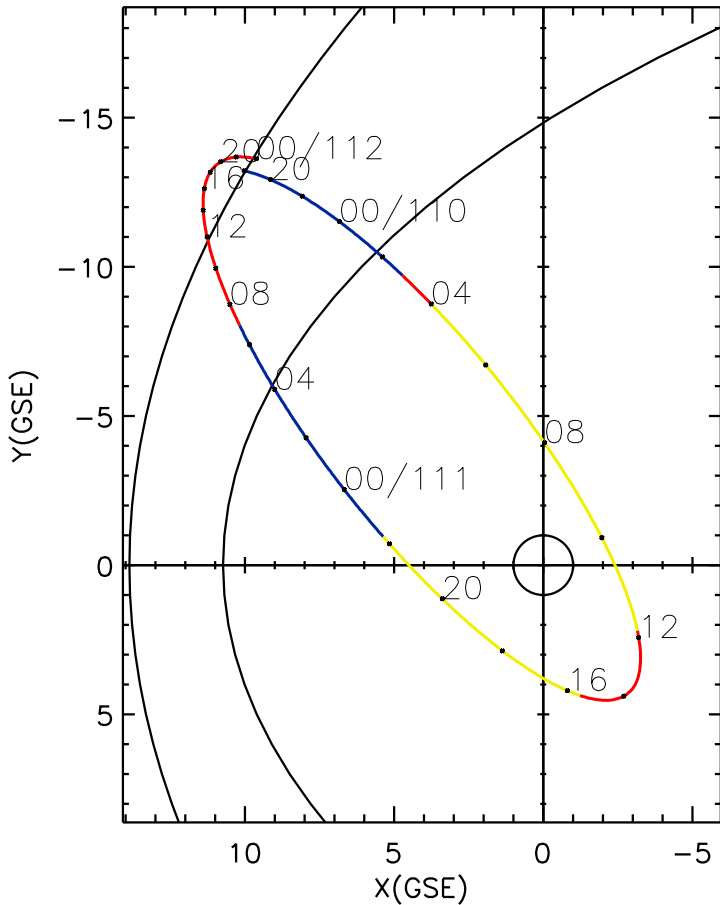

CLUSTER 2 orbit 2016 109 (04/18) 17:46 UT to 2016 112 (04/21) 00:01 UT

Sat May 23 19:35:00 2026