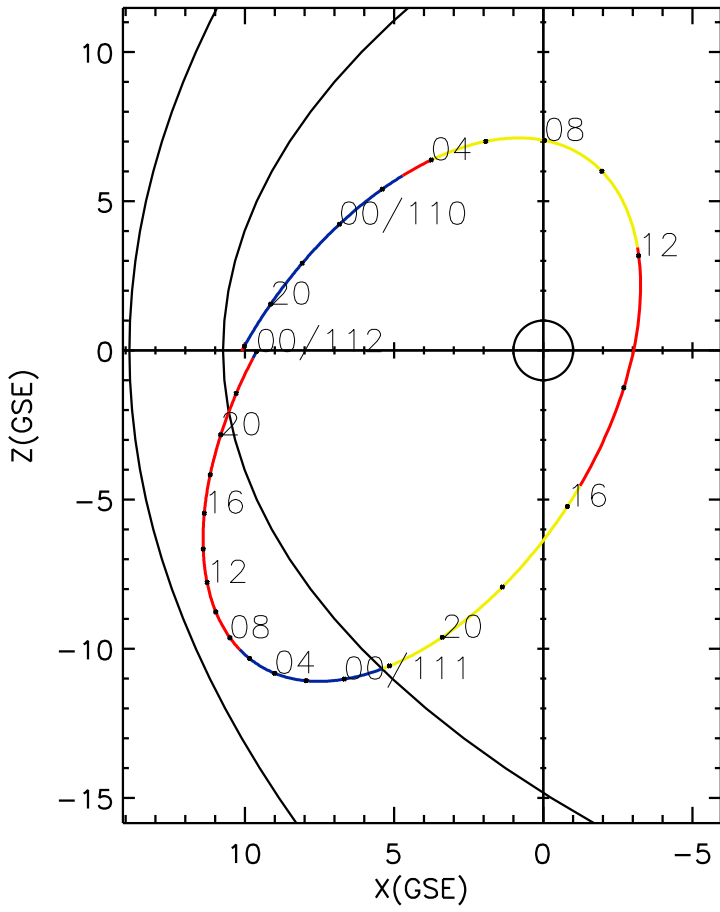

CLUSTER 2 orbit 2016 109 (04/18) 17:46 UT to 2016 112 (04/21) 00:01 UT

Sat May 23 19:35:00 2026