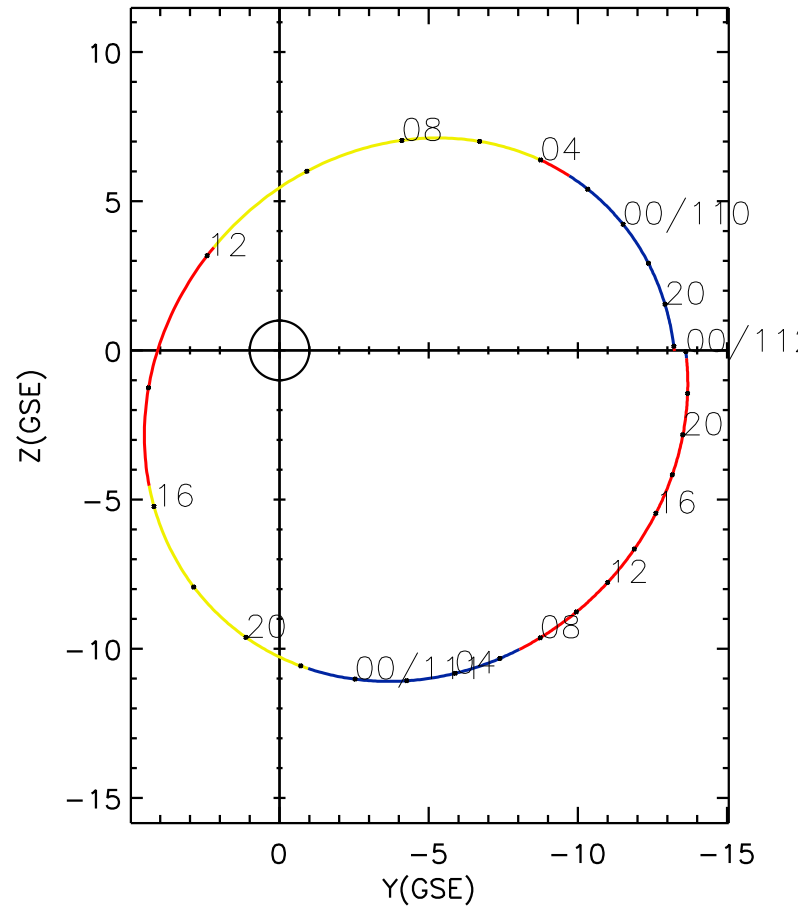

CLUSTER 2 orbit 2016 109 (04/18) 17:46 UT to 2016 112 (04/21) 00:01 UT

Sat May 23 19:35:00 2026