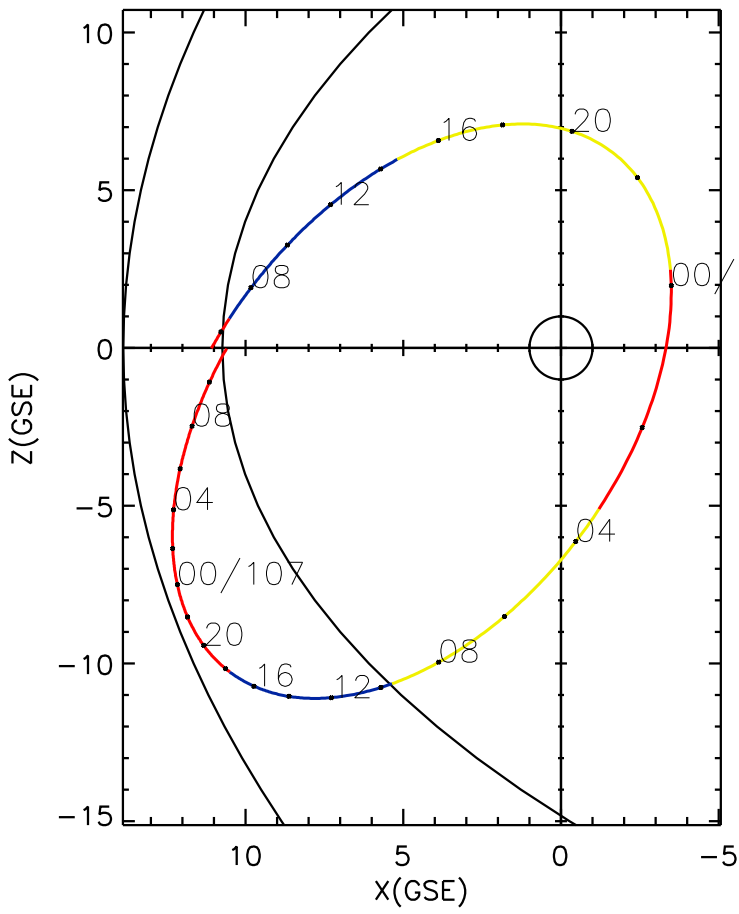

CLUSTER 2 orbit 2016 105 (04/14) 05:16 UT to 2016 107 (04/16) 11:31 UT

Sat May 30 19:35:06 2026