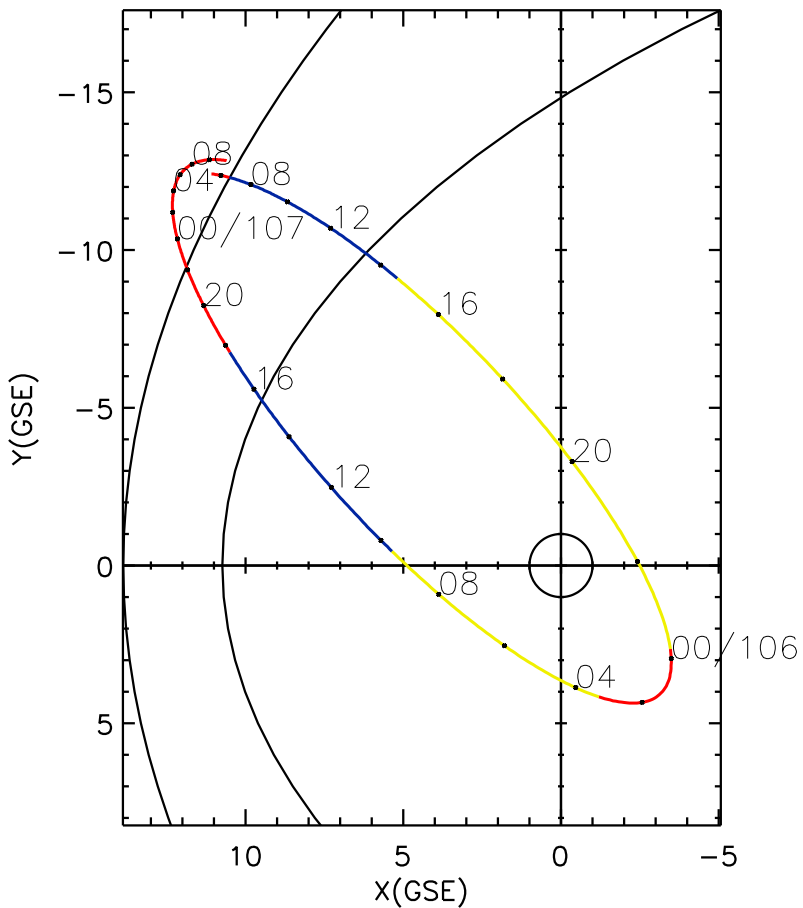

CLUSTER 2 orbit 2016 105 (04/14) 05:16 UT to 2016 107 (04/16) 11:31 UT

Sat May 30 19:35:06 2026