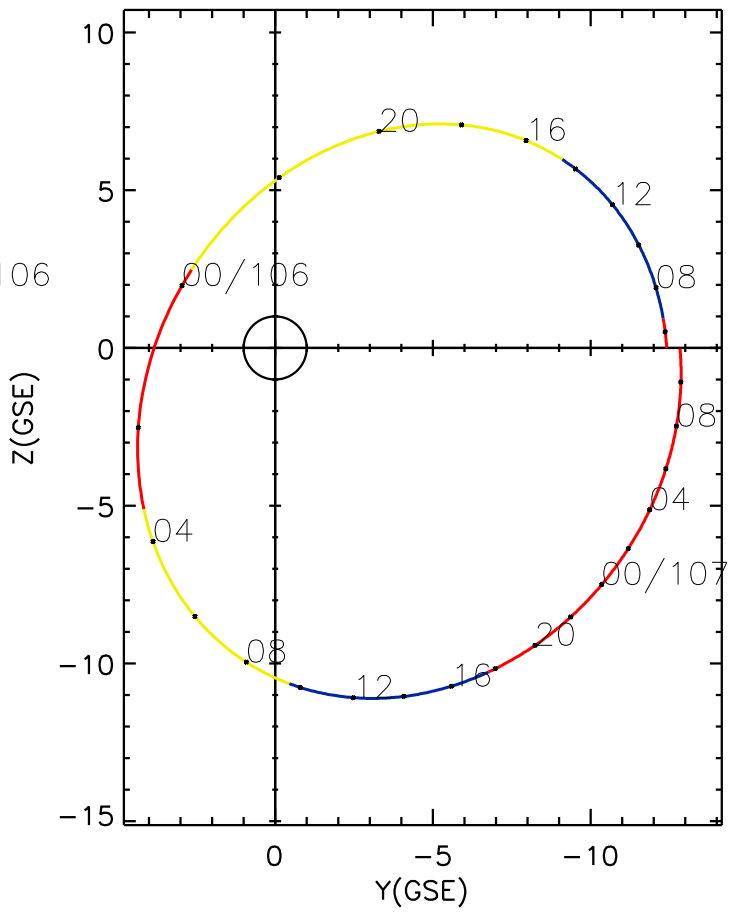

CLUSTER 2 orbit 2016 105 (04/14) 05:16 UT to 2016 107 (04/16) 11:31 UT

Sat May 30 19:35:06 2026