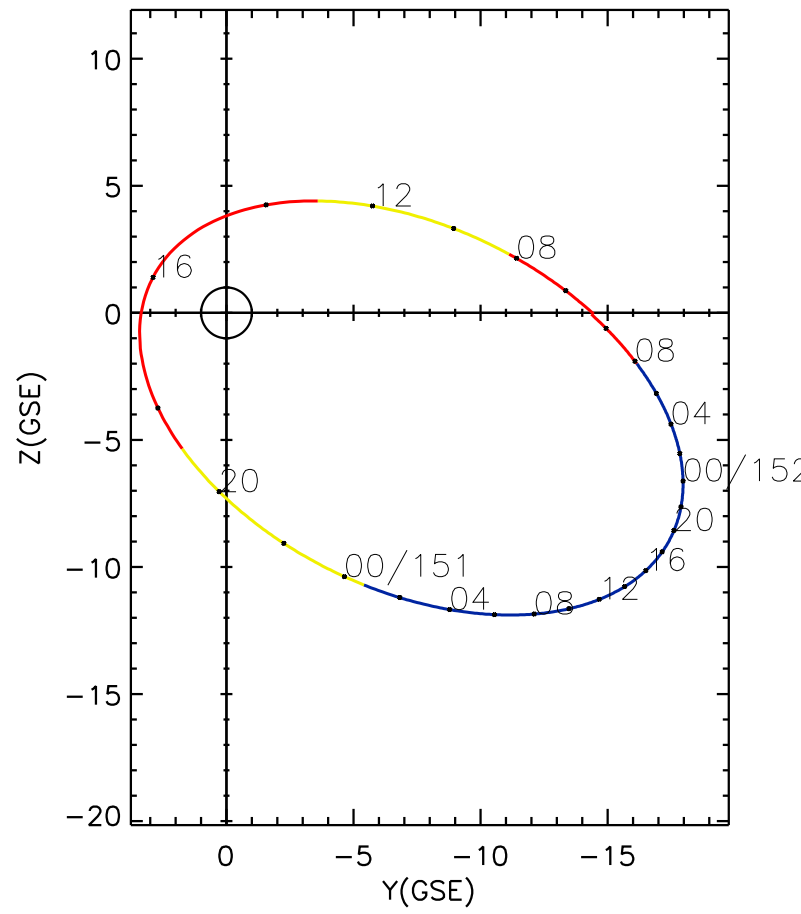

CLUSTER 2 orbit 2014 150 (05/30) 04:36 UT to 2014 152 (06/01) 10:51 UT

Sat May 16 19:32:20 2026