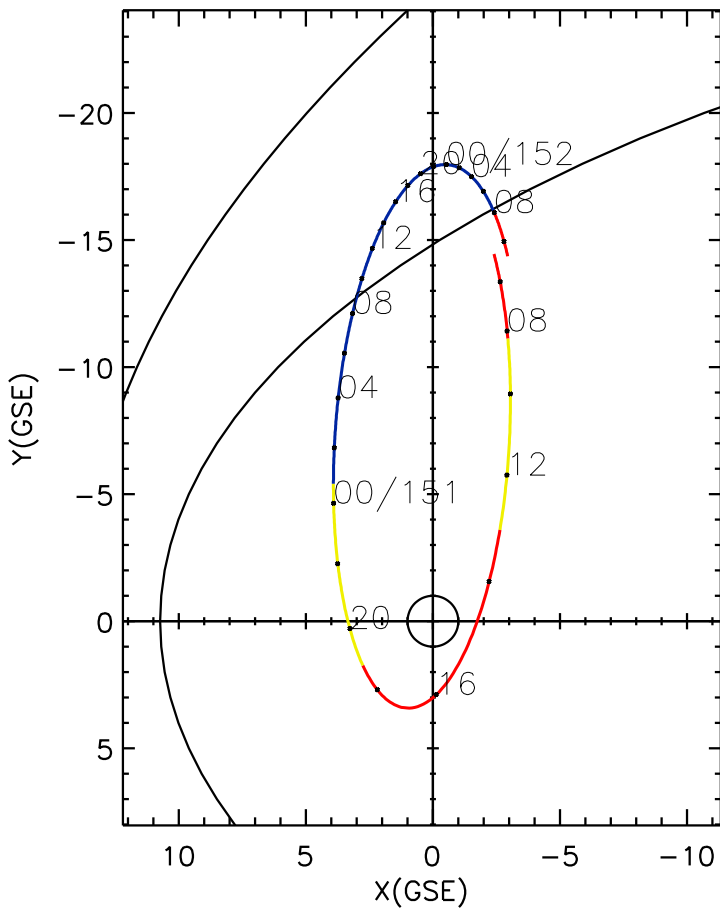

CLUSTER 2 orbit 2014 150 (05/30) 04:36 UT to 2014 152 (06/01) 10:51 UT

Sat May 16 19:32:20 2026