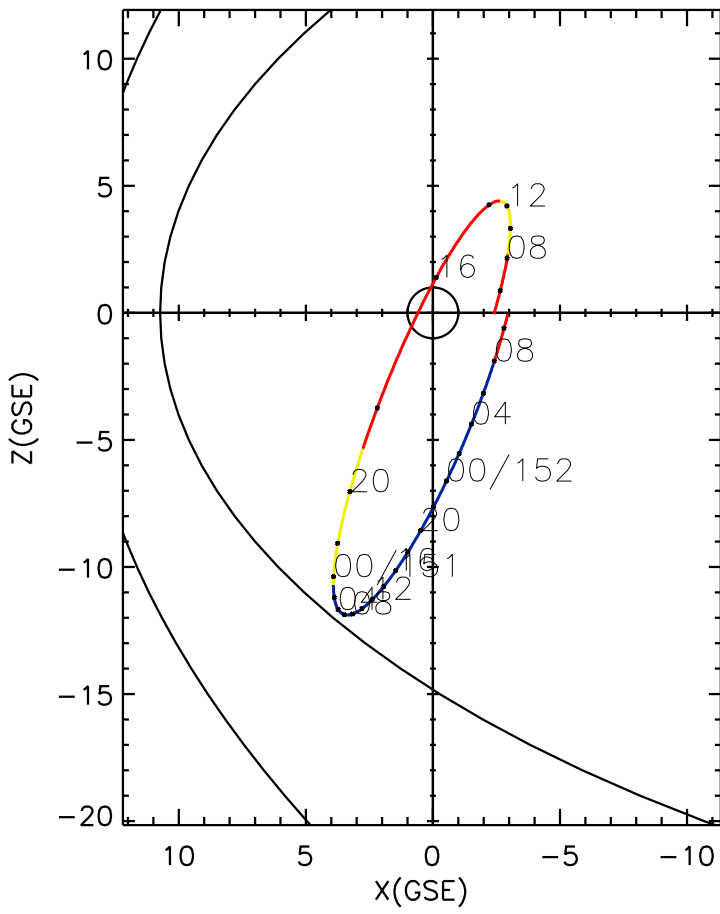

CLUSTER 2 orbit 2014 150 (05/30) 04:36 UT to 2014 152 (06/01) 10:51 UT

Sat May 16 19:32:20 2026