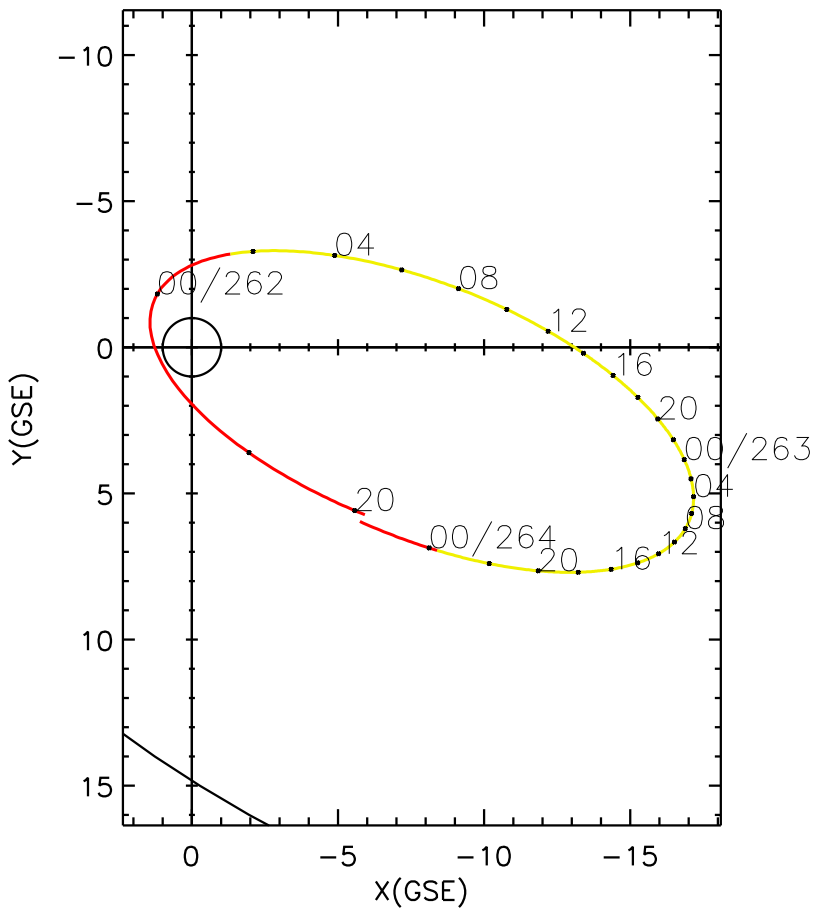

CLUSTER 2 orbit 2012 261 (09/17) 19:46 UT to 2012 264 (09/20) 01:51 UT

Sun May 17 19:29:43 2026