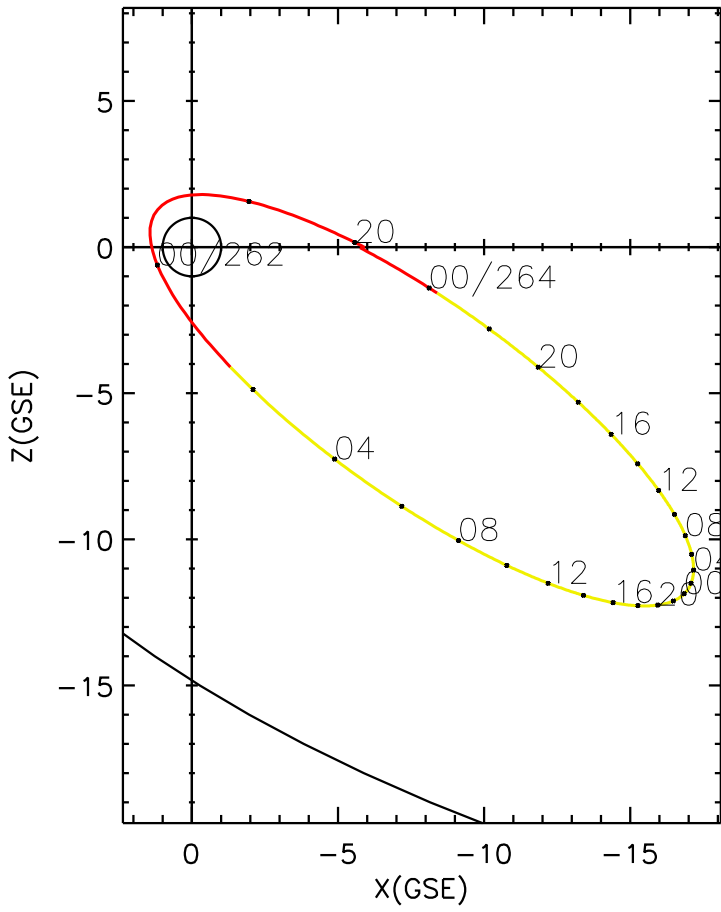

CLUSTER 2 orbit 2012 261 (09/17) 19:46 UT to 2012 264 (09/20) 01:51 UT

Sun May 17 19:29:43 2026