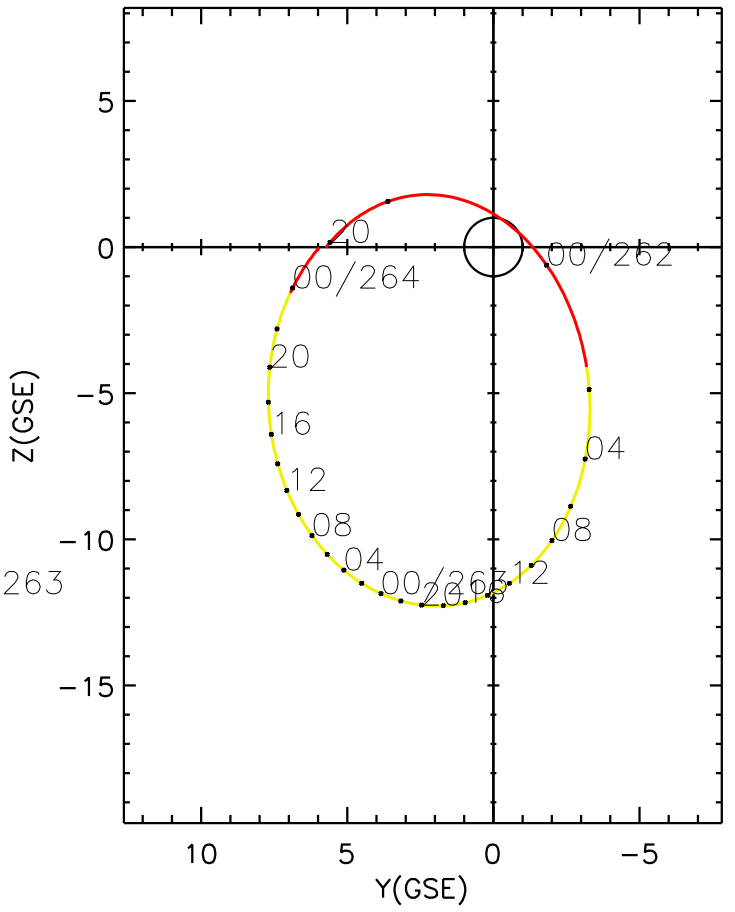

CLUSTER 2 orbit 2012 261 (09/17) 19:46 UT to 2012 264 (09/20) 01:51 UT

Sun May 17 19:29:43 2026