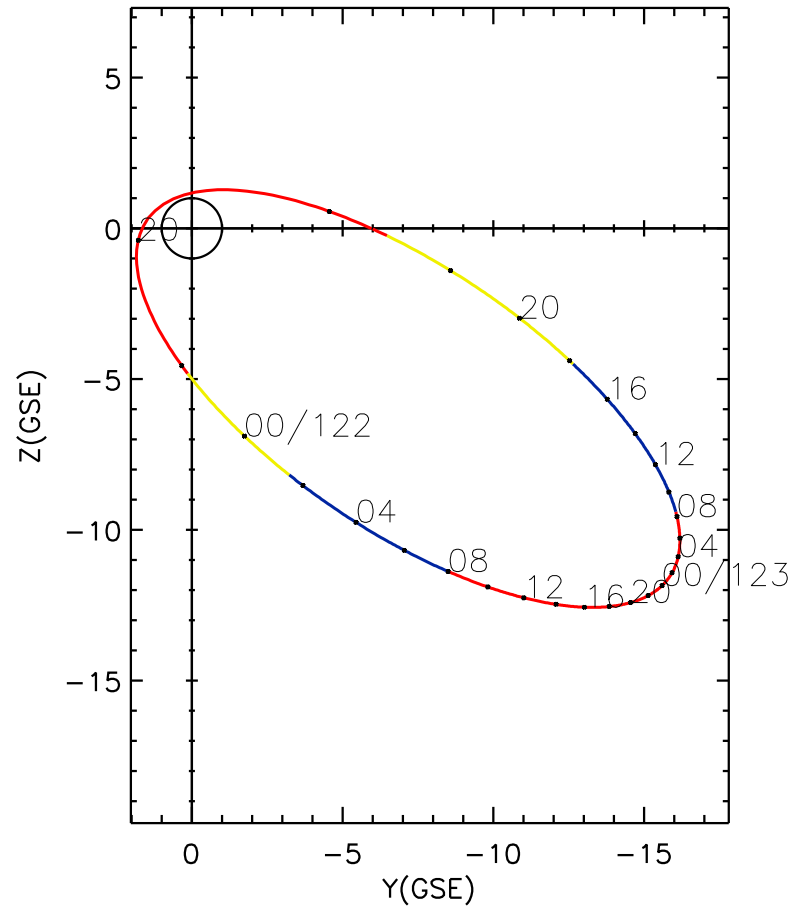

CLUSTER 2 orbit 2012 121 (04/30) 17:21 UT to 2012 123 (05/02) 23:36 UT

Fri May 22 19:29:07 2026