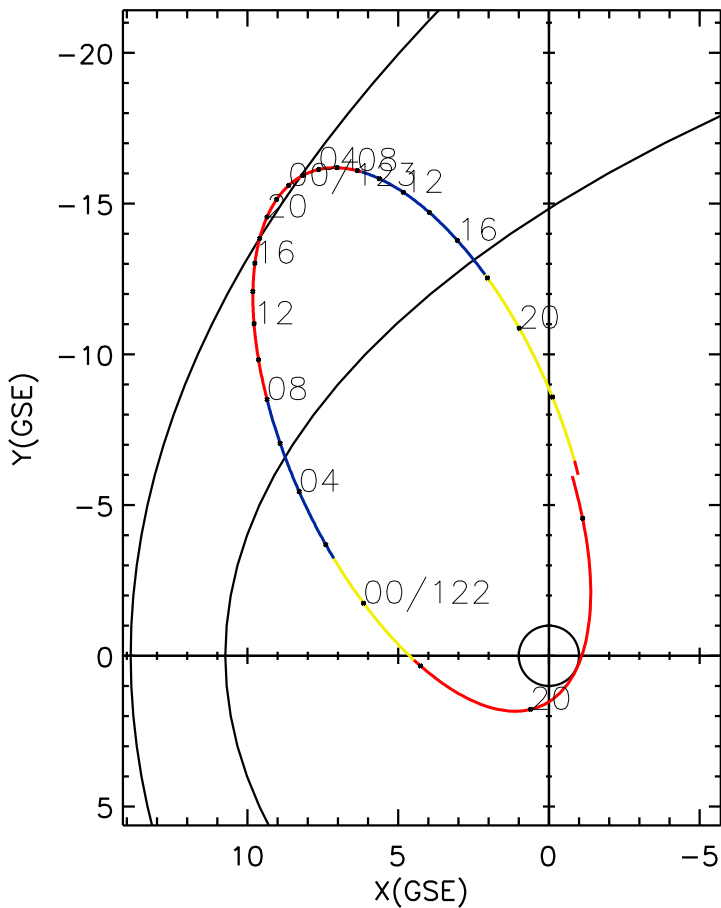

CLUSTER 2 orbit 2012 121 (04/30) 17:21 UT to 2012 123 (05/02) 23:36 UT

Fri May 22 19:29:07 2026