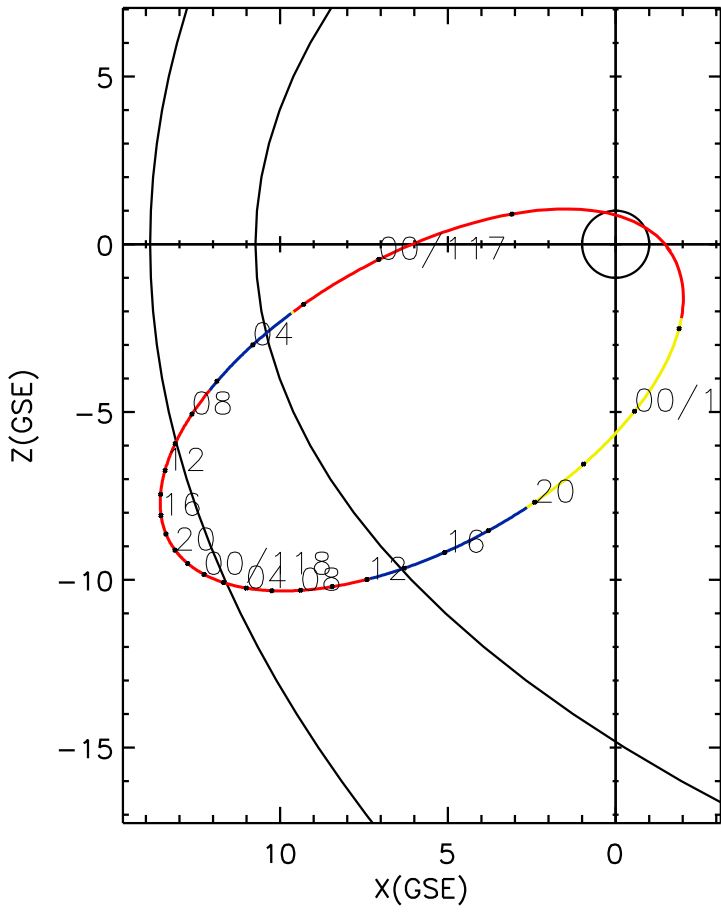

CLUSTER 2 orbit 2010 116 (04/26) 20:46 UT to 2010 119 (04/29) 03:06 UT

Sat May 30 19:26:07 2026