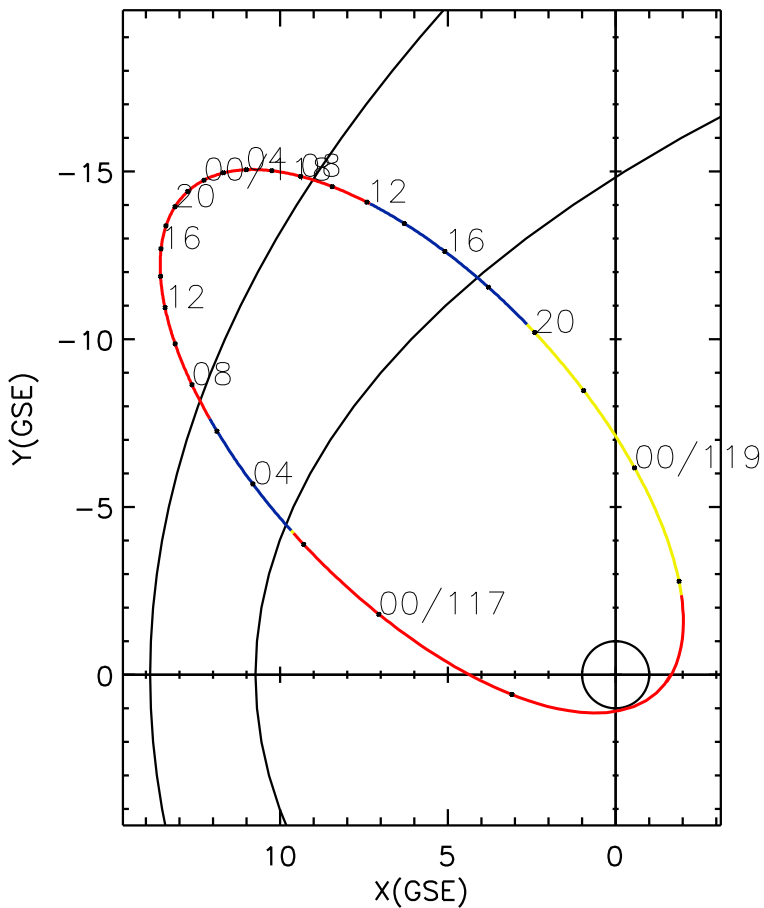

CLUSTER 2 orbit 2010 116 (04/26) 20:46 UT to 2010 119 (04/29) 03:06 UT

Sat May 30 19:26:07 2026