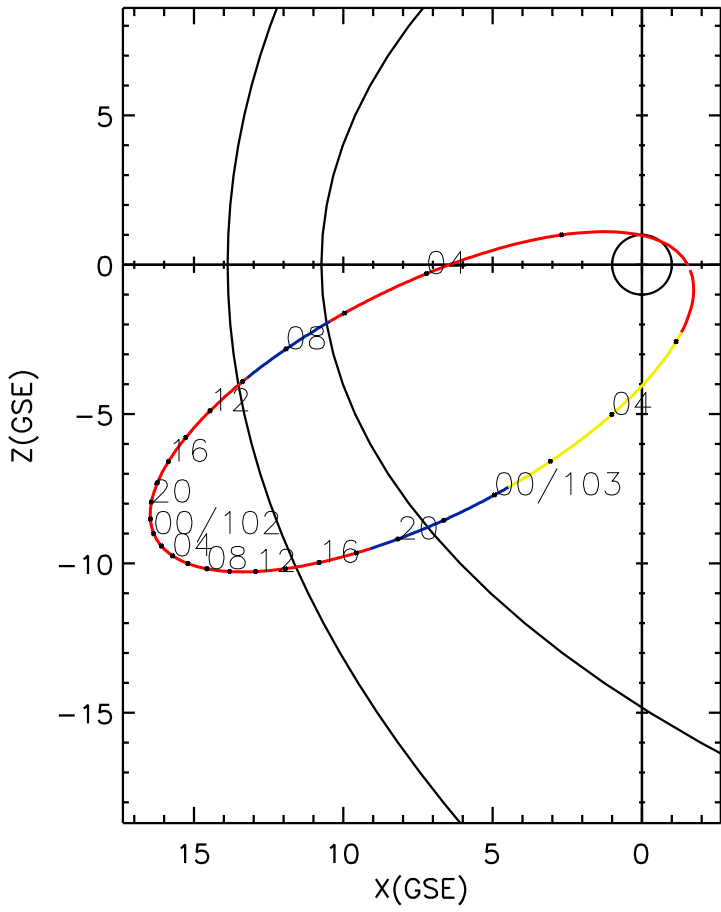

CLUSTER 2 orbit 2010 101 (04/11) 00:51 UT to 2010 103 (04/13) 07:06 UT

Sat May 23 19:25:59 2026