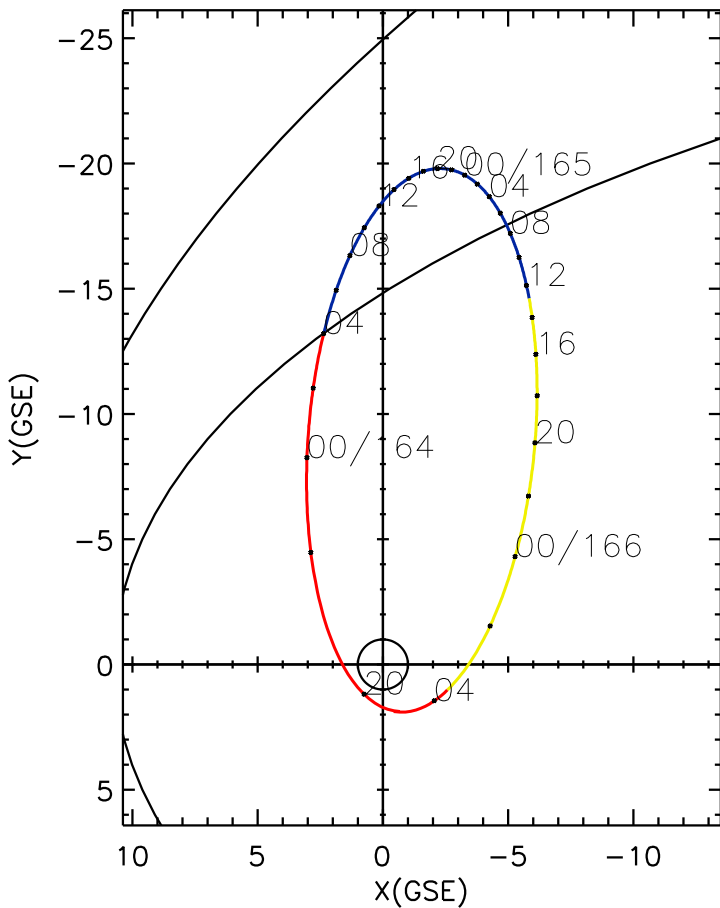

CLUSTER 2 orbit 2009 163 (06/12) 19:31 UT to 2009 166 (06/15) 04:41 UT

Sat Jun 6 19:24:30 2026