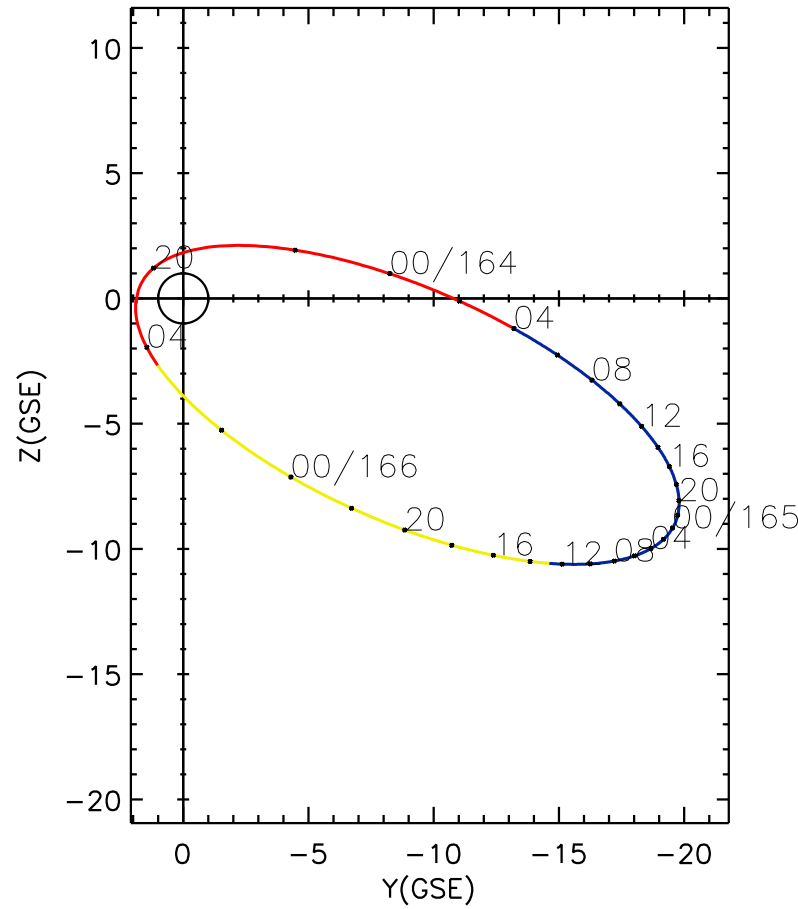

CLUSTER 2 orbit 2009 163 (06/12) 19:31 UT to 2009 166 (06/15) 04:41 UT

Sat Jun 6 19:24:30 2026