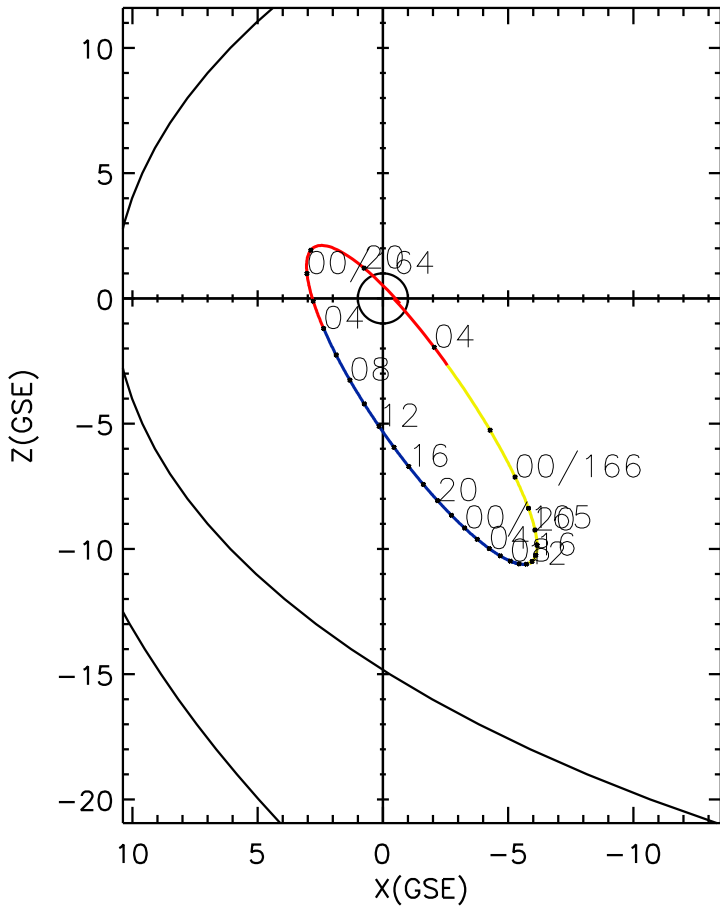

CLUSTER 2 orbit 2009 163 (06/12) 19:31 UT to 2009 166 (06/15) 04:41 UT

Sat Jun 6 19:24:30 2026