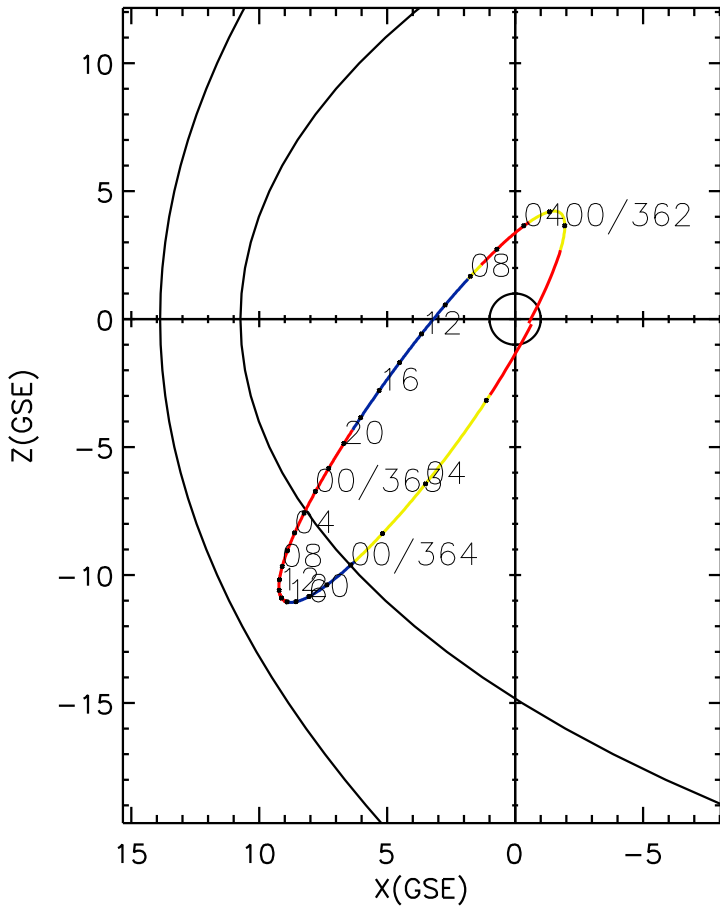

CLUSTER 2 orbit 2007 361 (12/27) 22:06 UT to 2007 364 (12/30) 07:11 UT

Sun May 24 19:22:08 2026