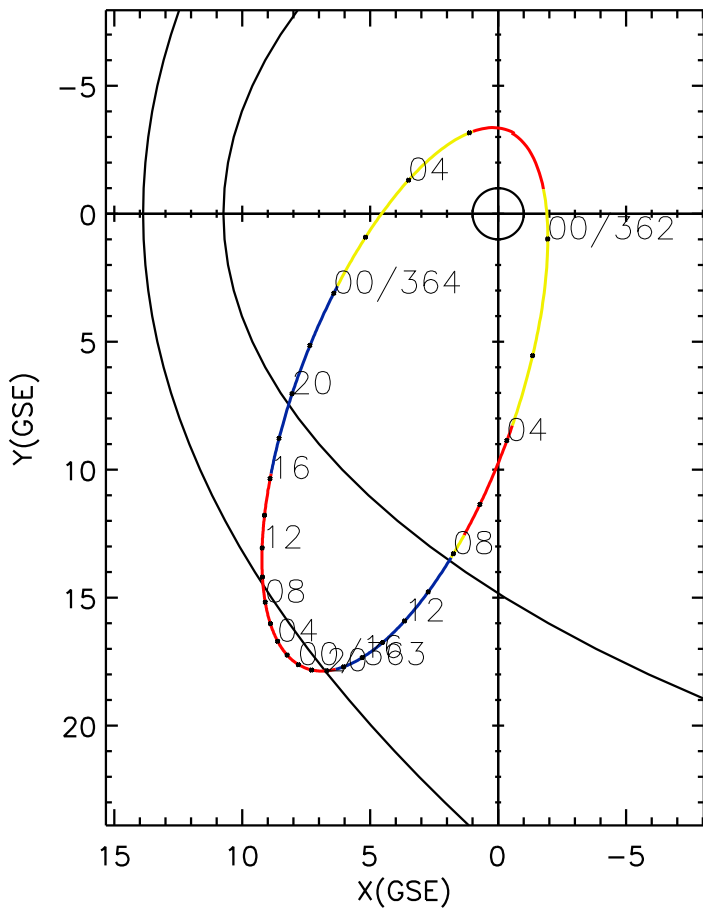

CLUSTER 2 orbit 2007 361 (12/27) 22:06 UT to 2007 364 (12/30) 07:11 UT

Sun May 24 19:22:08 2026