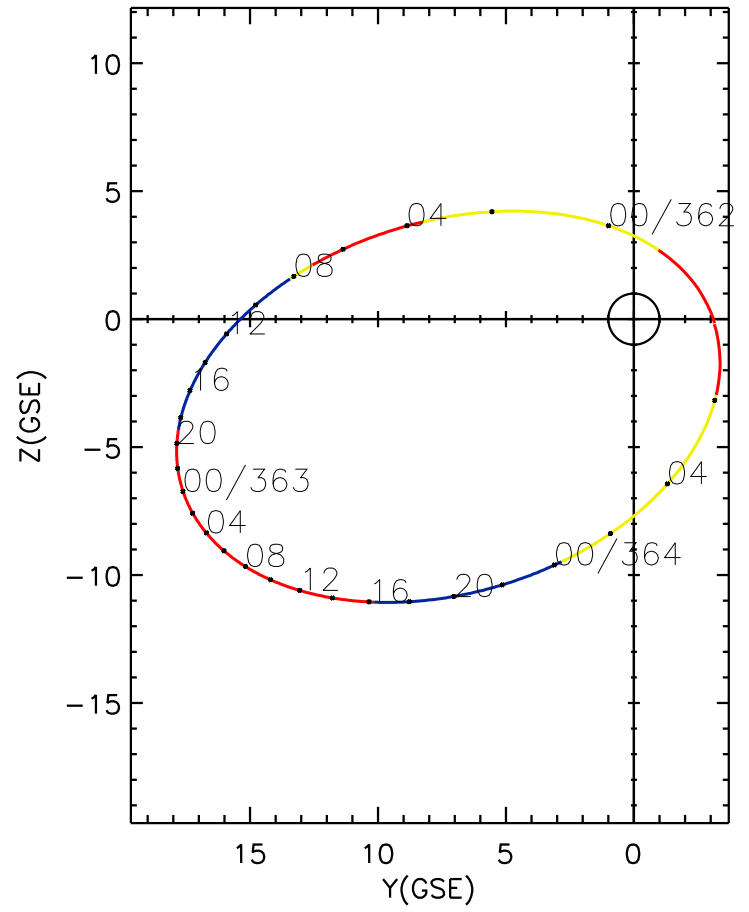

CLUSTER 2 orbit 2007 361 (12/27) 22:06 UT to 2007 364 (12/30) 07:11 UT

Sun May 24 19:22:08 2026