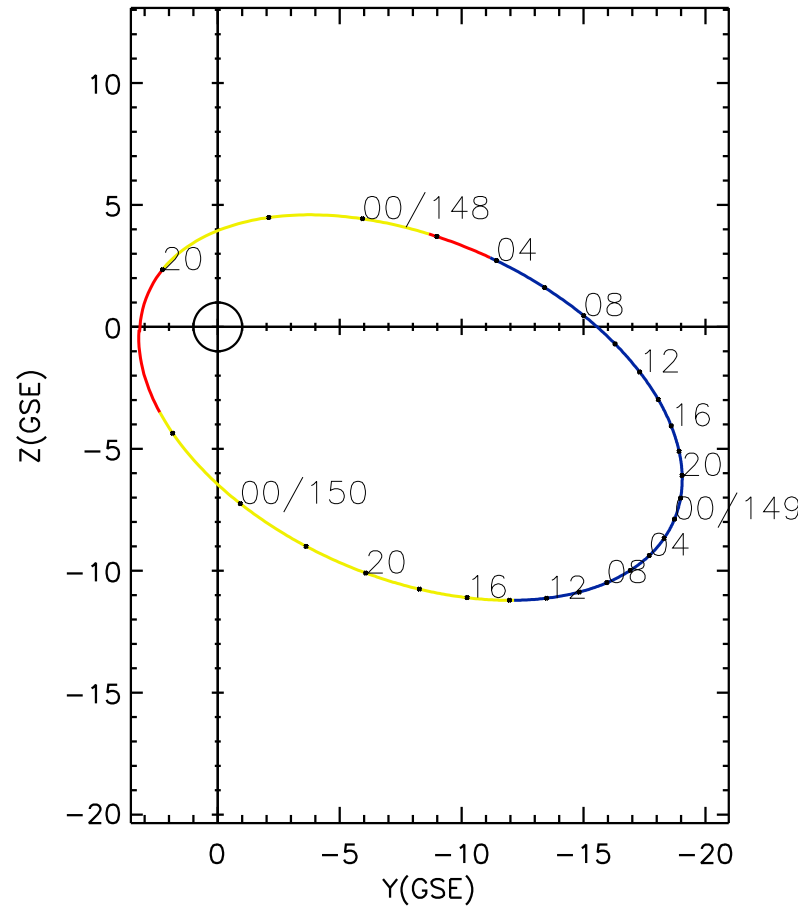

CLUSTER 2 orbit 2007 147 (05/27) 19:01 UT to 2007 150 (05/30) 03:46 UT

Tue May 19 19:21:33 2026