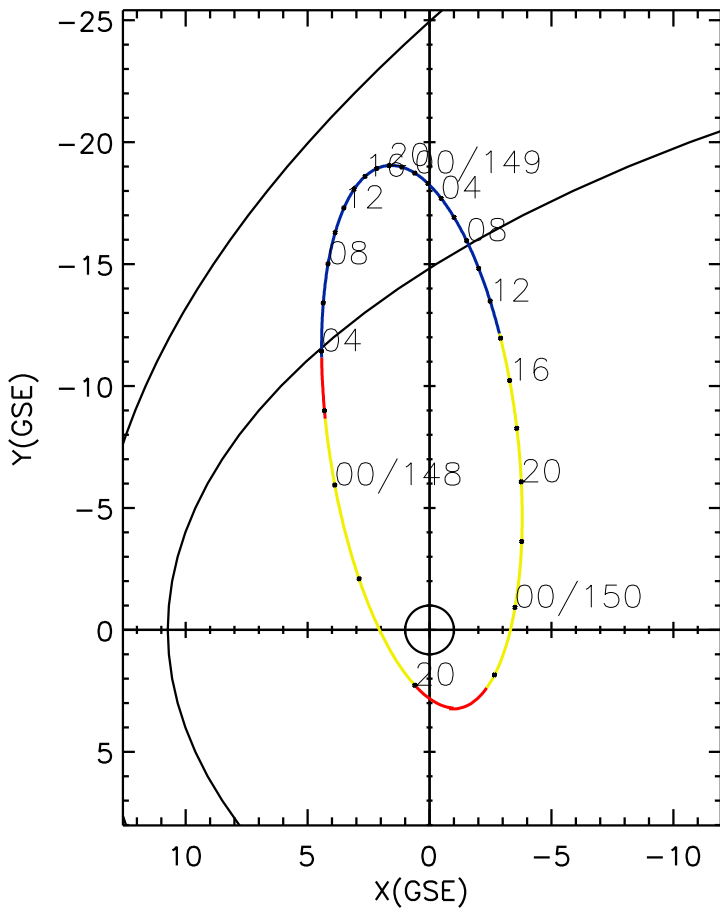

CLUSTER 2 orbit 2007 147 (05/27) 19:01 UT to 2007 150 (05/30) 03:46 UT

Tue May 19 19:21:33 2026