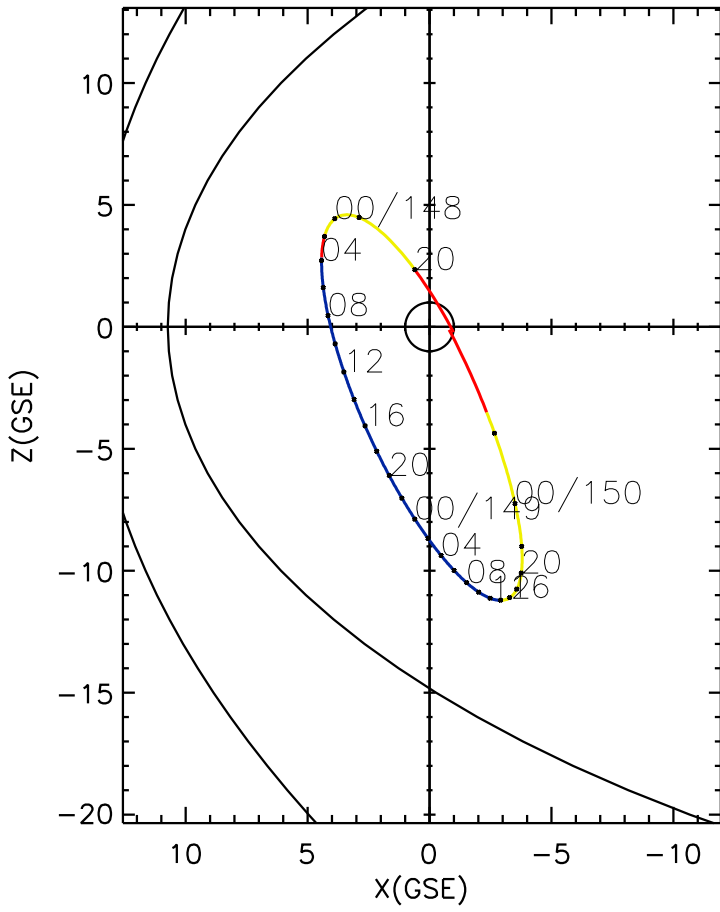

CLUSTER 2 orbit 2007 147 (05/27) 19:01 UT to 2007 150 (05/30) 03:46 UT

Tue May 19 19:21:33 2026