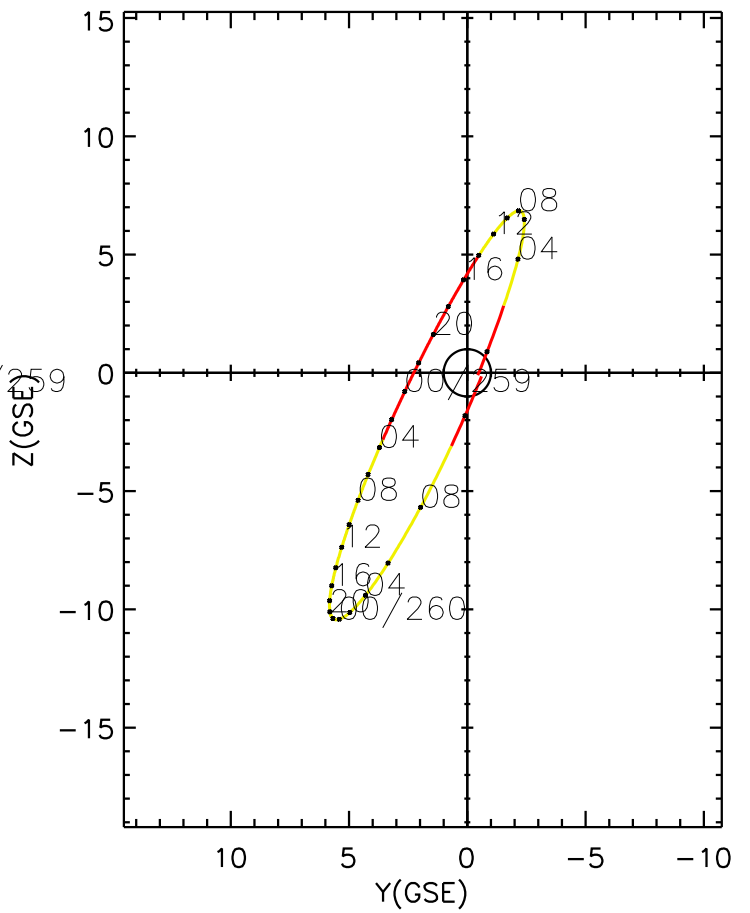

CLUSTER 2 orbit 2004 258 (09/14) 01:36 UT to 2004 260 (09/16) 10:41 UT

Sun May 24 19:17:43 2026