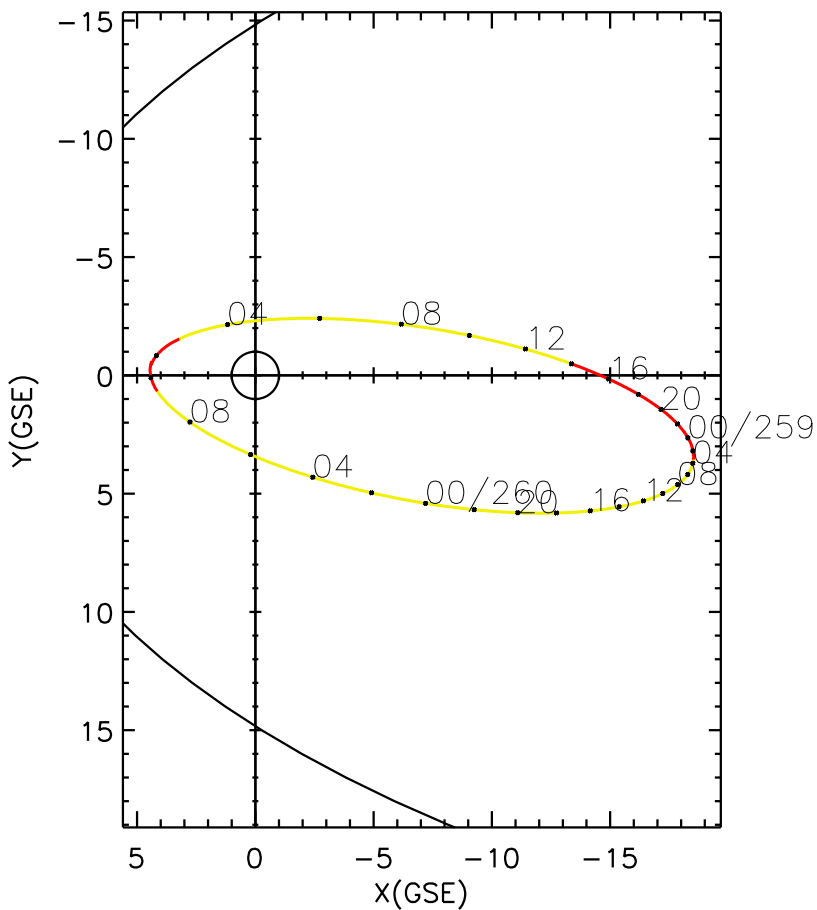

CLUSTER 2 orbit 2004 258 (09/14) 01:36 UT to 2004 260 (09/16) 10:41 UT

Sun May 24 19:17:43 2026