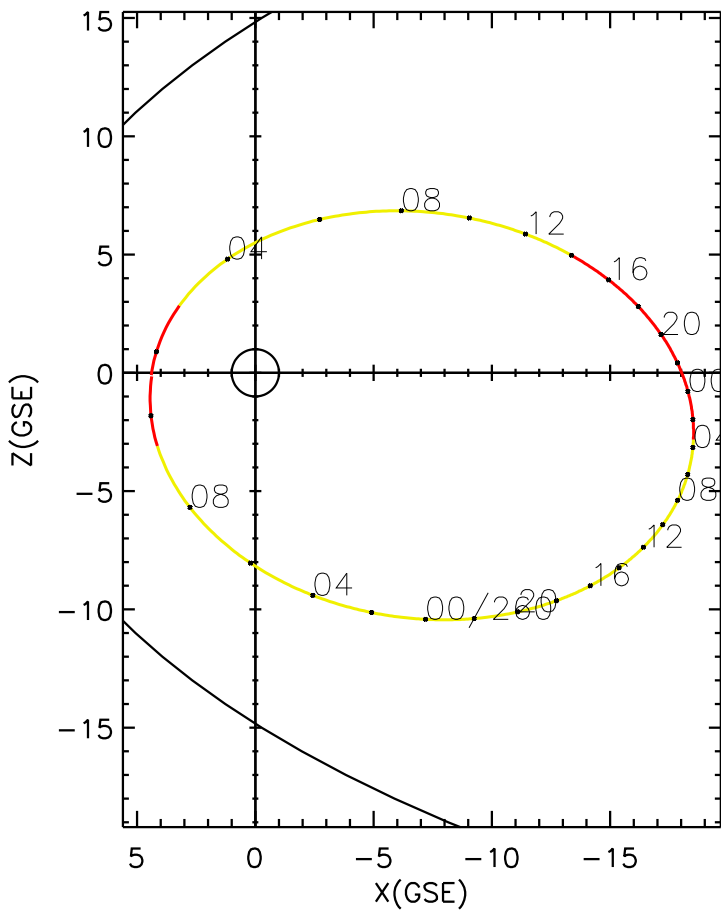

CLUSTER 2 orbit 2004 258 (09/14) 01:36 UT to 2004 260 (09/16) 10:41 UT

Sun May 24 19:17:43 2026