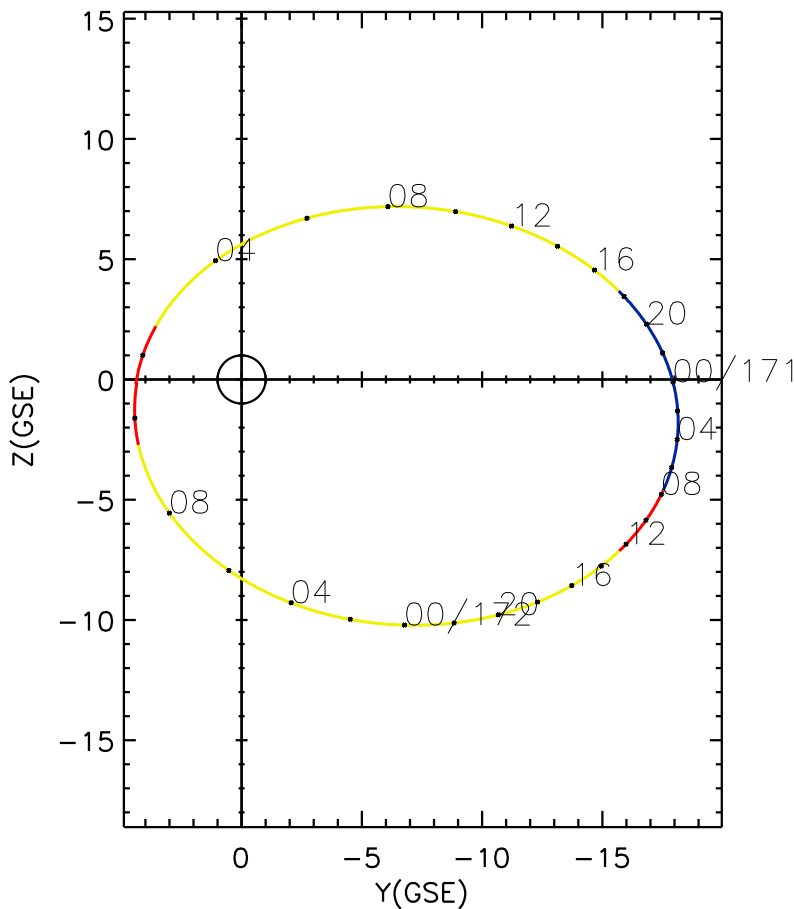

CLUSTER 2 orbit 2004 170 (06/18) 01:31 UT to 2004 172 (06/20) 10:36 UT

Sun May 24 19:17:23 2026