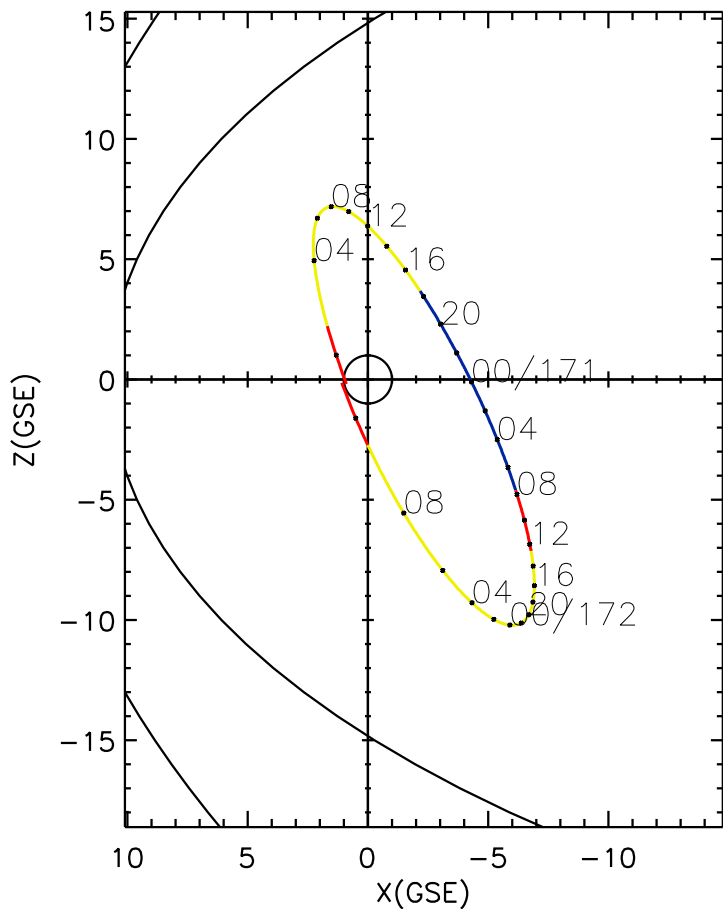

CLUSTER 2 orbit 2004 170 (06/18) 01:31 UT to 2004 172 (06/20) 10:36 UT

Sun May 24 19:17:23 2026