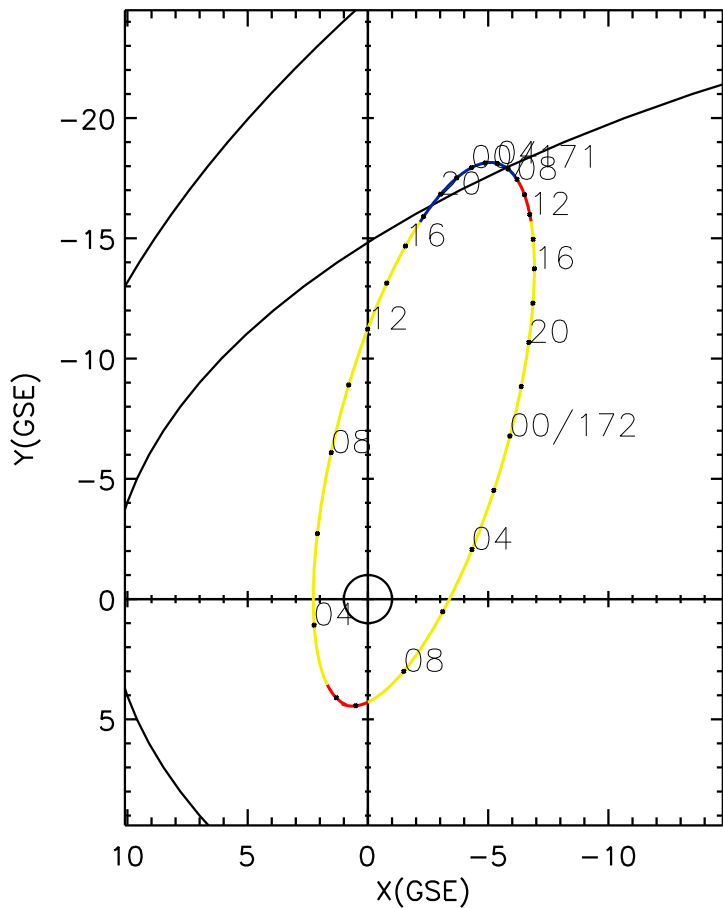

CLUSTER 2 orbit 2004 170 (06/18) 01:31 UT to 2004 172 (06/20) 10:36 UT

Sun May 24 19:17:23 2026