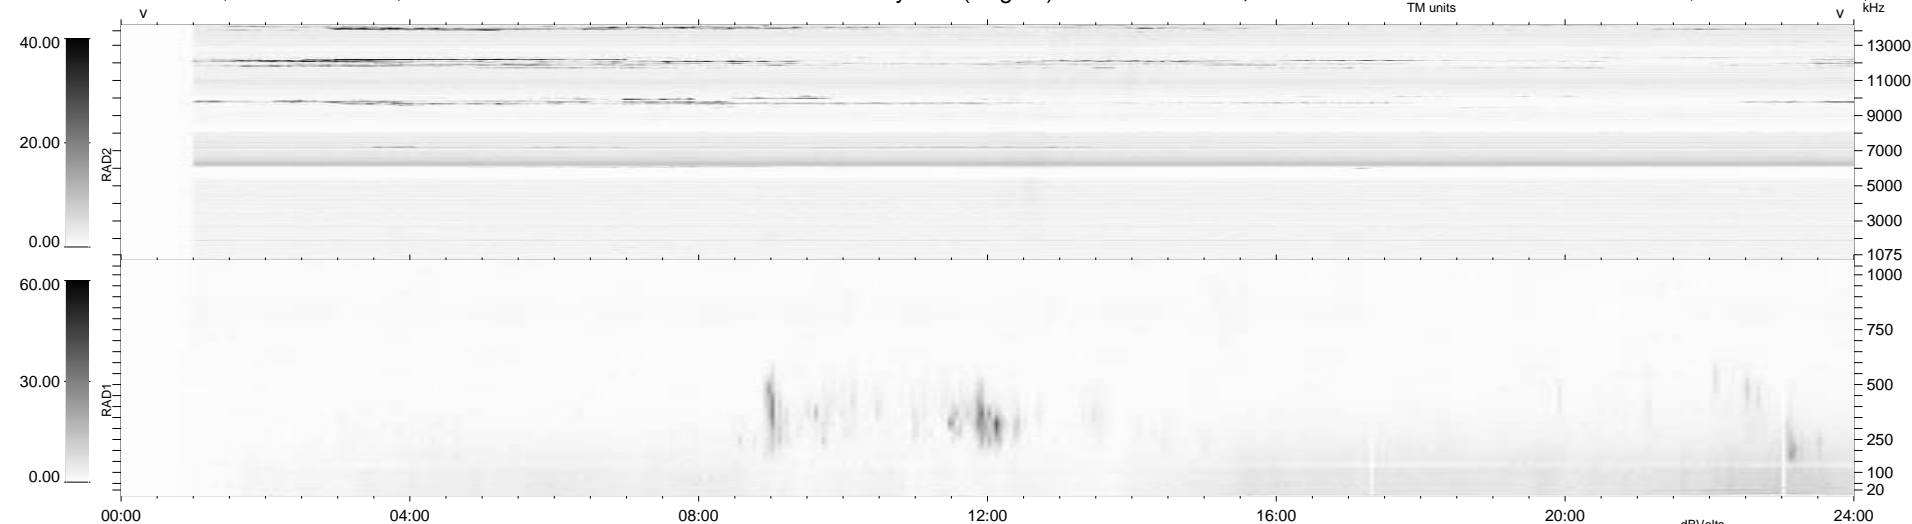

0 bad + 2 good MF/ZMF projected (100%) - 0 missing MFs  
Avg interval = 180 secs  
Re = 256.75 (253.85, -31.22, 22.53 GSE)

1.7d VMS-SunOS

LZ version = v01

### WIND/WAVES Summary Plot (Page 1) for 29-DEC-2007, DOY = 363

DAILY Thu Aug 28, 2008  
Re = 256.78 (253.48, -34.48, 22.23 GSE)

RAD2 Antenna Mode SUM/SEP Toggle  
RAD1 Antenna Mode SUM/SEP Toggle  
TNR Antenna Mode Sweep