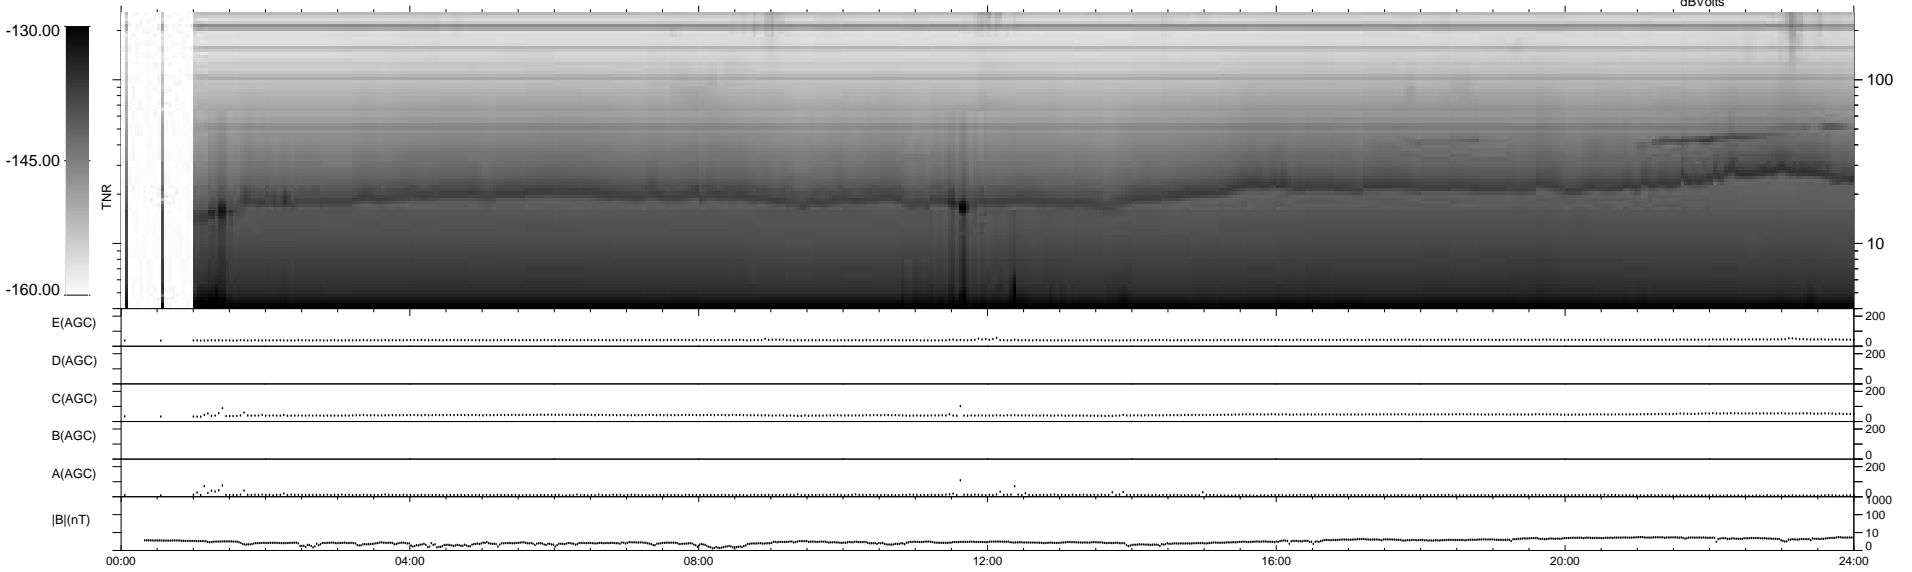

0 bad + 2 good MF/ZMF projected (100%) - 0 missing MFs  
Avg interval = 180 secs  
Re = 256.75 (253.85, -31.22, 22.53 GSE)

1.7d VMS-SunOS

LZ version = v01

### WIND/WAVES Summary Plot (Page 1) for 29-DEC-2007, DOY = 363

DAILY Thu Aug 28, 2008  
Re = 256.78 (253.48, -34.48, 22.23 GSE)

RAD2 Antenna Mode SUM/SEP Toggle  
RAD1 Antenna Mode SUM/SEP Toggle  
TNR Antenna Mode Sweep