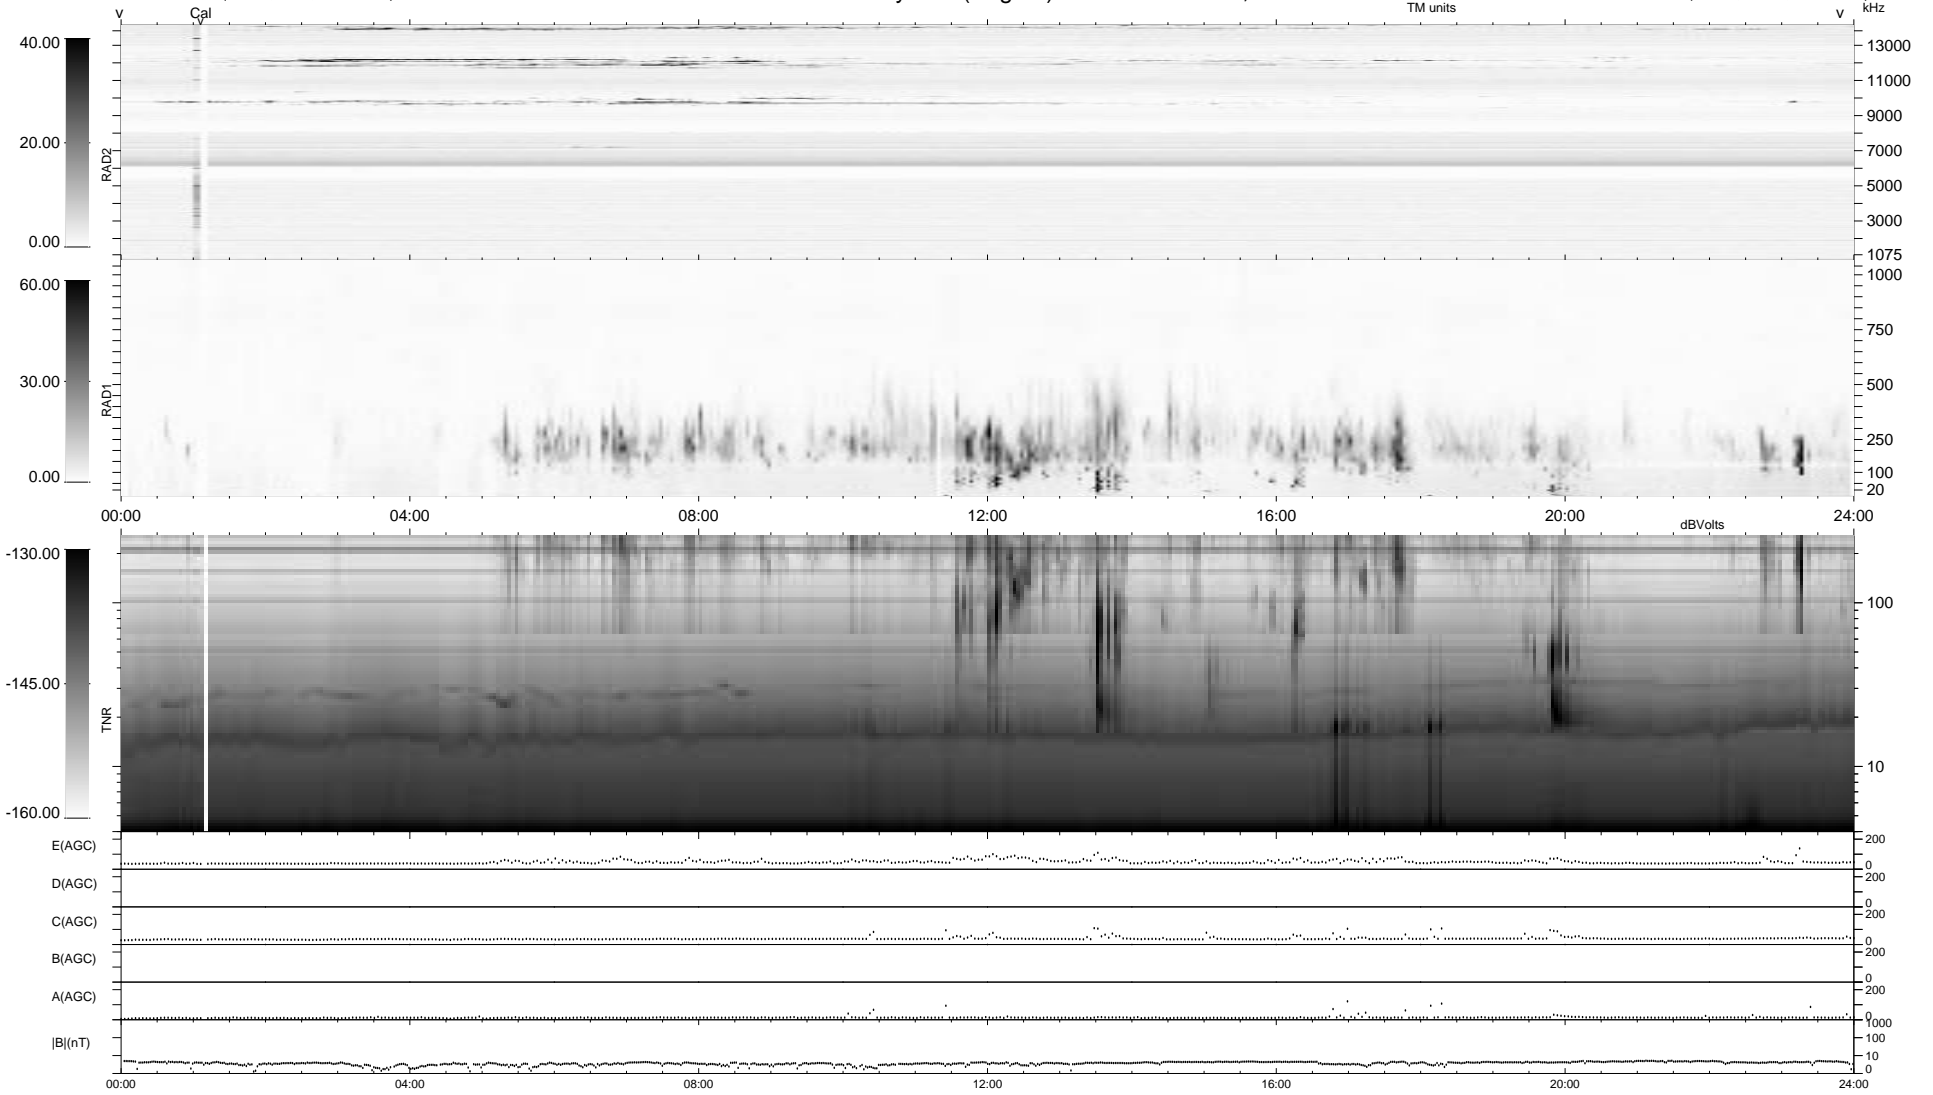

0 bad + 2 good MF/ZMF projected (100%) - 0 missing MFs
 Avg interval = 180 secs
 Re = -256.93 (255.72, -6.47, 23.99 GSE)

1.7d VMS-SunOS LZ version = v01
 DAILY Thu Aug 28, 2008
 Re = 256.82 (255.52, -10.04, 23.86 GSE)

WIND/WAVES Summary Plot (Page 1) for 22-DEC-2007, DOY = 356

```

RAD2
Antenna Ey .....
Mode LIN(1) .....
SUM/SEP SEP .....
Toggle OFF .....

RAD1
Antenna Ex .....
Mode LIS(2/4) .....
SUM/SEP SUM .....
Toggle OFF .....

TNR
Antenna ExEy .....
Mode A-32 .....
Sweep ACE .....
  
```