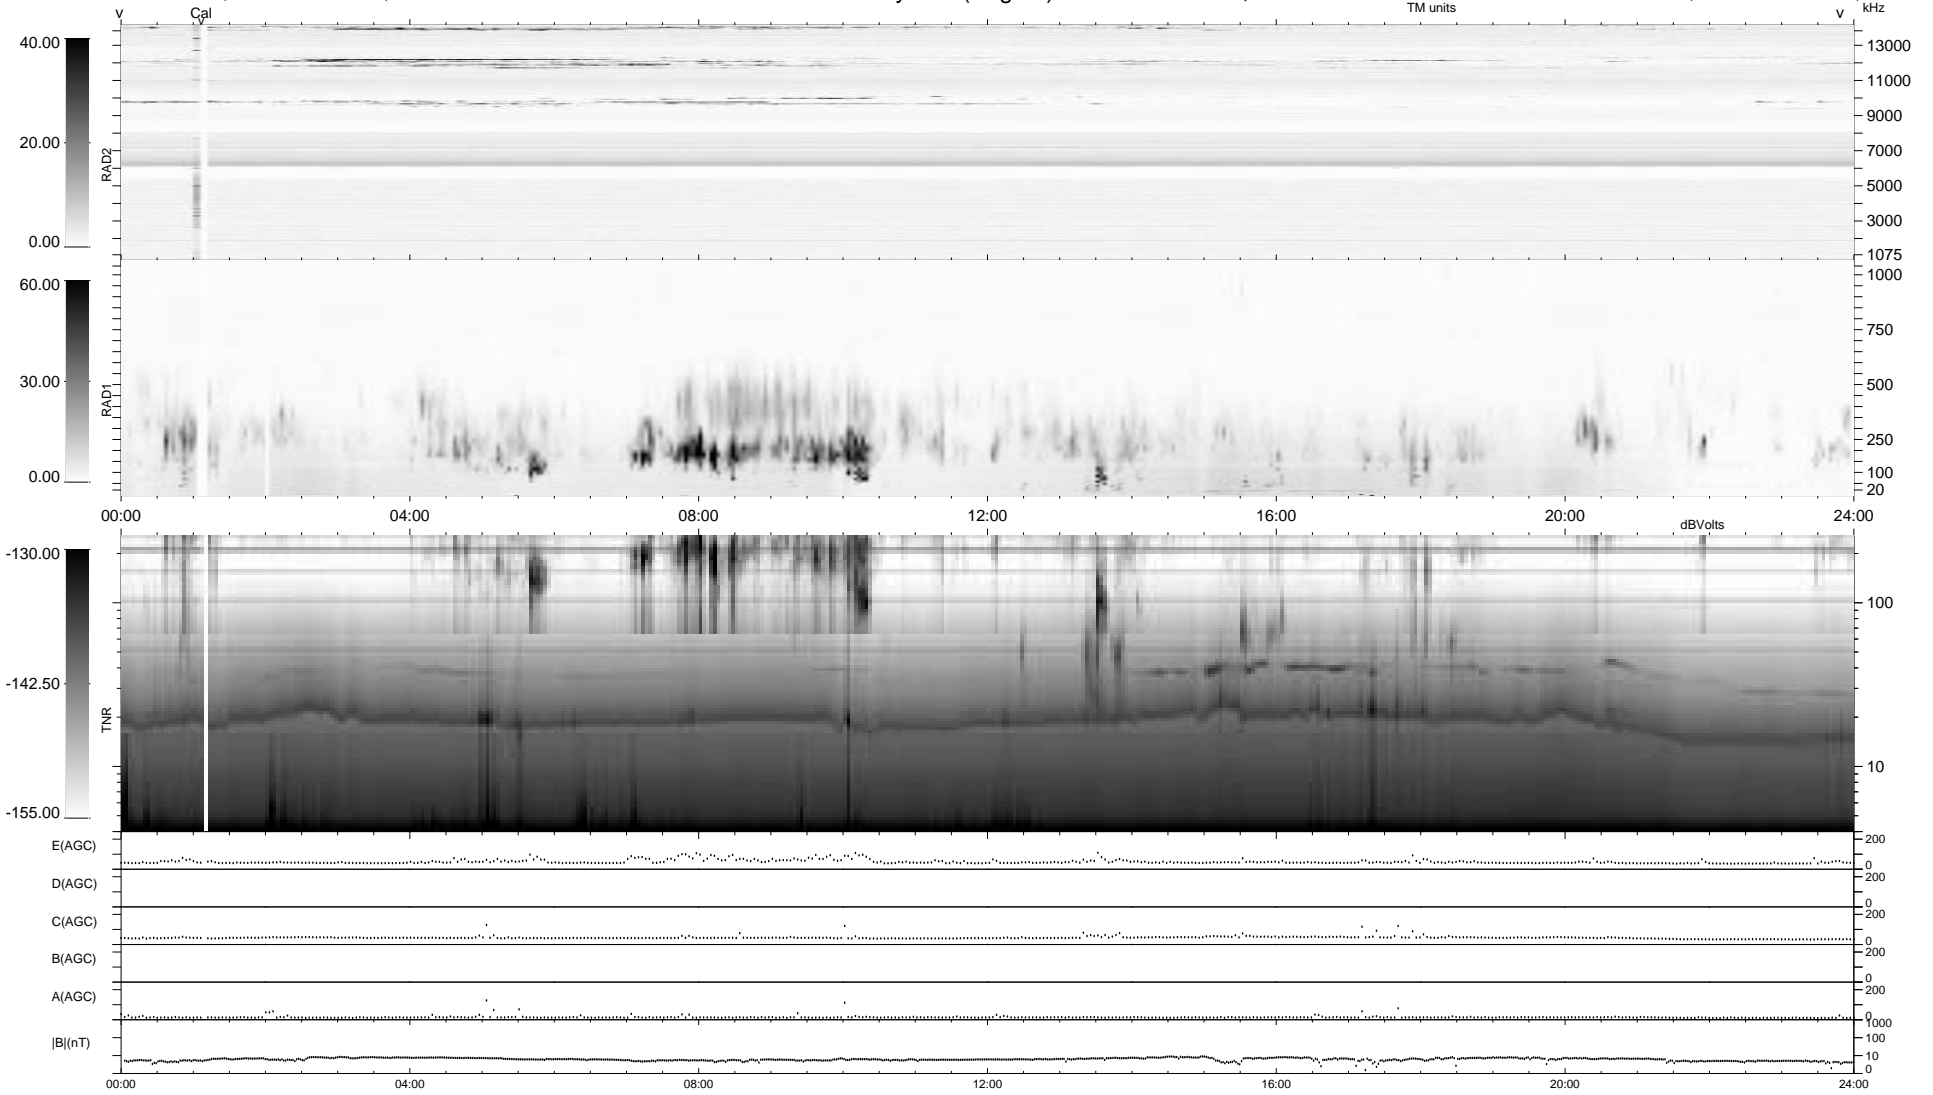

0 bad + 2 good MF/ZMF projected (100%) - 0 missing MFs
 Avg interval = 180 secs
 Re = -257.21 (256.07, 0.70, 24.16 GSE)

1.7d VMS-SunOS LZ version = v01
 DAILY Thu Aug 28, 2008
 Re = 257.06 (255.91, -2.85, 24.09 GSE)

WIND/WAVES Summary Plot (Page 1) for 20-DEC-2007, DOY = 354

RAD2
 Antenna Ey
 Mode LIN(1)
 SUM/SEP SEP
 Toggle OFF
 RAD1
 Antenna Ex
 Mode LIS(2,4)
 SUM/SEP SUM
 Toggle OFF
 TNR
 Antenna ExEy
 Mode A-32
 Sweep ACE