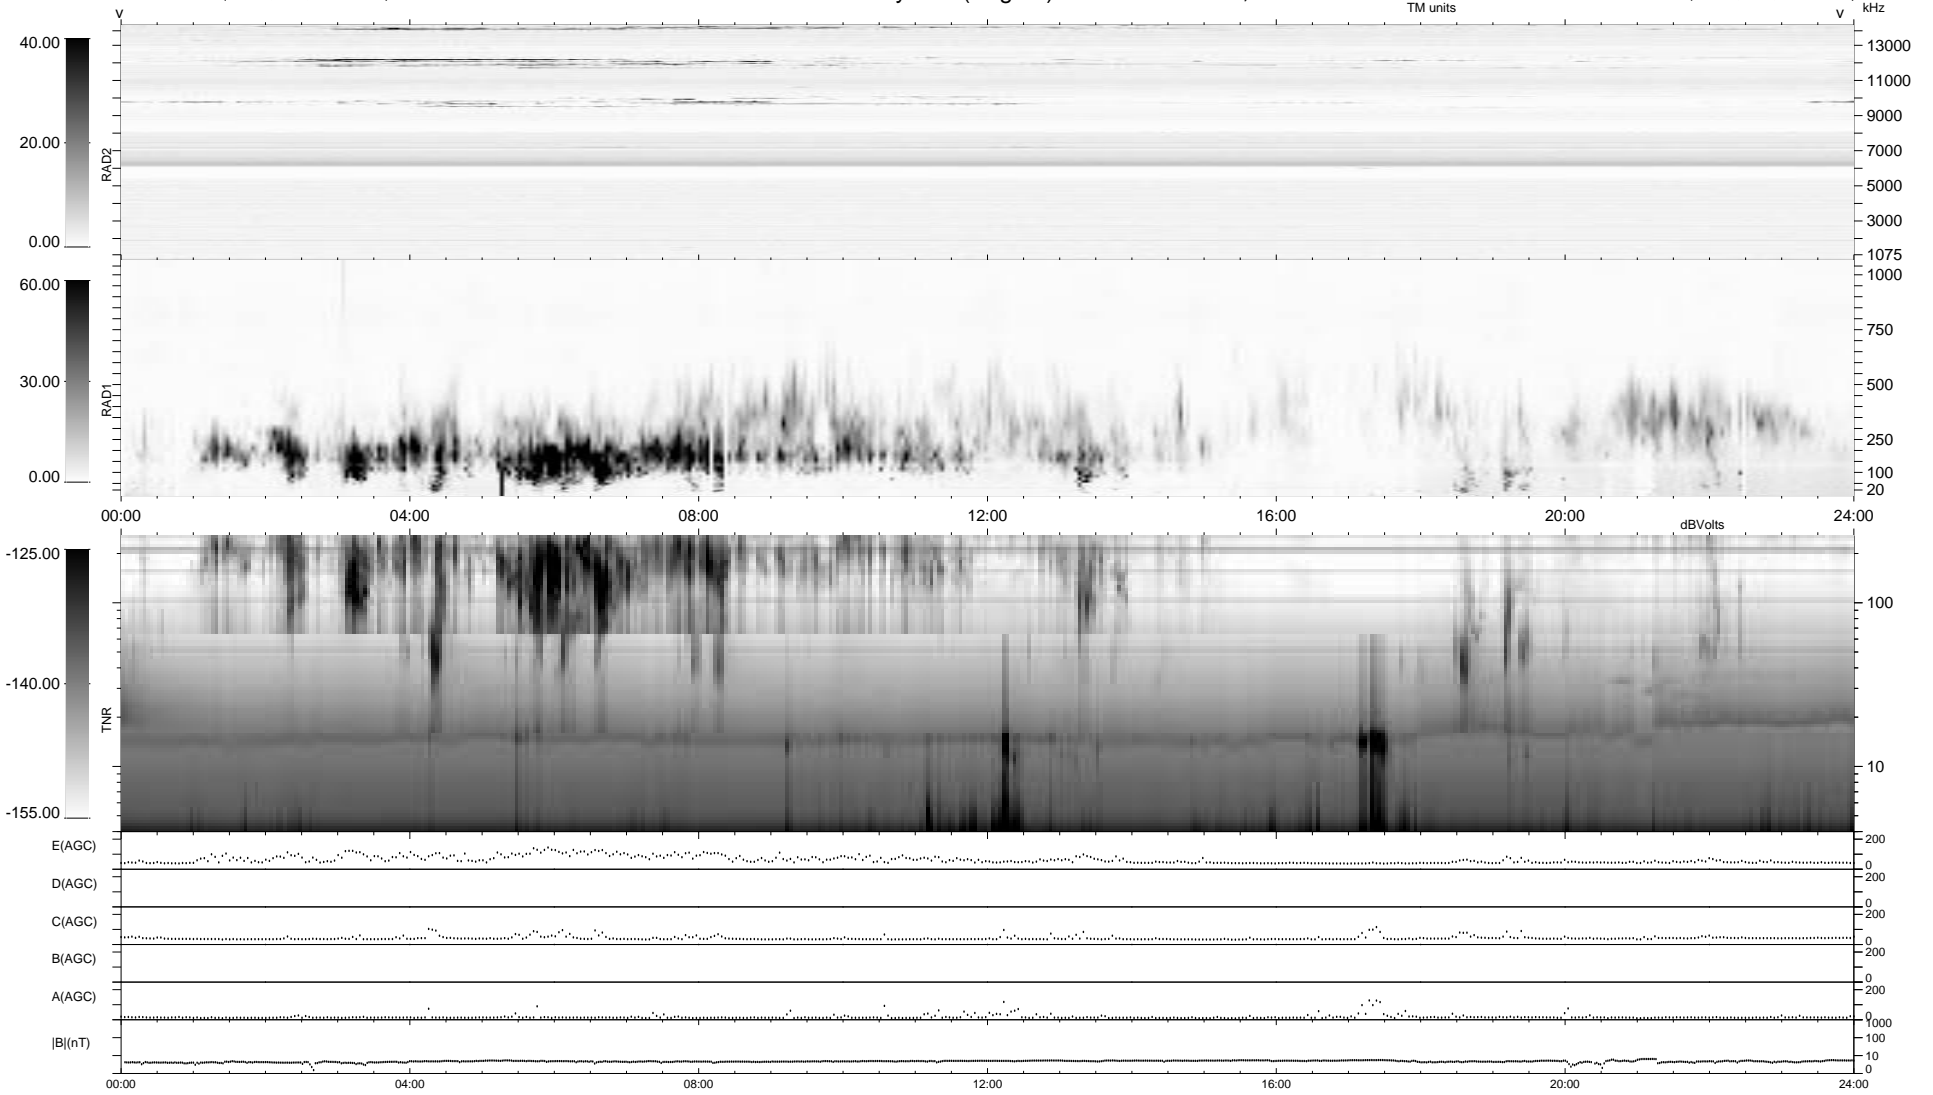

0 bad + 2 good MF/ZMF projected (100%) - 0 missing MFs
 Avg interval = 180 secs
 Re = - 257.37 (256.20, 4.24, 24.20 GSE)

1.7d VMS-SunOS LZ version = v02
 DAILY Thu Aug 28, 2008
 Re = 257.21 (256.07, 0.72, 24.16 GSE)

WIND/WAVES Summary Plot (Page 1) for 19-DEC-2007, DOY = 353

RAD2
 Antenna Ey
 Mode LIN(1)
 SUM/SEP SEP
 Toggle OFF

RAD1
 Antenna
 Mode
 SUM/SEP
 Toggle

TNR
 Antenna ExEy
 Mode A-32
 Sweep ACE