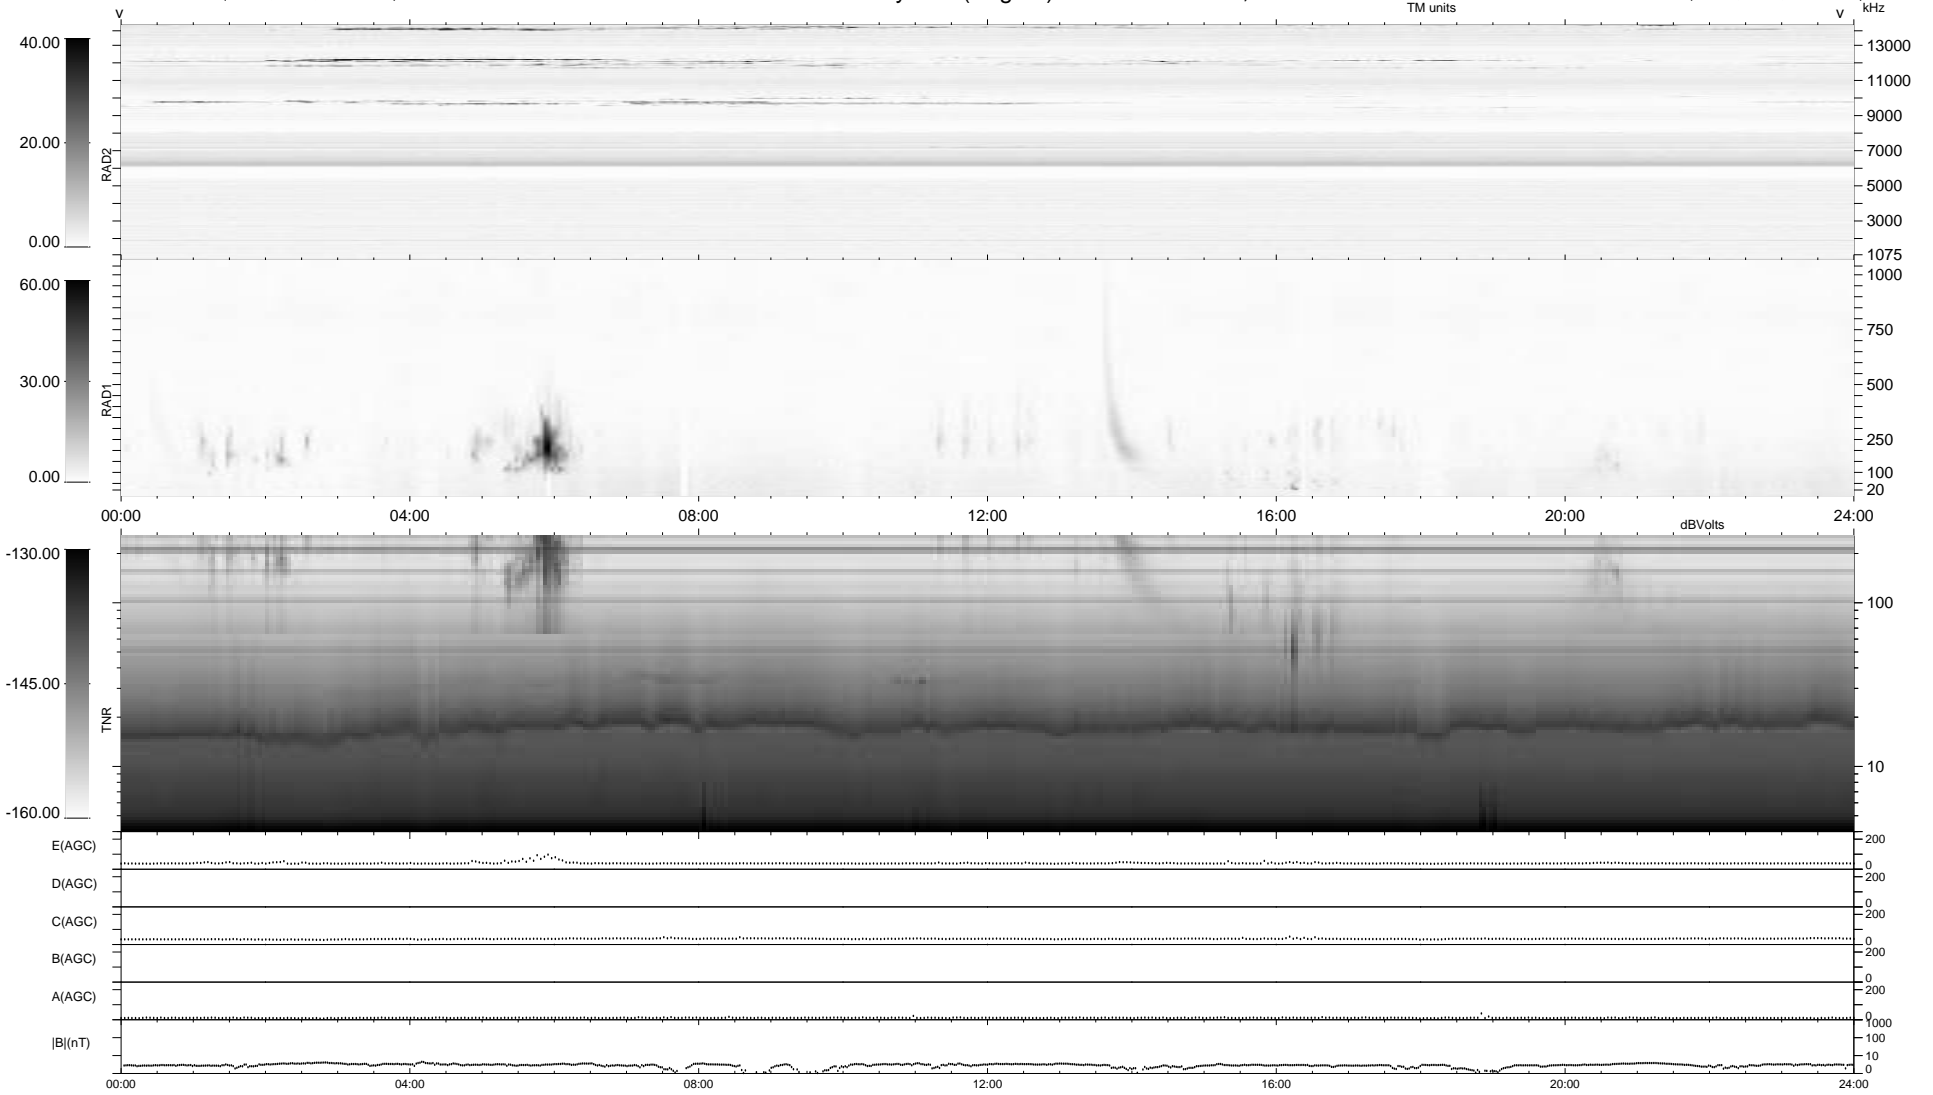

0 bad + 2 good MF/ZMF projected (100%) - 0 missing MFs
 Avg interval = 180 secs
 Re = 257.97 (256.21, 17.97, 24.12 GSE)

1.7d VMS-SunOS LZ version = v01
 DAILY Thu Aug 28, 2008
 Re = 257.85 (256.30, 14.63, 24.18 GSE)

WIND/WAVES Summary Plot (Page 1) for 15-DEC-2007, DOY = 349

```

RAD2
Antenna Ey .....
Mode LIN(1) .....
SUM/SEP SEP .....
Toggle OFF .....

RAD1
Antenna Ex .....
Mode LIS(2,4) .....
SUM/SEP SUM .....
Toggle OFF .....

TNR
Antenna ExEy .....
Mode A-32 .....
Sweep ACE .....
  
```