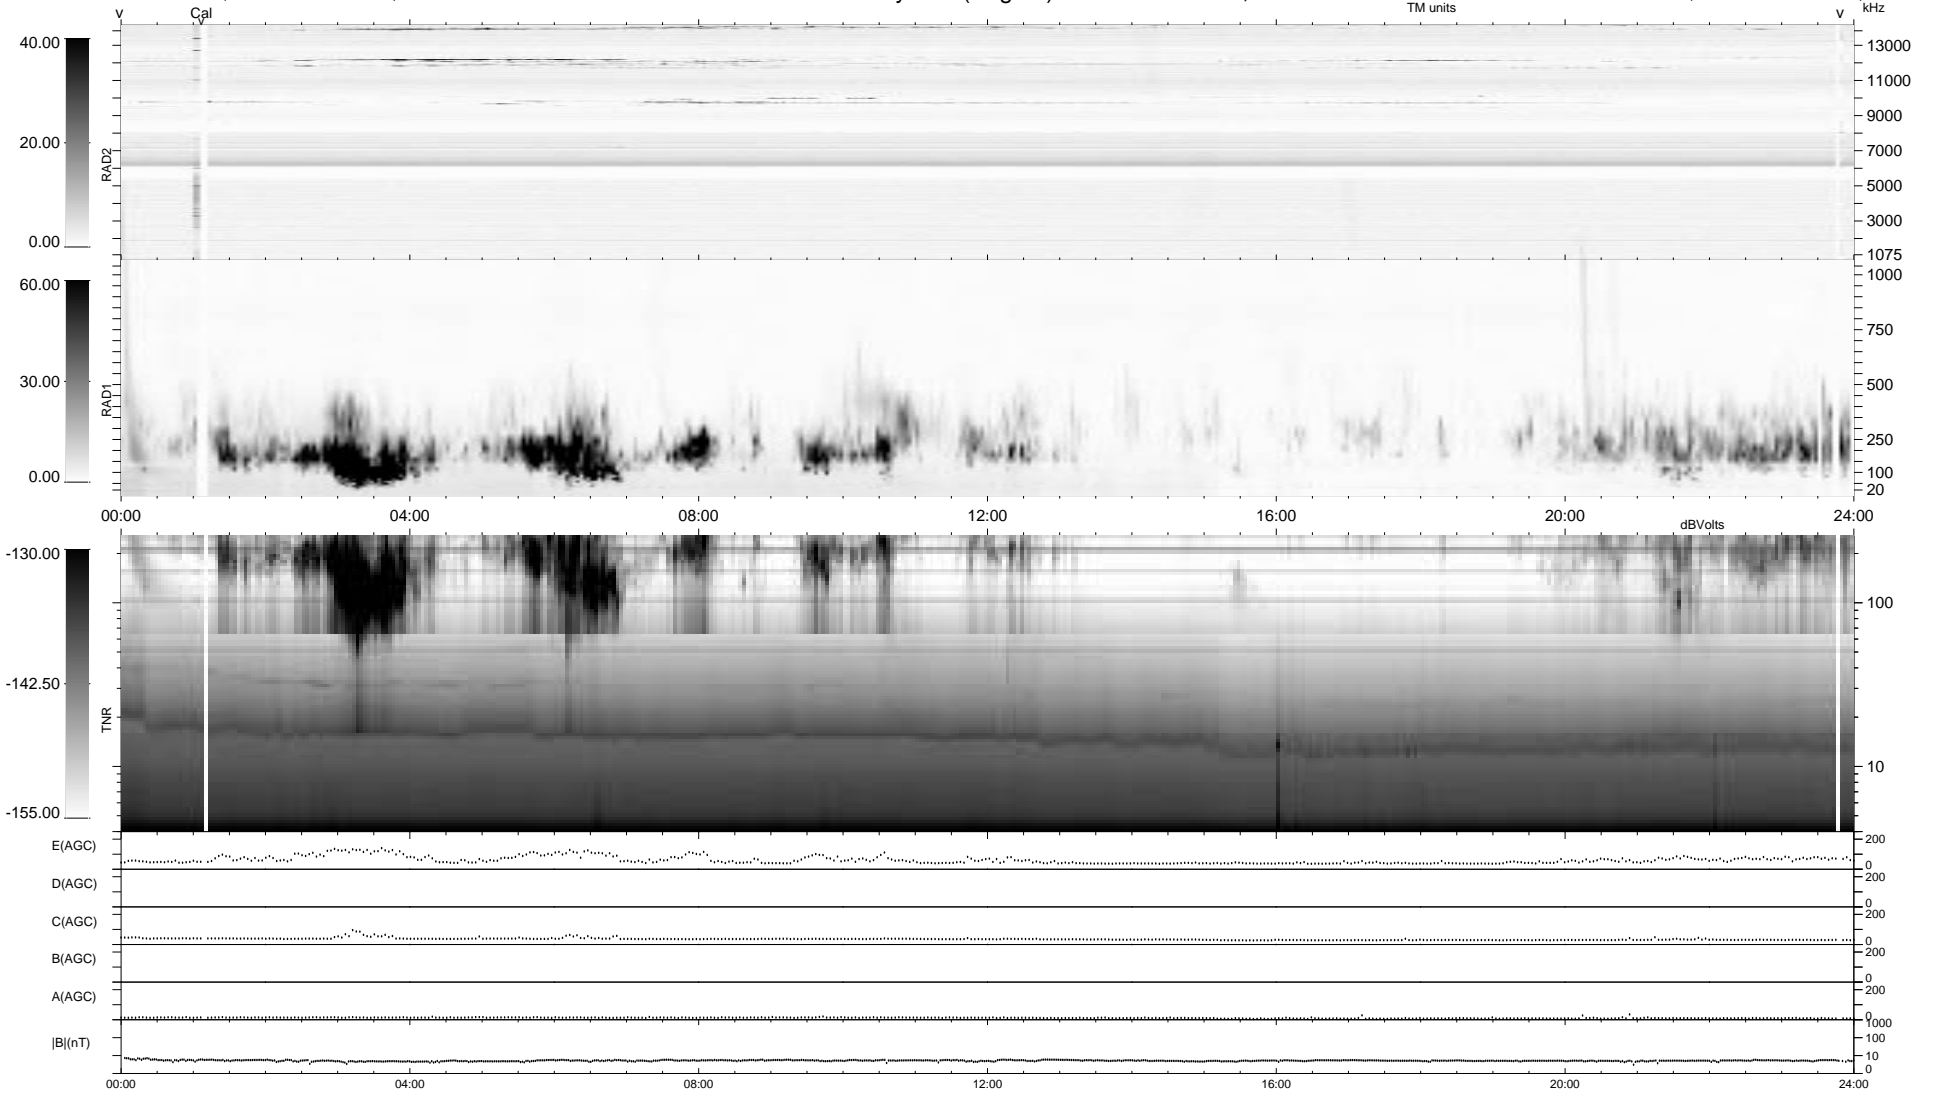

0 bad + 2 good MF/ZMF projected (100%) - 0 missing MFs
 Avg interval = 180 secs
 Re = 258.13 (255.52, 27.76, 23.81 GSE)

1.7d VMS-SunOS

LZ version = v01

WIND/WAVES Summary Plot (Page 1) for 12-DEC-2007, DOY = 346

DAILY Thu Aug 28, 2008
 Re = 258.12 (255.83, 24.57, 23.94 GSE)

```

RAD2
Antenna Ey .....
Mode LIN(1) .....
SUM/SEP SEP .....
Toggle OFF .....

RAD1
Antenna Ex .....
Mode LIS(2/4) .....
SUM/SEP SUM .....
Toggle OFF .....

TNR
Antenna ExEy .....
Mode A-32 .....
Sweep ACE .....
  
```