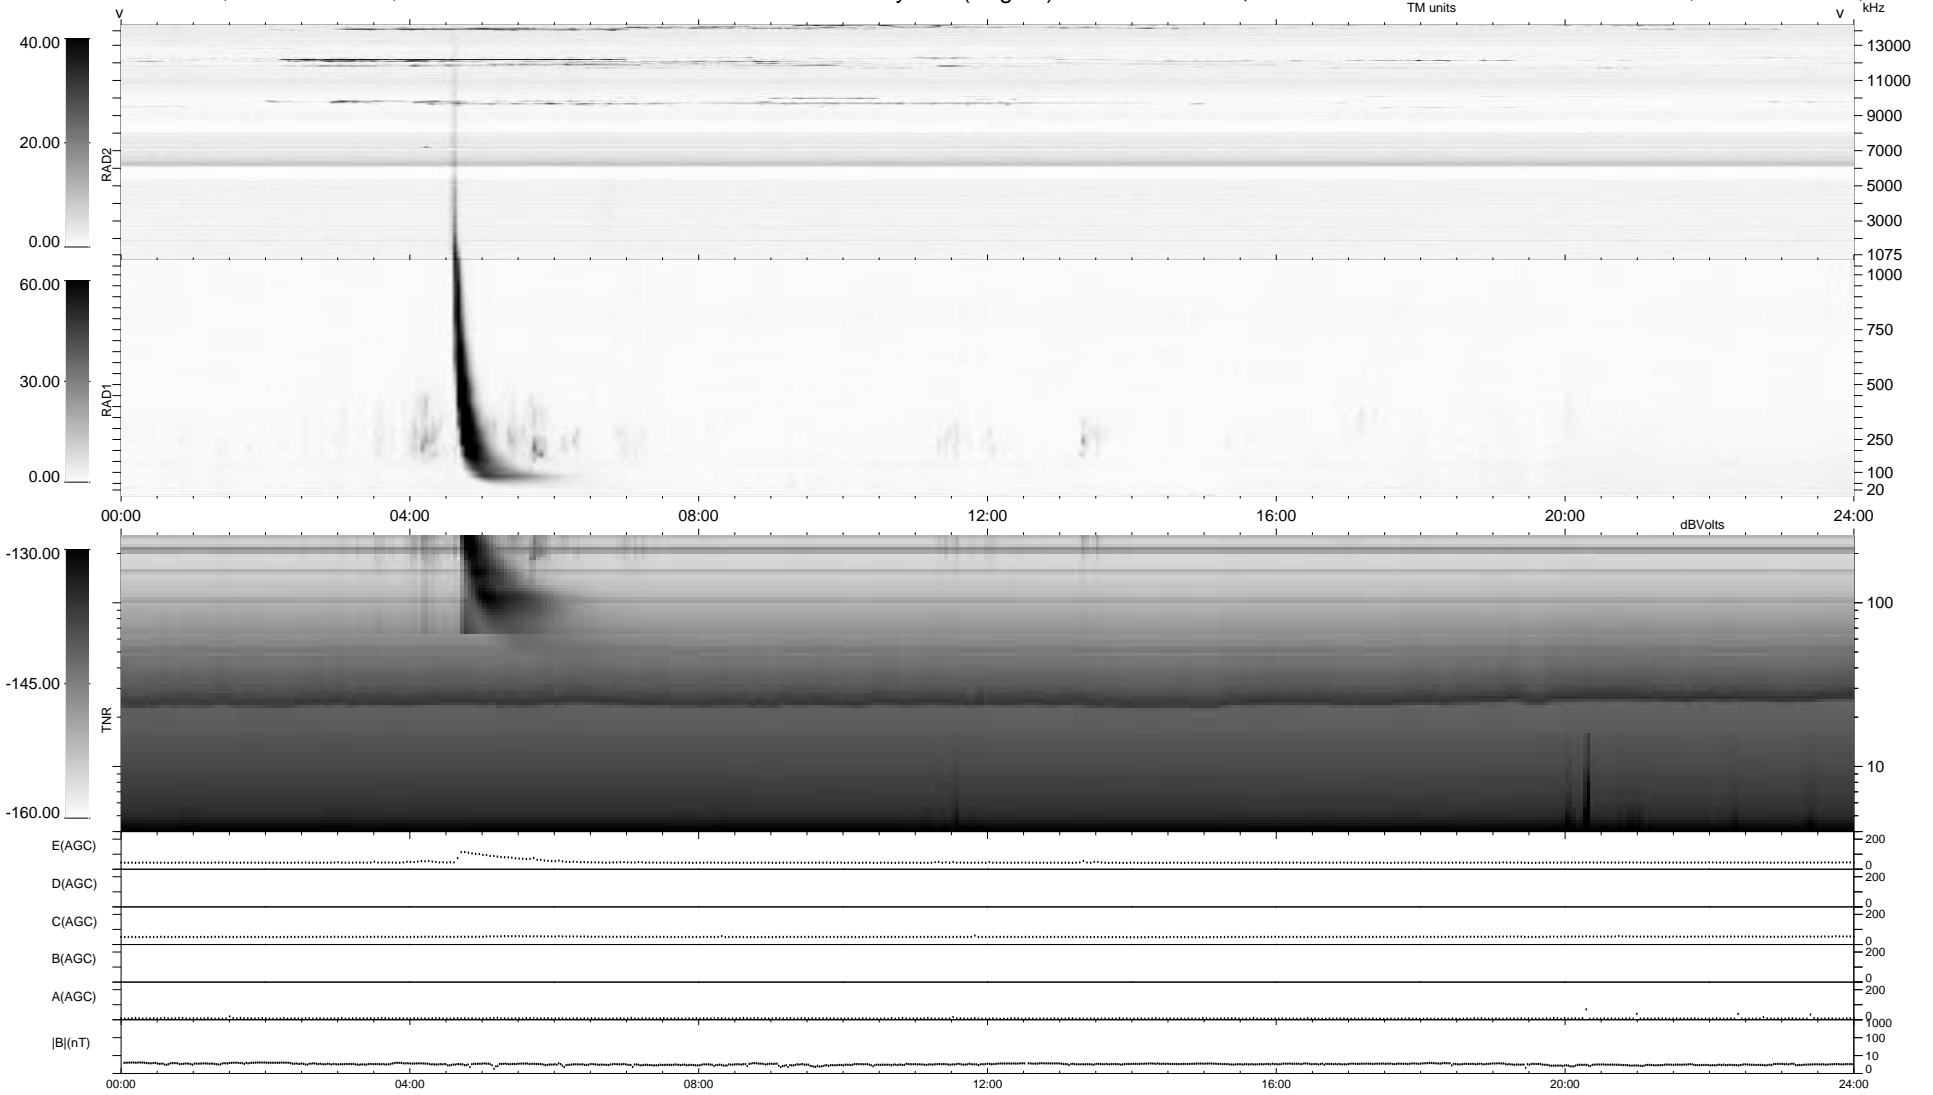

0 bad + 2 good MF/ZMF projected (100%) - 0 missing MFs  
 Avg interval = 180 secs  
 Re = 257.51 (252.84, 43.15, 22.86 GSE)

1.7d VMS-SunOS

LZ version = v02

### WIND/WAVES Summary Plot (Page 1) for 07-DEC-2007, DOY = 341

DAILY Thu Aug 28, 2008  
 Re = 257.72 (253.52, 40.17, 23.09 GSE)

```

RAD2
Antenna Ey .....
Mode LIN(1) .....
SUM/SEP SEP .....
Toggle OFF .....

RAD1
Antenna Ex .....
Mode LIS(2/4) .....
SUM/SEP SUM .....
Toggle OFF .....

TNR
Antenna ExEy .....
Mode A-32 .....
Sweep ACE .....
  
```