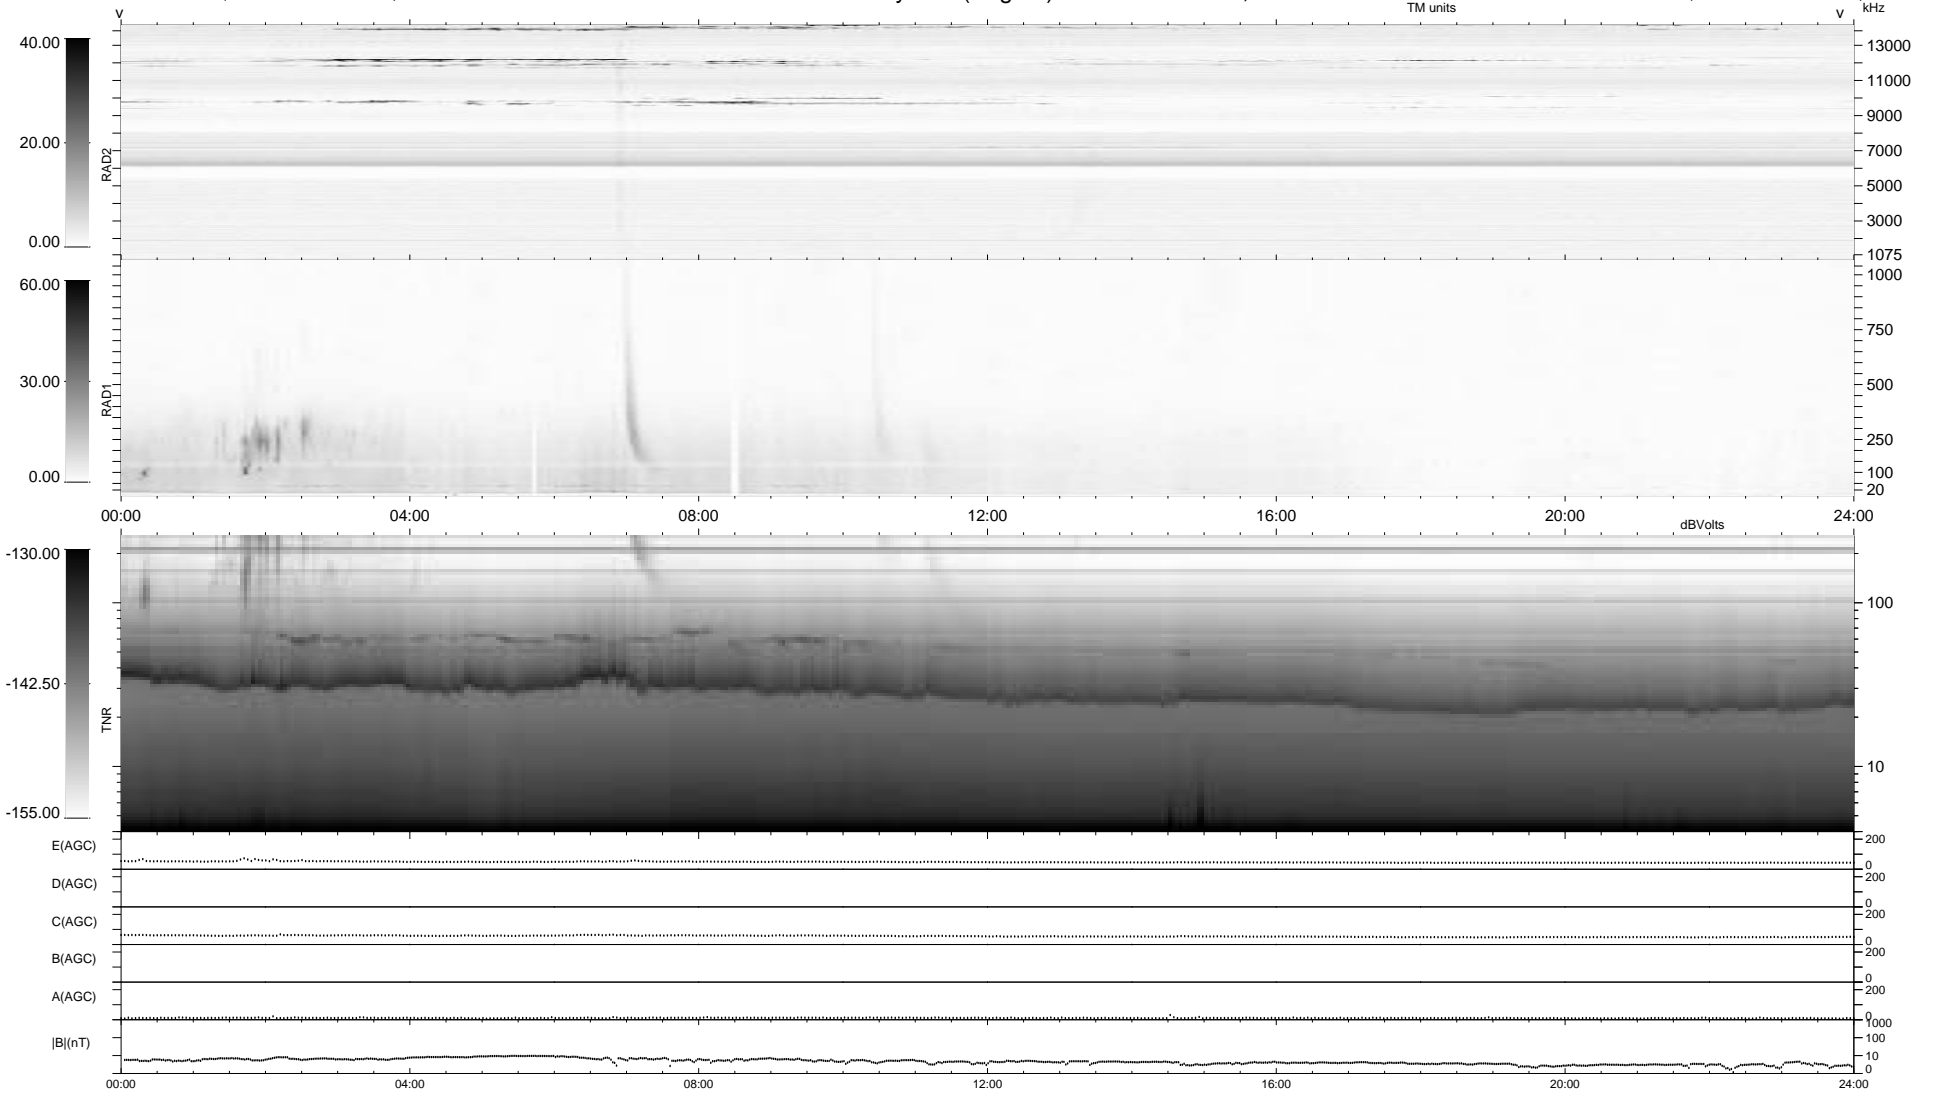

0 bad + 2 good MF/ZMF projected (100%) - 0 missing MFs
 Avg interval = 180 secs
 Re = 256.97 (251.26, 49.01, 22.34 GSE)

1.7d VMS-SunOS

LZ version = v01

WIND/WAVES Summary Plot (Page 1) for 05-DEC-2007, DOY = 339

DAILY Thu Aug 28, 2008
 Re = 257.26 (252.08, 46.12, 22.61 GSE)

```

RAD2
Antenna Ey .....
Mode LIN(1) .....
SUM/SEP SEP .....
Toggle OFF .....

RAD1
Antenna Ex .....
Mode LIS(2,4) .....
SUM/SEP SUM .....
Toggle OFF .....

TNR
Antenna ExEy .....
Mode A-32 .....
Sweep ACE .....
  
```