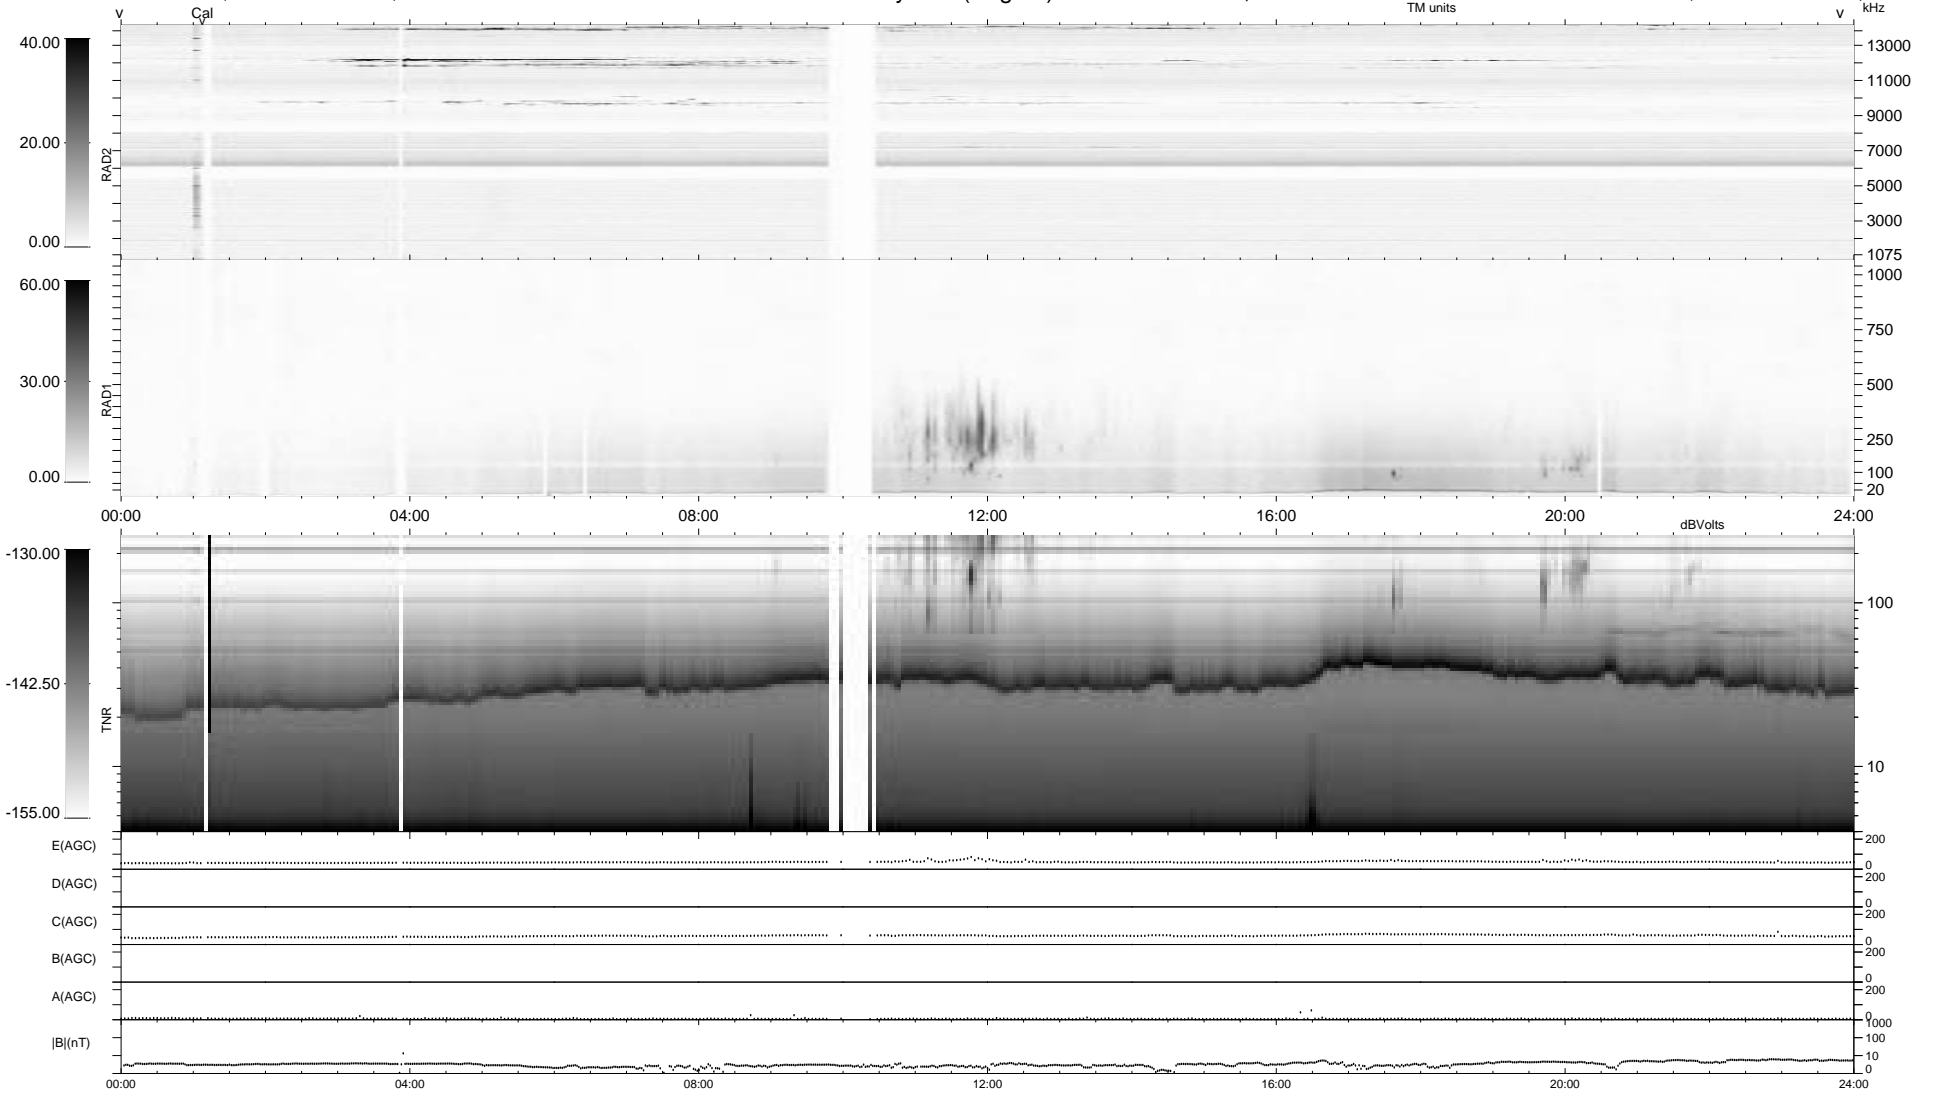

0 bad + 2 good MF/ZMF projected (100%) - 0 missing MFs
 Avg interval = 180 secs
 Re = 255.15 (246.39, 62.98, 20.67 GSE)

1.7d VMS-SunOS LZ version = v01
 DAILY Thu Aug 28, 2008
 Re = 255.54 (247.44, 60.29, 21.04 GSE)

WIND/WAVES Summary Plot (Page 1) for 30-NOV-2007, DOY = 334

```

RAD2
Antenna Ey .....
Mode LIN(1) .....
SUM/SEP SEP .....
Toggle OFF .....

RAD1
Antenna Ex .....
Mode LIS(2,4) .....
SUM/SEP SUM .....
Toggle OFF .....

TNR
Antenna ExEy .....
Mode A-32 .....
Sweep ACE .....
  
```