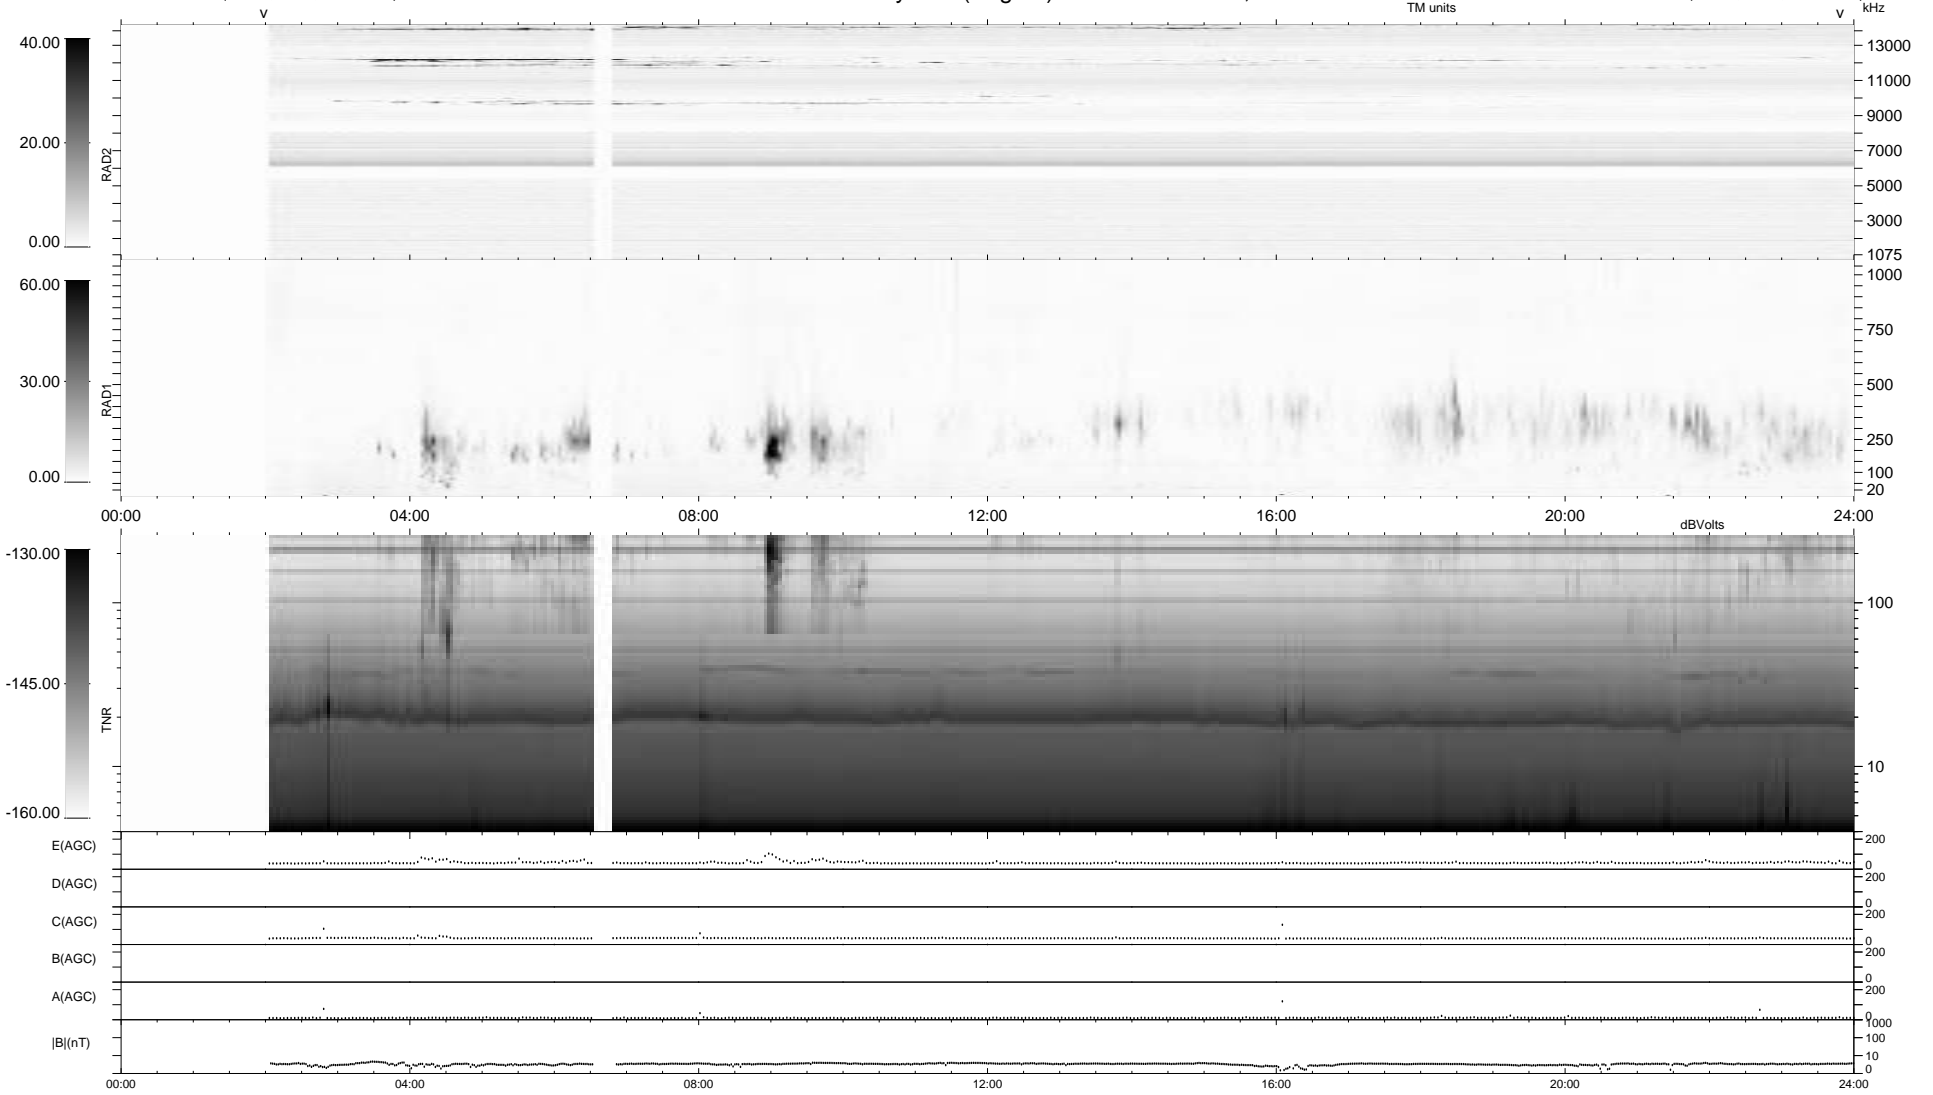

0 bad + 2 good MF/ZMF projected (100%) - 0 missing MFs  
Avg interval = 180 secs  
Re = 254.01 (243.22, 70.60, 19.45 GSE)

1.7d VMS-SunOS

LZ version = v02

### WIND/WAVES Summary Plot (Page 1) for 27-NOV-2007, DOY = 331

DAILY Thu Aug 28, 2008  
Re = 254.36 (244.22, 68.27, 19.85 GSE)

RAD2  
Antenna  
Mode  
SUM/SEP  
Toggle  
RAD1  
Antenna  
Mode  
SUM/SEP  
Toggle  
TNR  
Antenna  
Mode  
Sweep