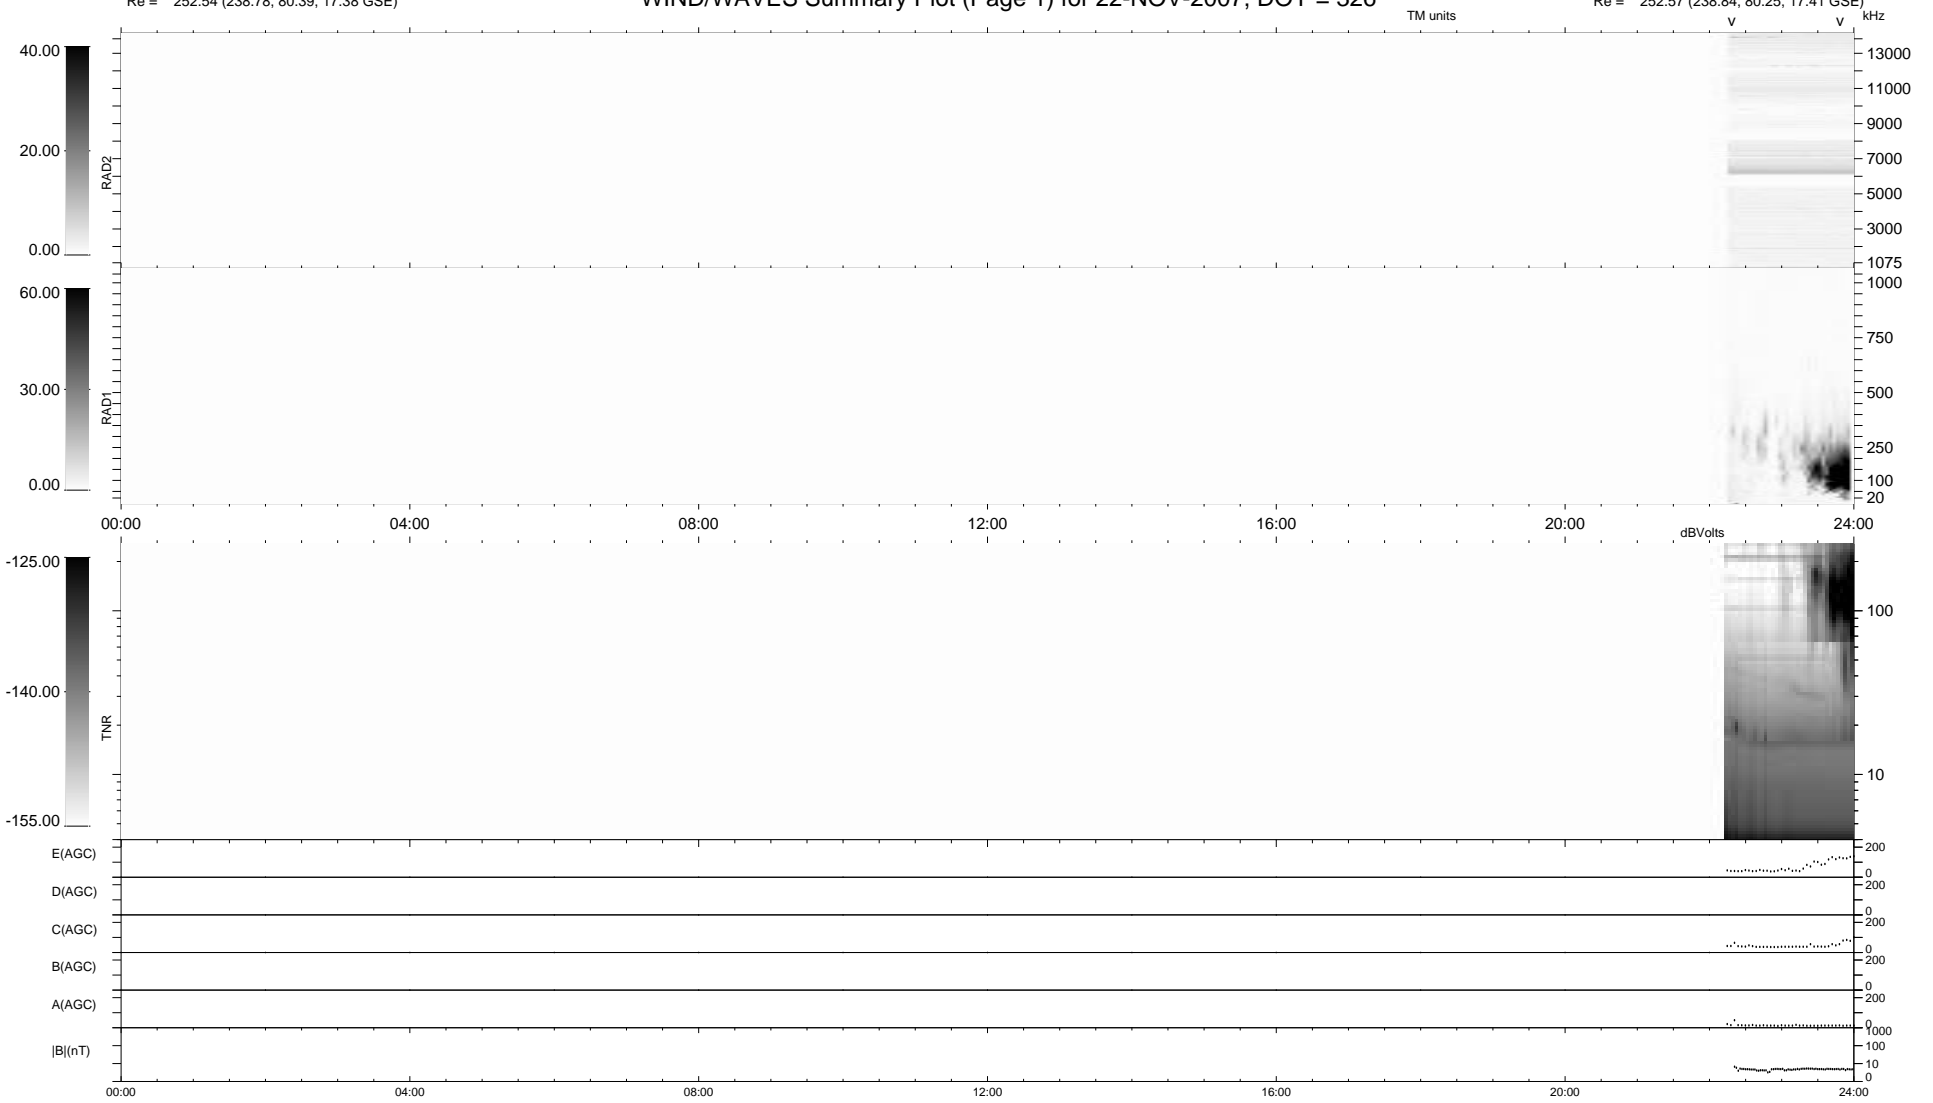

0 bad + 2 good MF/ZMF projected (100%) - 0 missing MFs
Avg interval = 180 secs
Re = -252.54 (238.78, 80.39, 17.38 GSE)

1.7d VMS-SunOS

LZ version = v01

WIND/WAVES Summary Plot (Page 1) for 22-NOV-2007, DOY = 326

DAILY Thu Aug 28, 2008
Re = 252.57 (238.84, 80.25, 17.41 GSE)

RAD2
Antenna
Mode
SUM/SEP
Toggle
RAD1
Antenna
Mode
SUM/SEP
Toggle
TNR
Antenna
Mode
Sweep