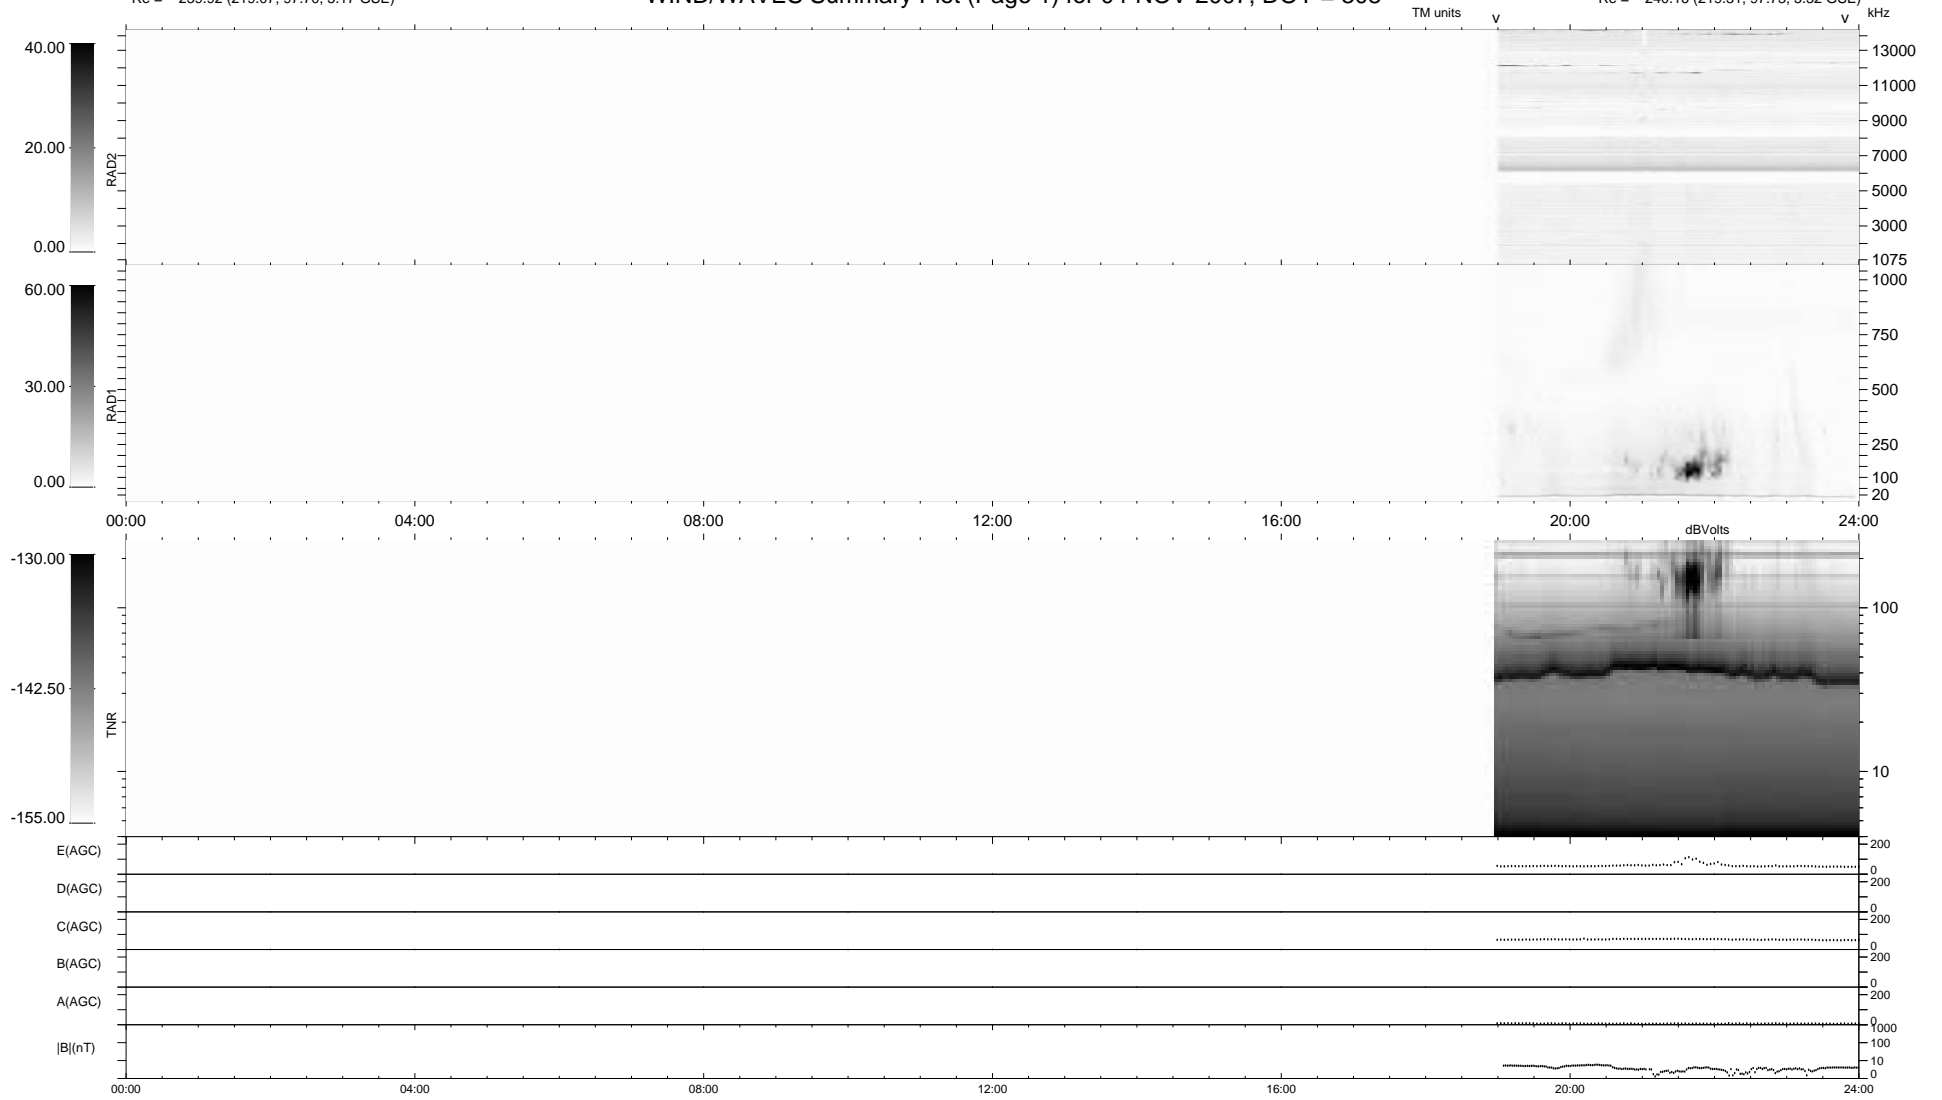

0 bad + 2 good MF/ZMF projected (100%) - 0 missing MFs
Avg interval = 180 secs
Re = -239.92 (219.07, 97.70, 5.17 GSE)

WIND/WAVES Summary Plot (Page 1) for 04-NOV-2007, DOY = 308

1.7d VMS-SunOS LZ version = v02
DAILY Wed Aug 27, 2008
Re = 240.16 (219.31, 97.73, 5.32 GSE)

RAD2 Antenna Mode SUM/SEP Toggle
RAD1 Antenna Mode SUM/SEP Toggle
TNR Antenna Mode Sweep