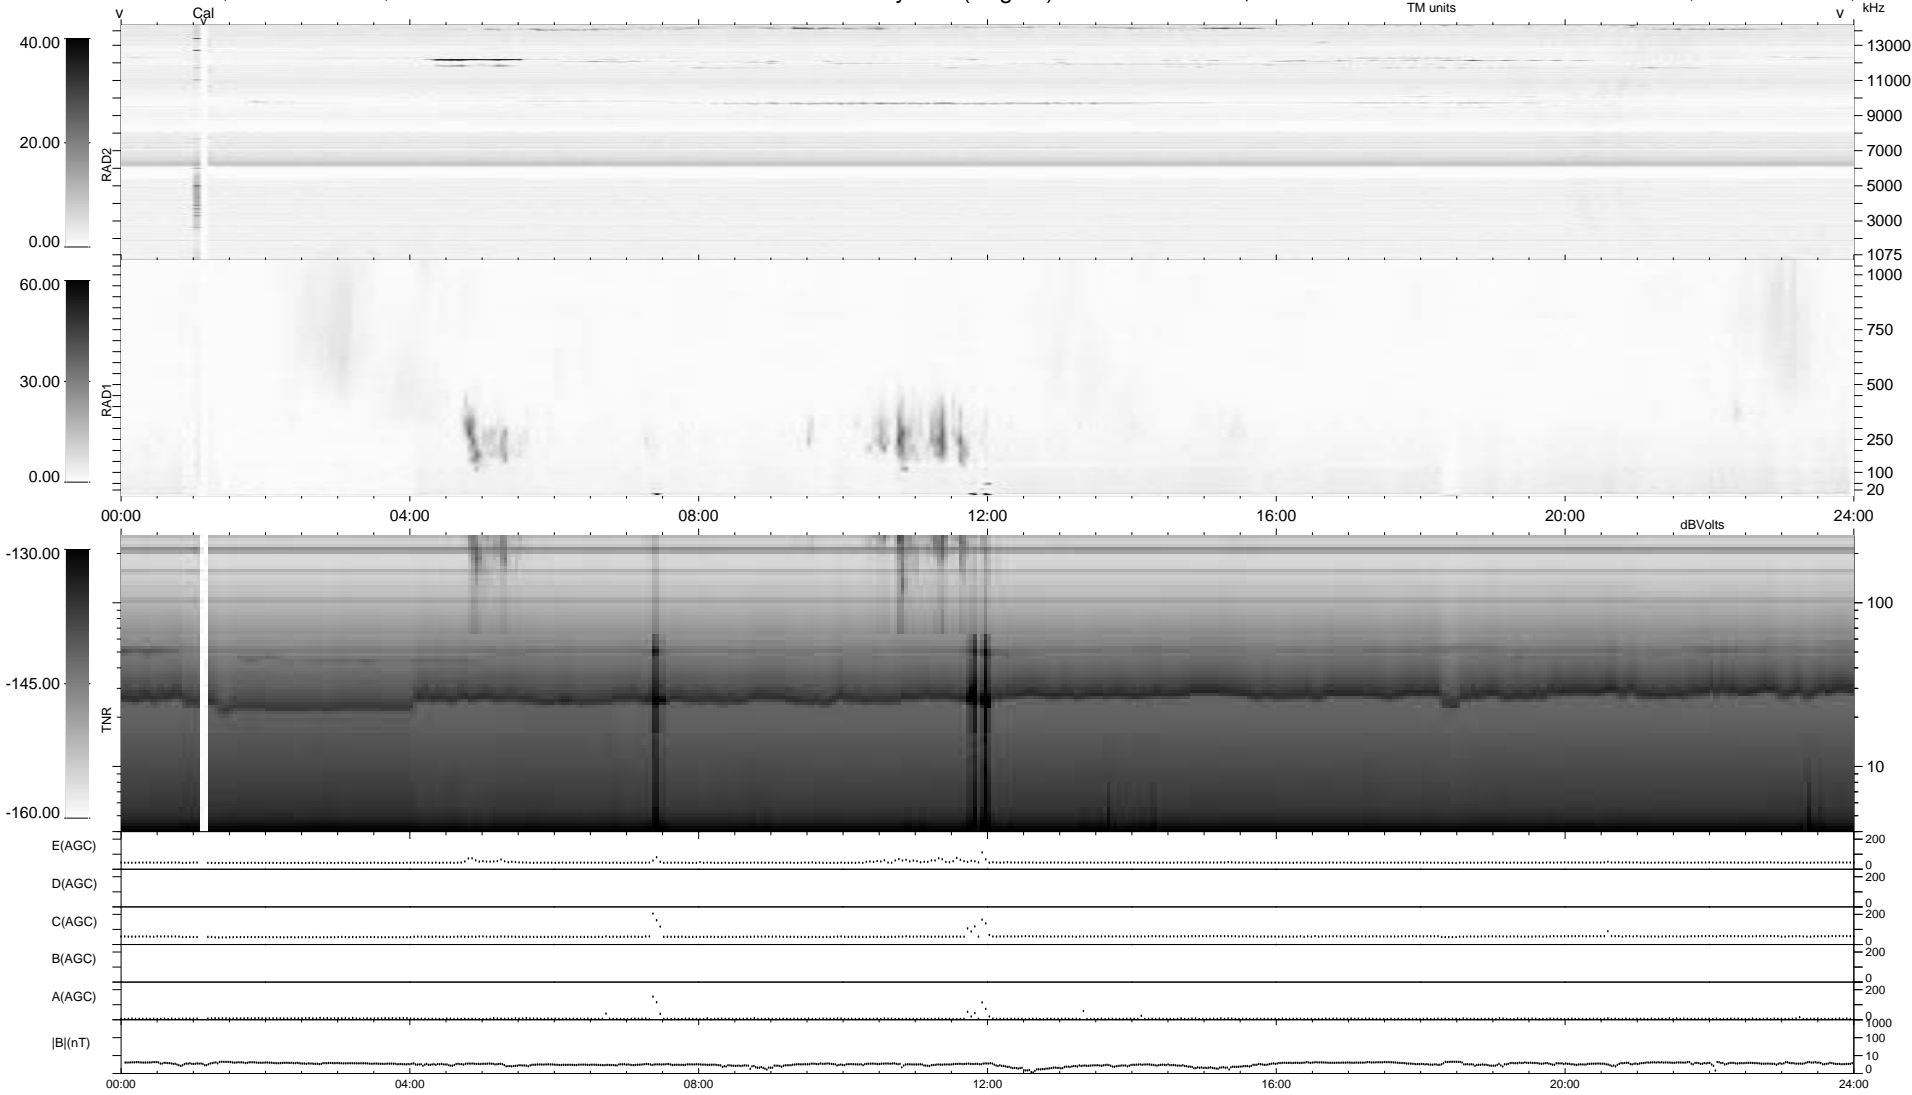

0 bad + 2 good MF/ZMF projected (100%) - 0 missing MFs
 Avg interval = 180 secs
 Re = 236.57 (215.77, 96.94, 3.06 GSE)

1.7d VMS-SunOS LZ version = v01

WIND/WAVES Summary Plot (Page 1) for 02-NOV-2007, DOY = 306

DAILY Wed Aug 27, 2008
 Re = 237.78 (216.93, 97.29, 3.81 GSE)

RAD2
 Antenna Ey
 Mode LIN(1)
 SUM/SEP SEP
 Toggle OFF
 RAD1
 Antenna Ex
 Mode LIS(2/4)
 SUM/SEP SUM
 Toggle OFF
 TNR
 Antenna ExEy
 Mode A-32
 Sweep ACE