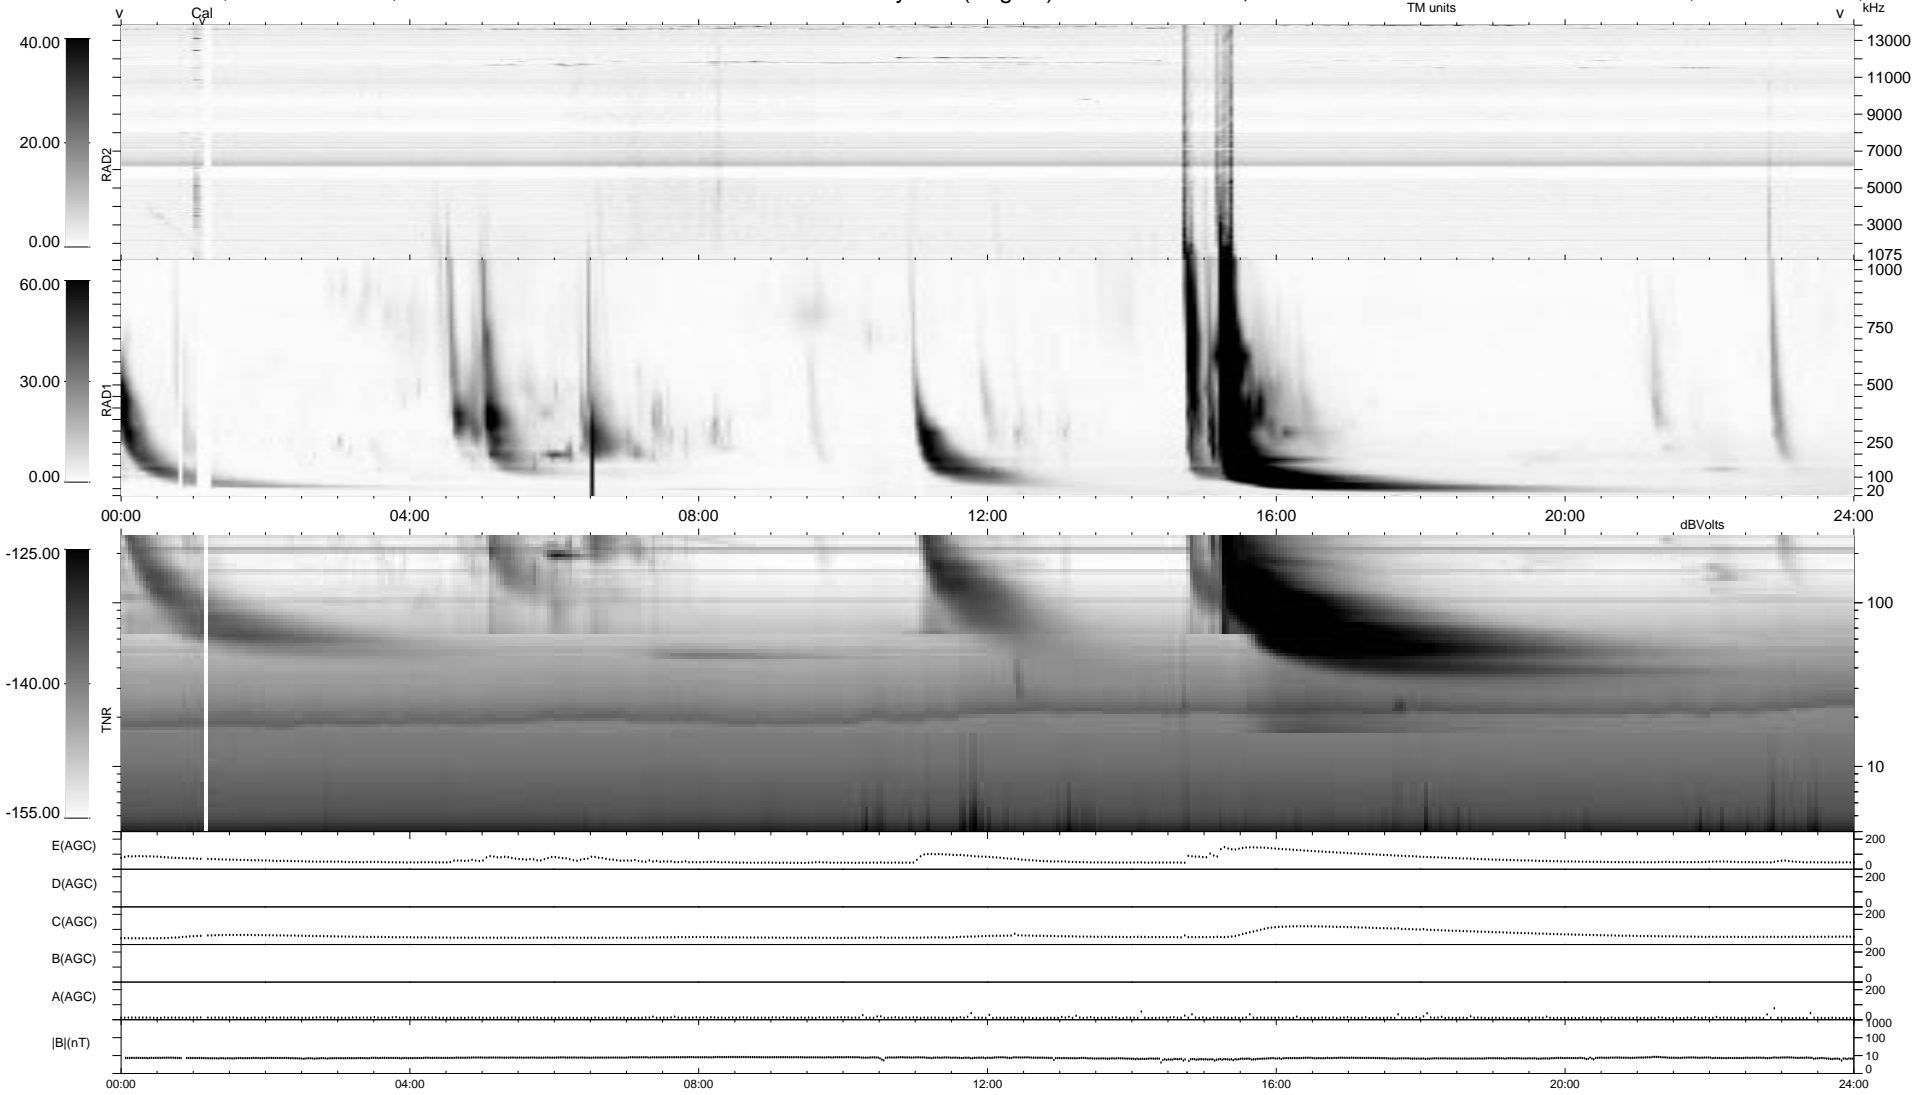

0 bad + 2 good MF/ZMF projected (100%) - 0 missing MFs
 Avg interval = 180 secs
 Re = -254.98 (247.52, 58.30, 18.76 GSE)

1.7d VMS-SunOS LZ version = v01
 DAILY Thu Sep 4, 2008
 Re = 255.32 (248.52, 55.39, 18.95 GSE)

WIND/WAVES Summary Plot (Page 1) for 31-DEC-2004, DOY = 366

RAD2
 Antenna Ey
 Mode LIN(1)
 SUM/SEP SEP
 Toggle OFF
 RAD1
 Antenna Ex
 Mode LIS(2/4)
 SUM/SEP SUM
 Toggle OFF
 TNR
 Antenna ExEy
 Mode A-32
 Sweep ACE