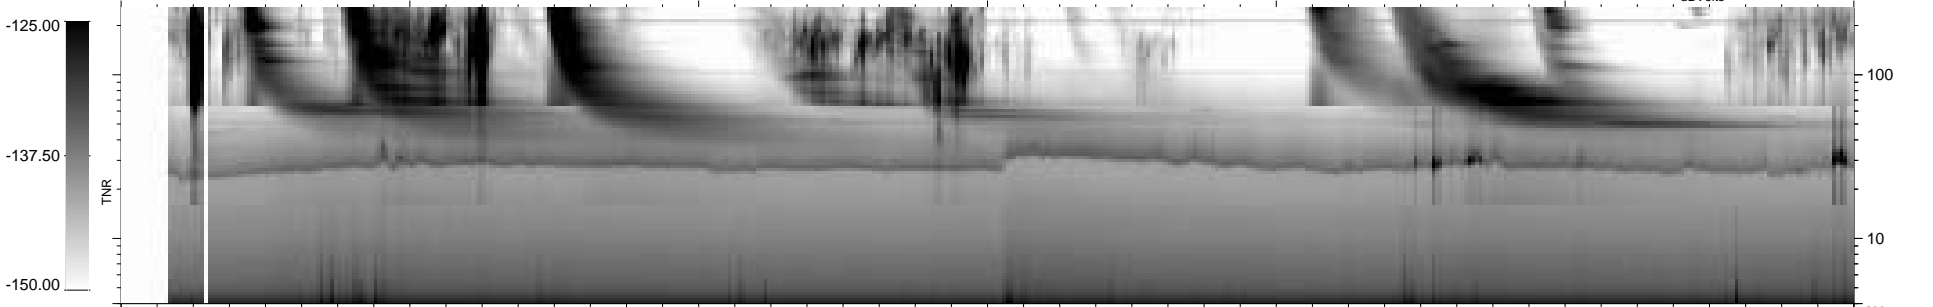

0 bad + 2 good MF/ZMF projected (100%) - 0 missing MFs
Avg interval = 180 secs
Re = 254.33 (245.48, 63.92, 18.33 GSE)

1.7d VMS-SunOS

LZ version = v01

WIND/WAVES Summary Plot (Page 1) for 29-DEC-2004, DOY = 364

DAILY Thu Sep 4, 2008
Re = 254.65 (246.49, 61.20, 18.55 GSE)

RAD2 Antenna Mode SUM/SEP Toggle
RAD1 Antenna Mode SUM/SEP Toggle
TNR Antenna Mode Sweep