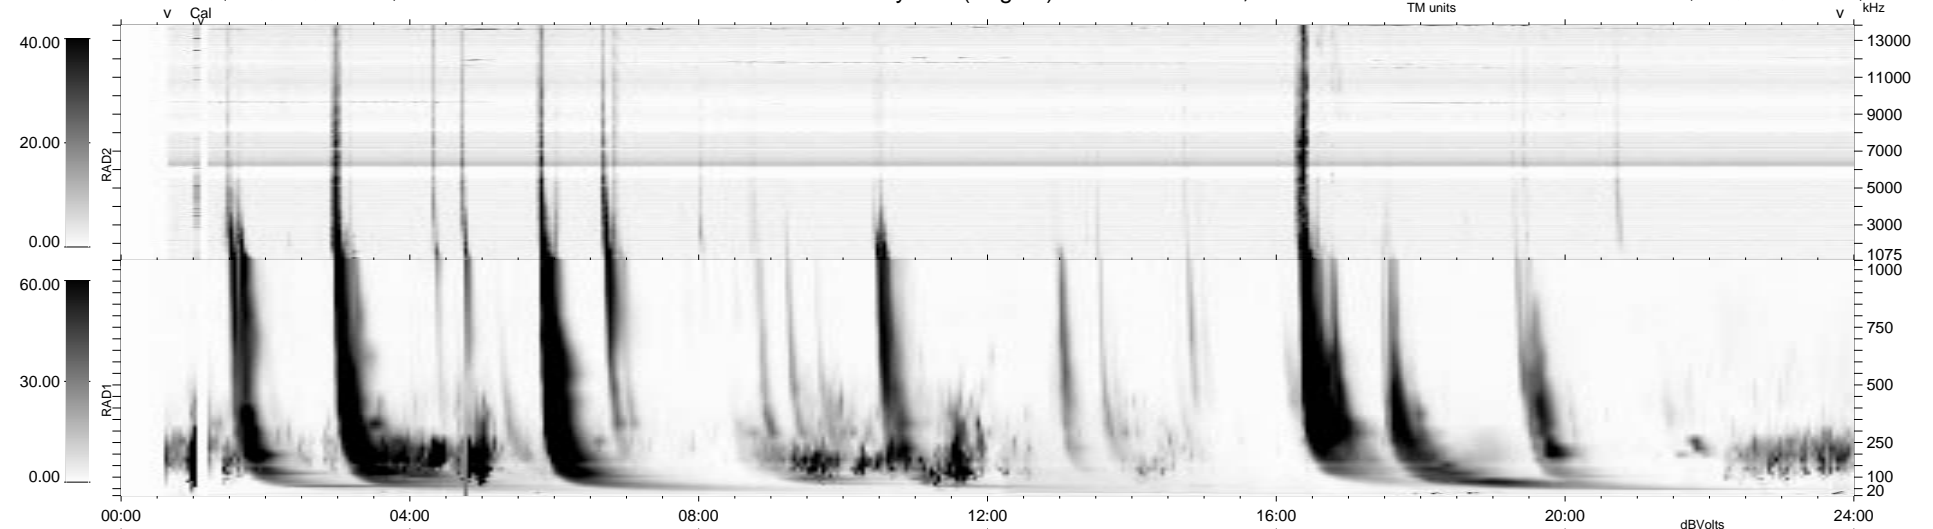

0 bad + 2 good MF/ZMF projected (100%) - 0 missing MFs
Avg interval = 180 secs
Re = 254.33 (245.48, 63.92, 18.33 GSE)

1.7d VMS-SunOS

LZ version = v01

WIND/WAVES Summary Plot (Page 1) for 29-DEC-2004, DOY = 364

DAILY Thu Sep 4, 2008
Re = 254.65 (246.49, 61.20, 18.55 GSE)

RAD2 Antenna Mode SUM/SEP Toggle
RAD1 Antenna Mode SUM/SEP Toggle
TNR Antenna Mode Sweep