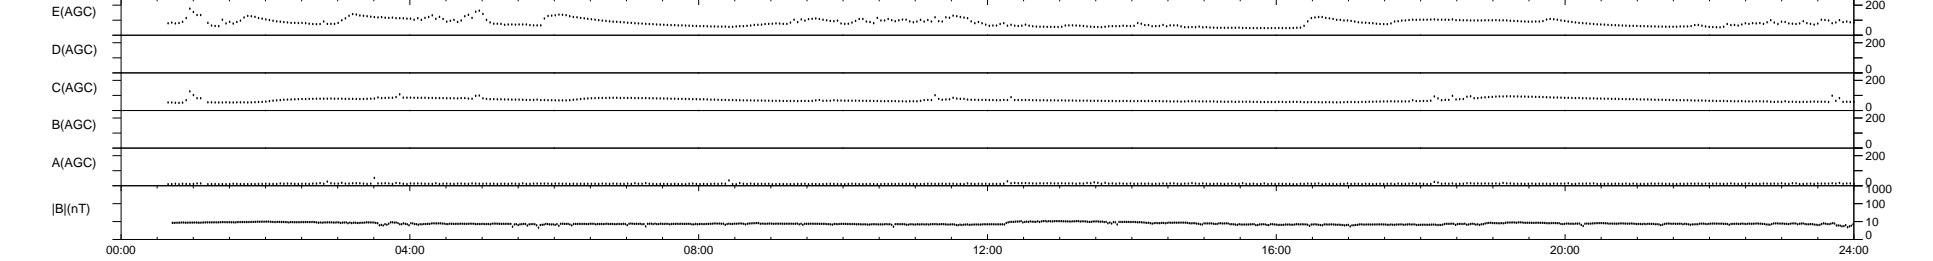

0 bad + 2 good MF/ZMF projected (100%) - 0 missing MFs
Avg interval = 180 secs
Re = 254.33 (245.48, 63.92, 18.33 GSE)

1.7d VMS-SunOS

LZ version = v01

WIND/WAVES Summary Plot (Page 1) for 29-DEC-2004, DOY = 364

DAILY Thu Sep 4, 2008
Re = 254.65 (246.49, 61.20, 18.55 GSE)

RAD2 Antenna Mode SUM/SEP Toggle
RAD1 Antenna Mode SUM/SEP Toggle
TNR Antenna Mode Sweep