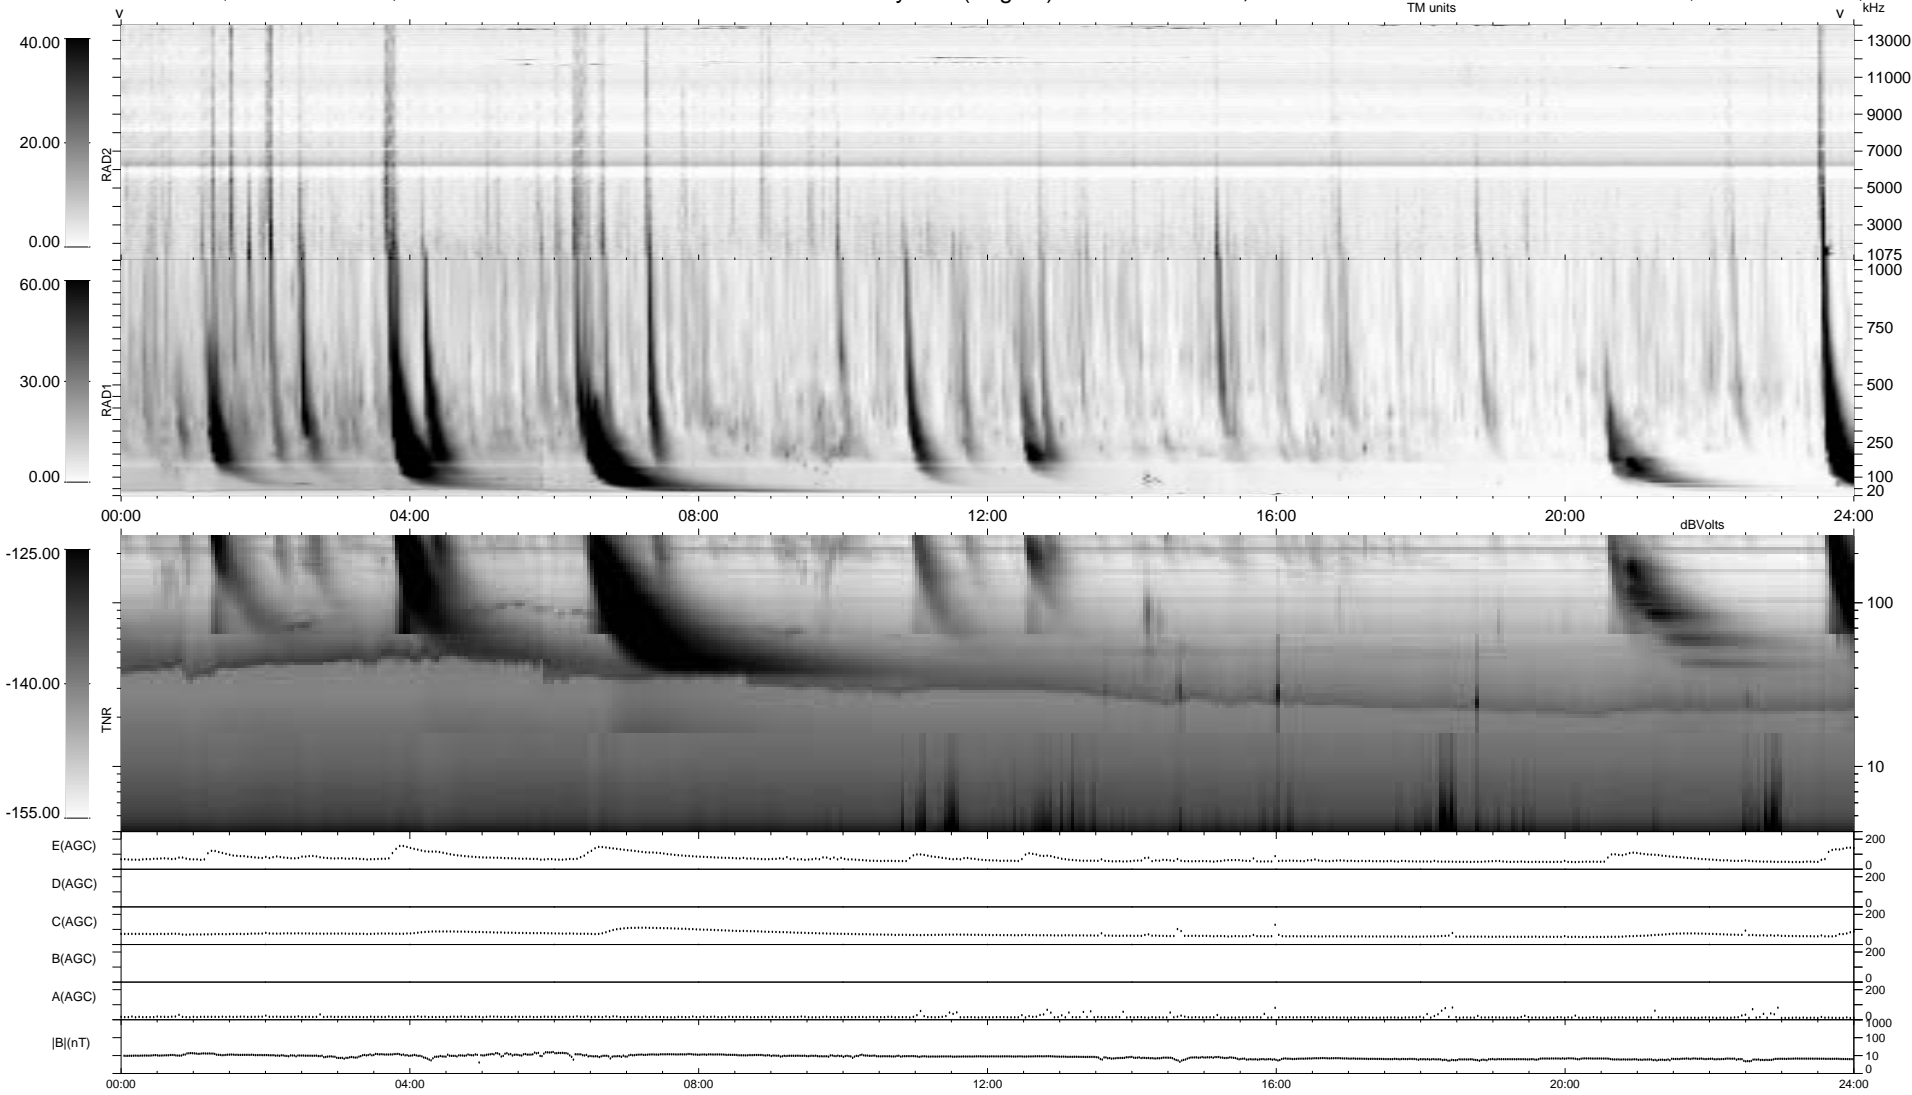

0 bad + 2 good MF/ZMF projected (100%) - 0 missing MFs
 Avg interval = 180 secs
 Re = -252.16 (238.13, 81.36, 16.12 GSE)

1.7d VMS-SunOS LZ version = v01
 DAILY Thu Sep 4, 2008
 Re = 252.48 (239.16, 79.21, 16.49 GSE)

WIND/WAVES Summary Plot (Page 1) for 22-DEC-2004, DOY = 357

RAD2
 Antenna Ey
 Mode LIN(1)
 SUM/SEP SEP
 Toggle OFF
 RAD1
 Antenna Ex
 Mode LIS(2/4)
 SUM/SEP SUM
 Toggle OFF
 TNR
 Antenna ExEy
 Mode A-32
 Sweep ACE