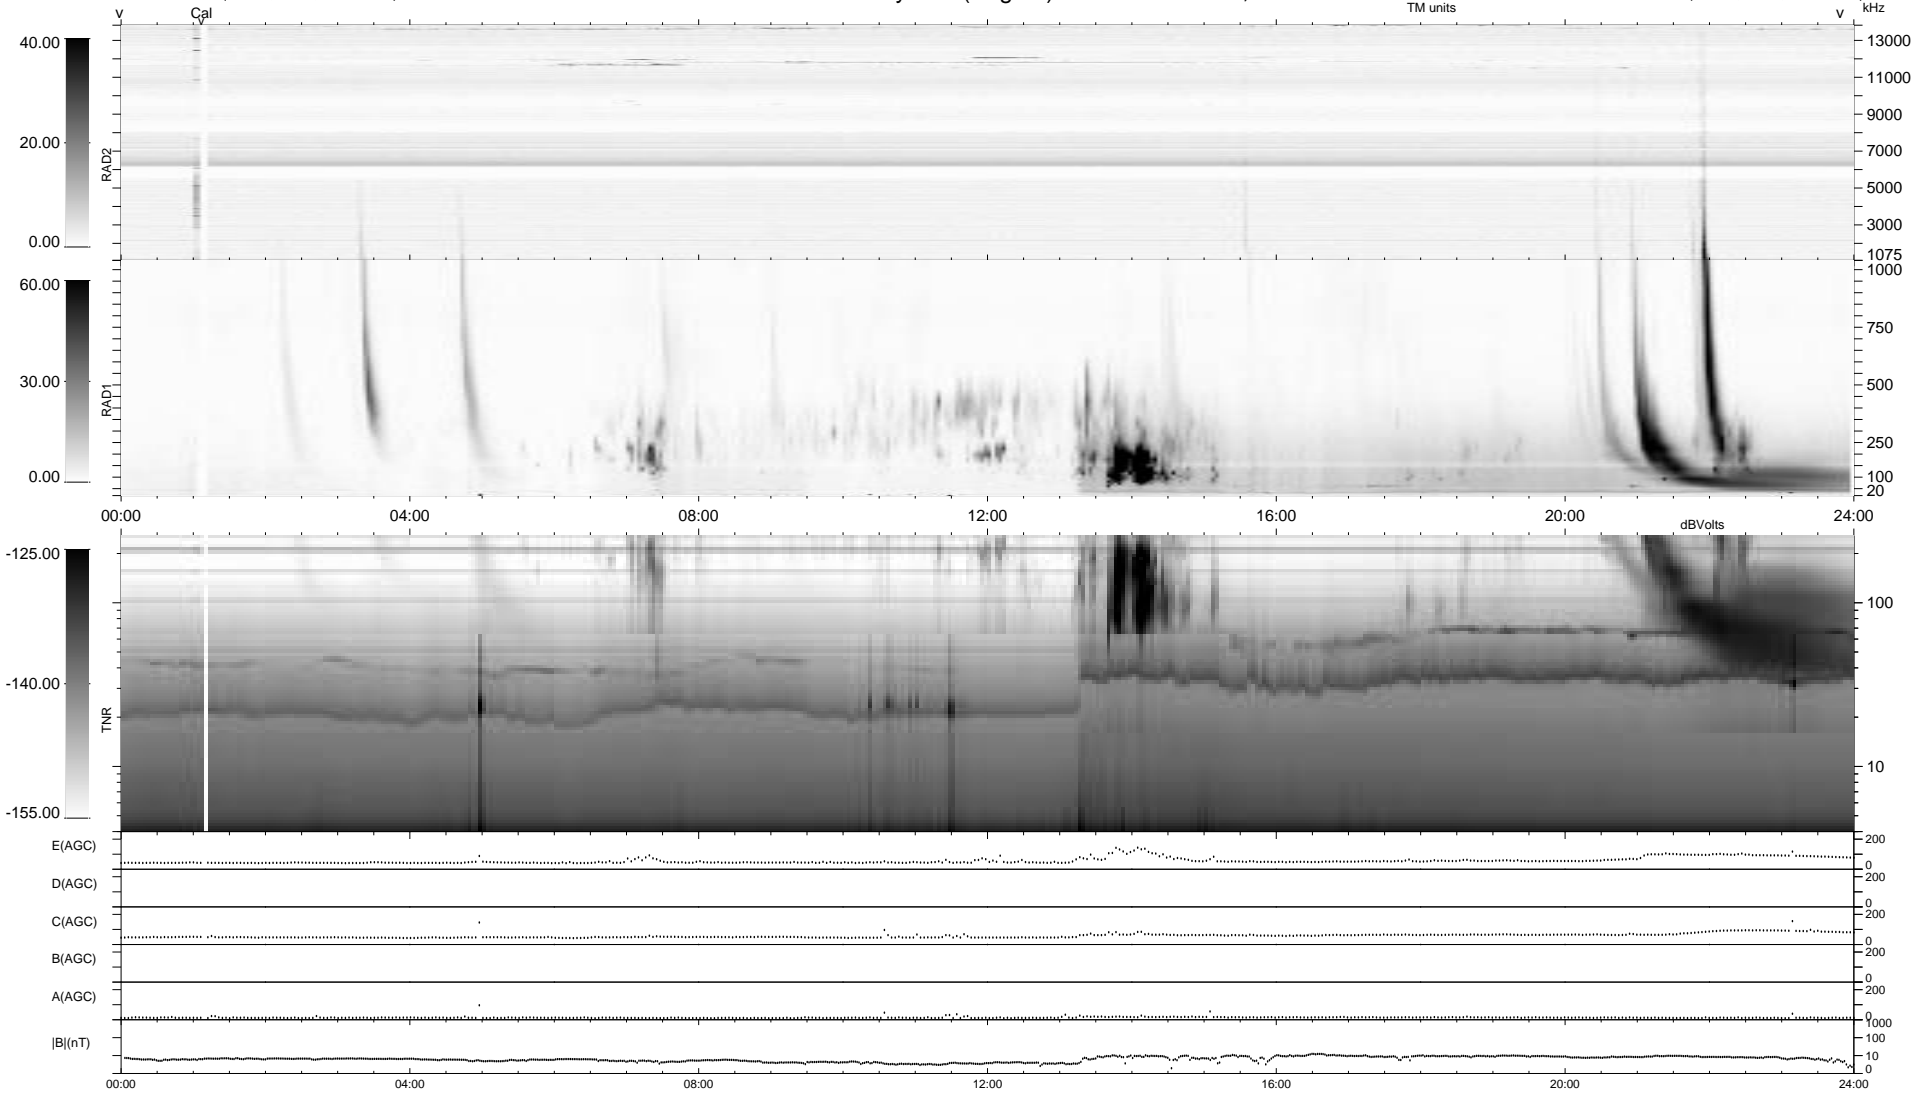

0 bad + 2 good MF/ZMF projected (100%) - 0 missing MFs
 Avg interval = 180 secs
 Re = -245.85 (225.94, 96.28, 11.10 GSE)

1.7d VMS-SunOS LZ version = v01
 DAILY Thu Sep 4, 2008
 Re = 246.74 (227.17, 95.60, 11.61 GSE)

WIND/WAVES Summary Plot (Page 1) for 11-DEC-2004, DOY = 346

RAD2
 Antenna Ey
 Mode LIN(1)
 SUM/SEP SEP
 Toggle OFF
 RAD1
 Antenna Ex
 Mode LIS(2/4)
 SUM/SEP SUM
 Toggle OFF
 TNR
 Antenna ExEy
 Mode A-32
 Sweep ACE