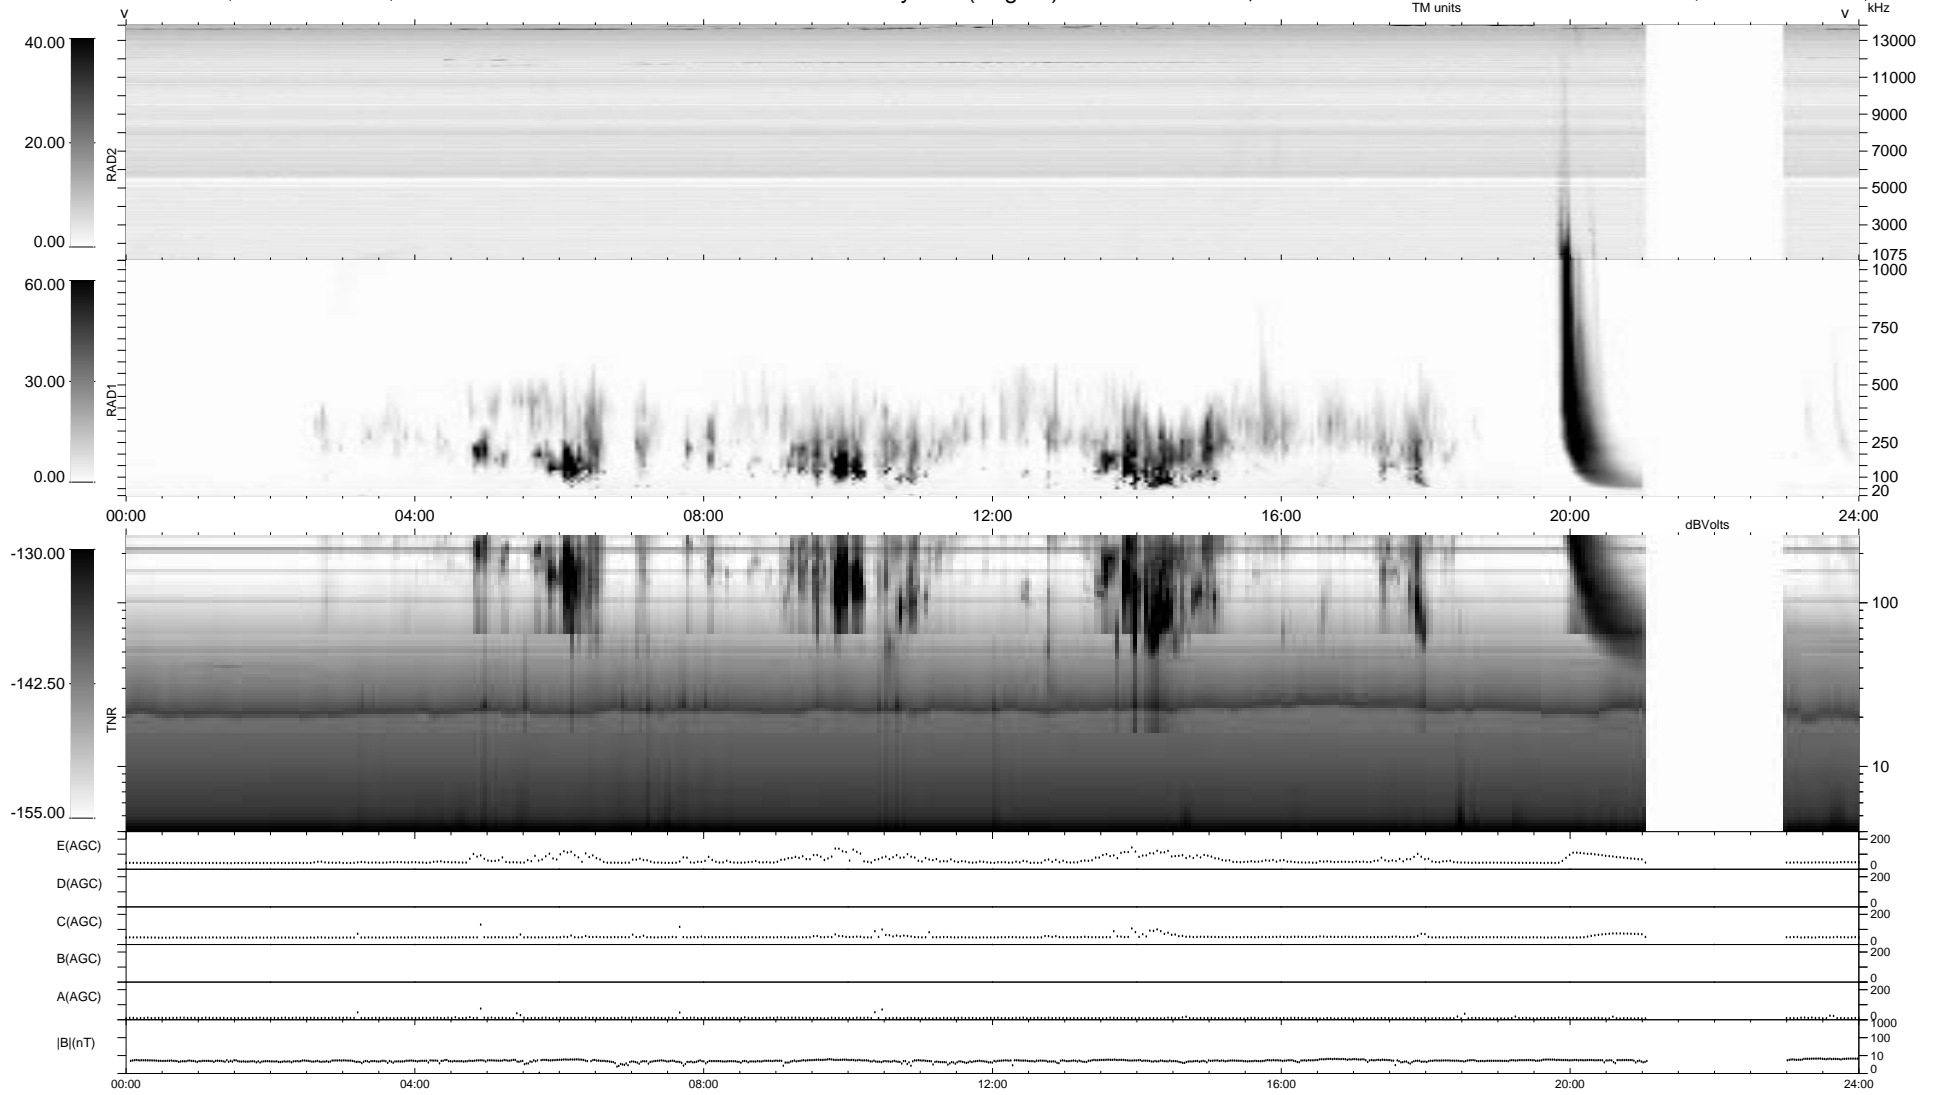

0 bad + 2 good MF/ZMF projected (100%) - 0 missing MFs  
 Avg interval = 180 secs  
 Re = -242.81 (222.08, 97.70, 9.50 GSE)

1.7d VMS-SunOS

LZ version = v01

WIND/WAVES Summary Plot (Page 1) for 08-DEC-2004, DOY = 343

DAILY Thu Sep 4, 2008  
 Re = 243.87 (223.38, 97.33, 10.04 GSE)

```

RAD2
Antenna Ey .....
Mode LIN(1) .....
SUM/SEP SUM .....
Toggle OFF .....
RAD1
Antenna Ex .....
Mode LIS(2,3) .....
SUM/SEP SUM .....
Toggle OFF .....
TNR
Antenna ExEy .....
Mode A-32 .....
Sweep ACE .....
  
```