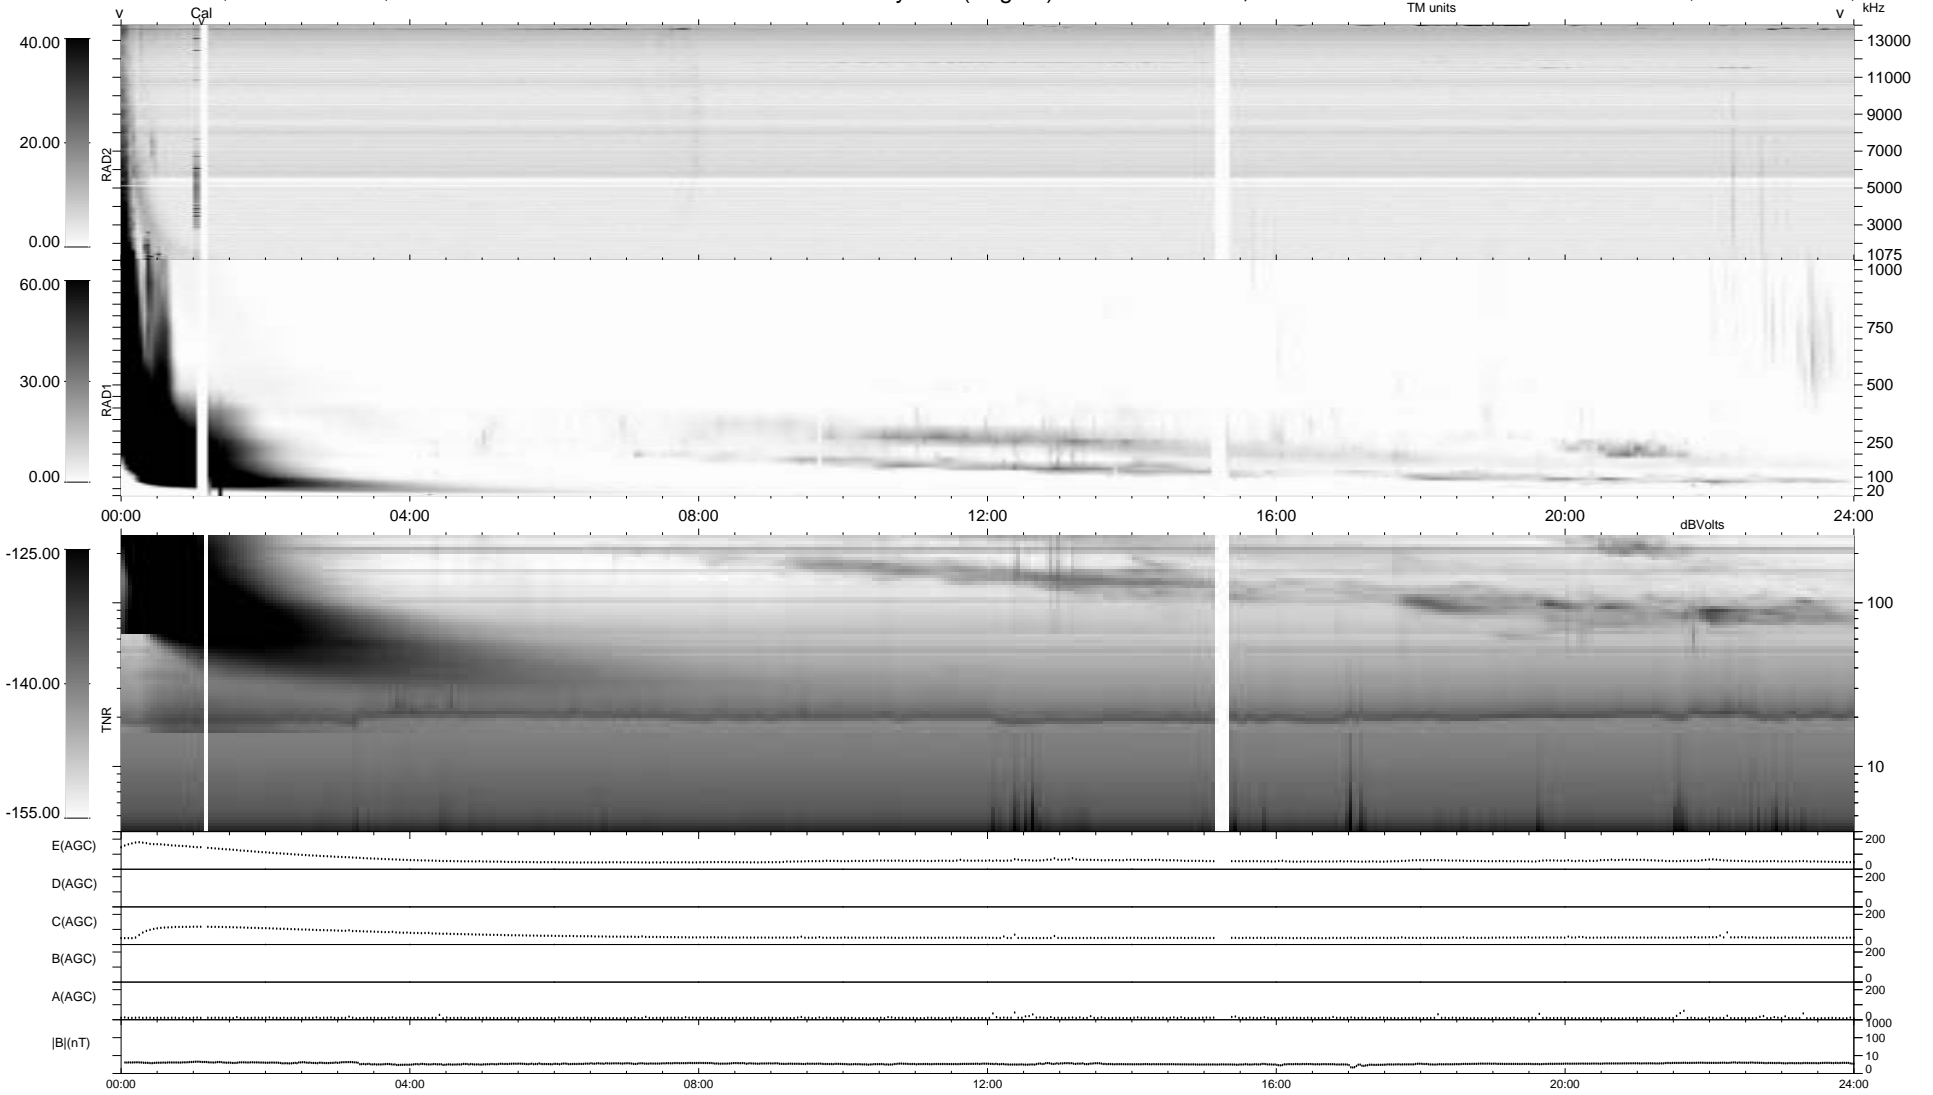

0 bad + 2 good MF/ZMF projected (100%) - 0 missing MFs
 Avg interval = 180 secs
 Re = 237.05 (215.67, 98.16, 6.61 GSE)

1.7d VMS-SunOS

LZ version = v01

WIND/WAVES Summary Plot (Page 1) for 03-DEC-2004, DOY = 338

DAILY Thu Sep 4, 2008
 Re = 238.23 (216.90, 98.26, 7.20 GSE)

RAD2
 Antenna Ey
 Mode LIN(1)
 SUM/SEP SUM
 Toggle OFF
 RAD1
 Antenna Ex
 Mode LIS(2,3)
 SUM/SEP SUM
 Toggle OFF
 TNR
 Antenna ExEy
 Mode A-32
 Sweep ACE