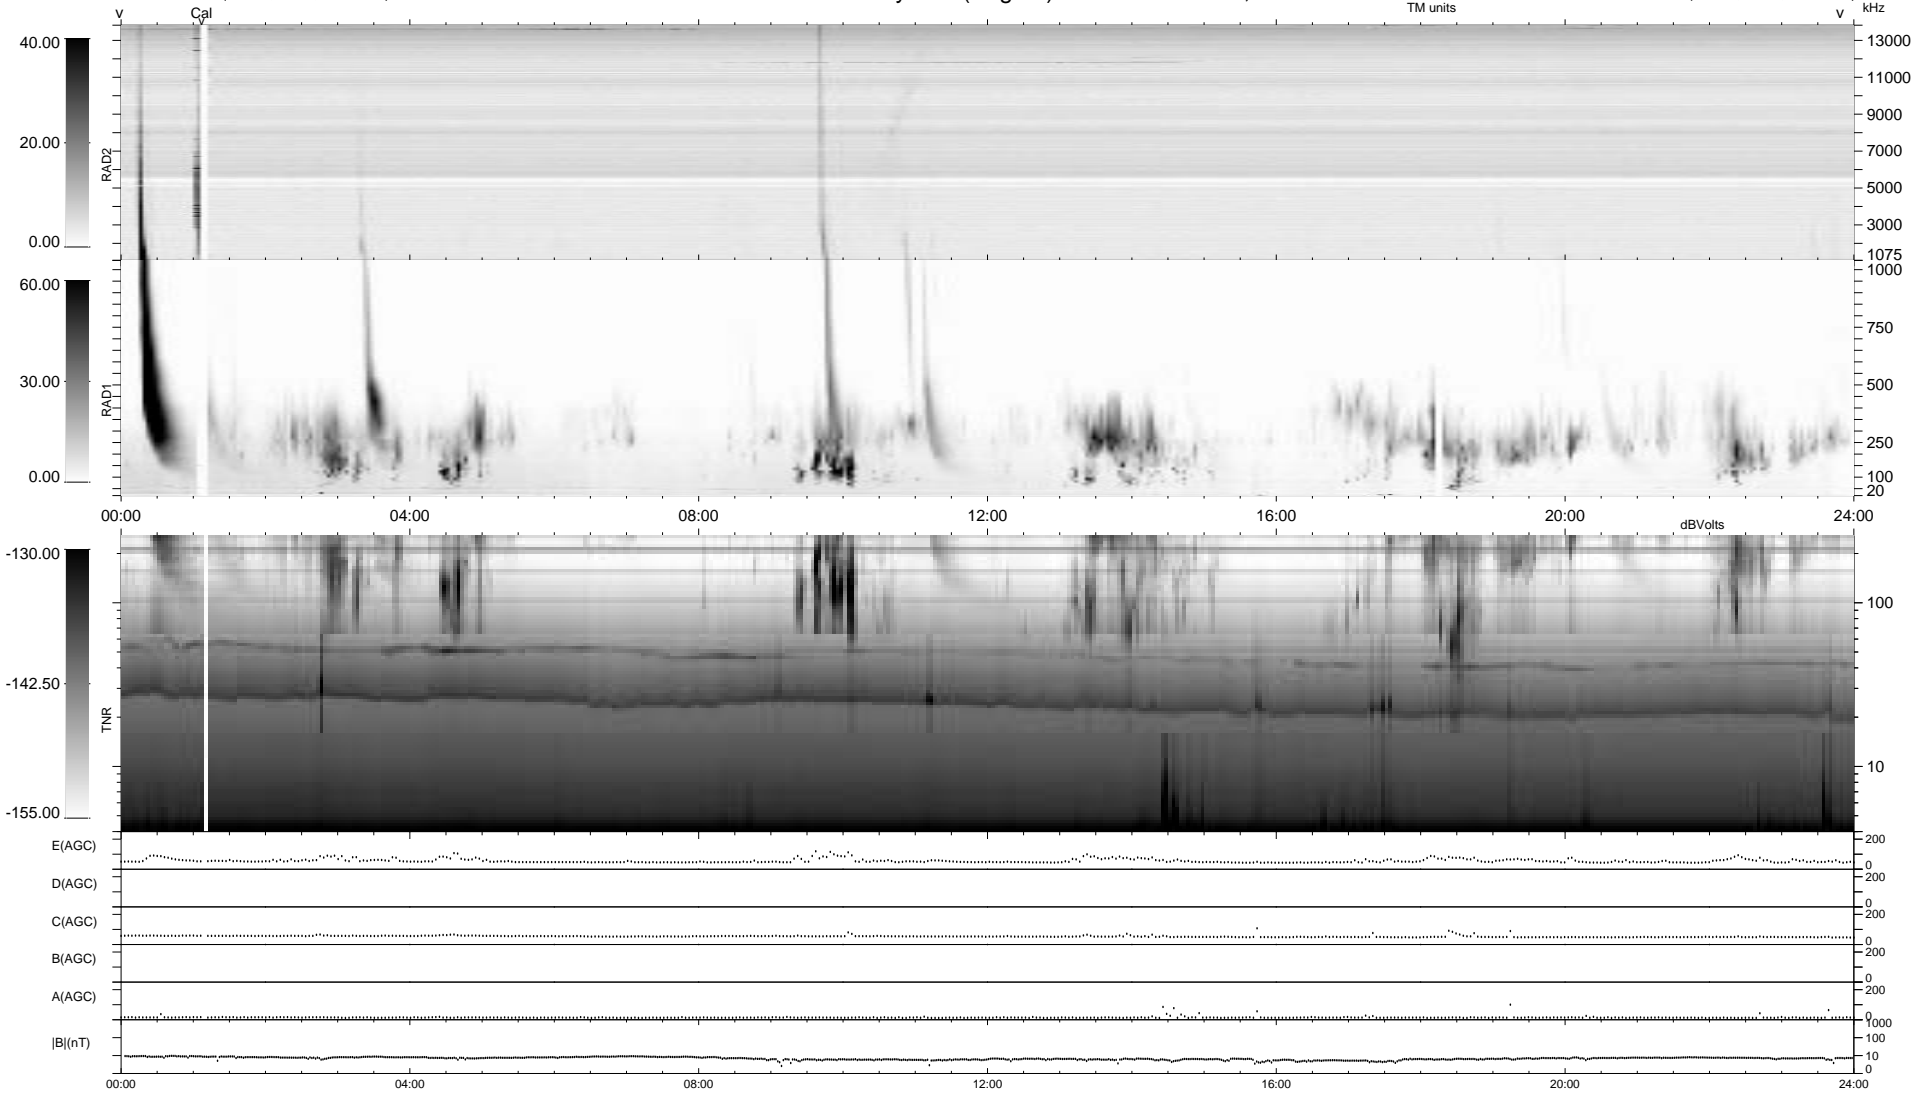

0 bad + 2 good MF/ZMF projected (100%) - 0 missing MFs
 Avg interval = 180 secs
 Re = -227.53 (207.41, 93.52, 1.47 GSE)

1.7d VMS-SunOS LZ version = v01

WIND/WAVES Summary Plot (Page 1) for 25-NOV-2004, DOY = 330

DAILY Thu Sep 4, 2008
 Re = 228.69 (208.24, 94.51, 2.13 GSE)

RAD2
 Antenna Ey
 Mode LIN(1)
 SUM/SEP SUM
 Toggle OFF

RAD1
 Antenna Ex
 Mode LIS(2,3)
 SUM/SEP SUM
 Toggle OFF

TNR
 Antenna ExEy
 Mode A-32
 Sweep ACE