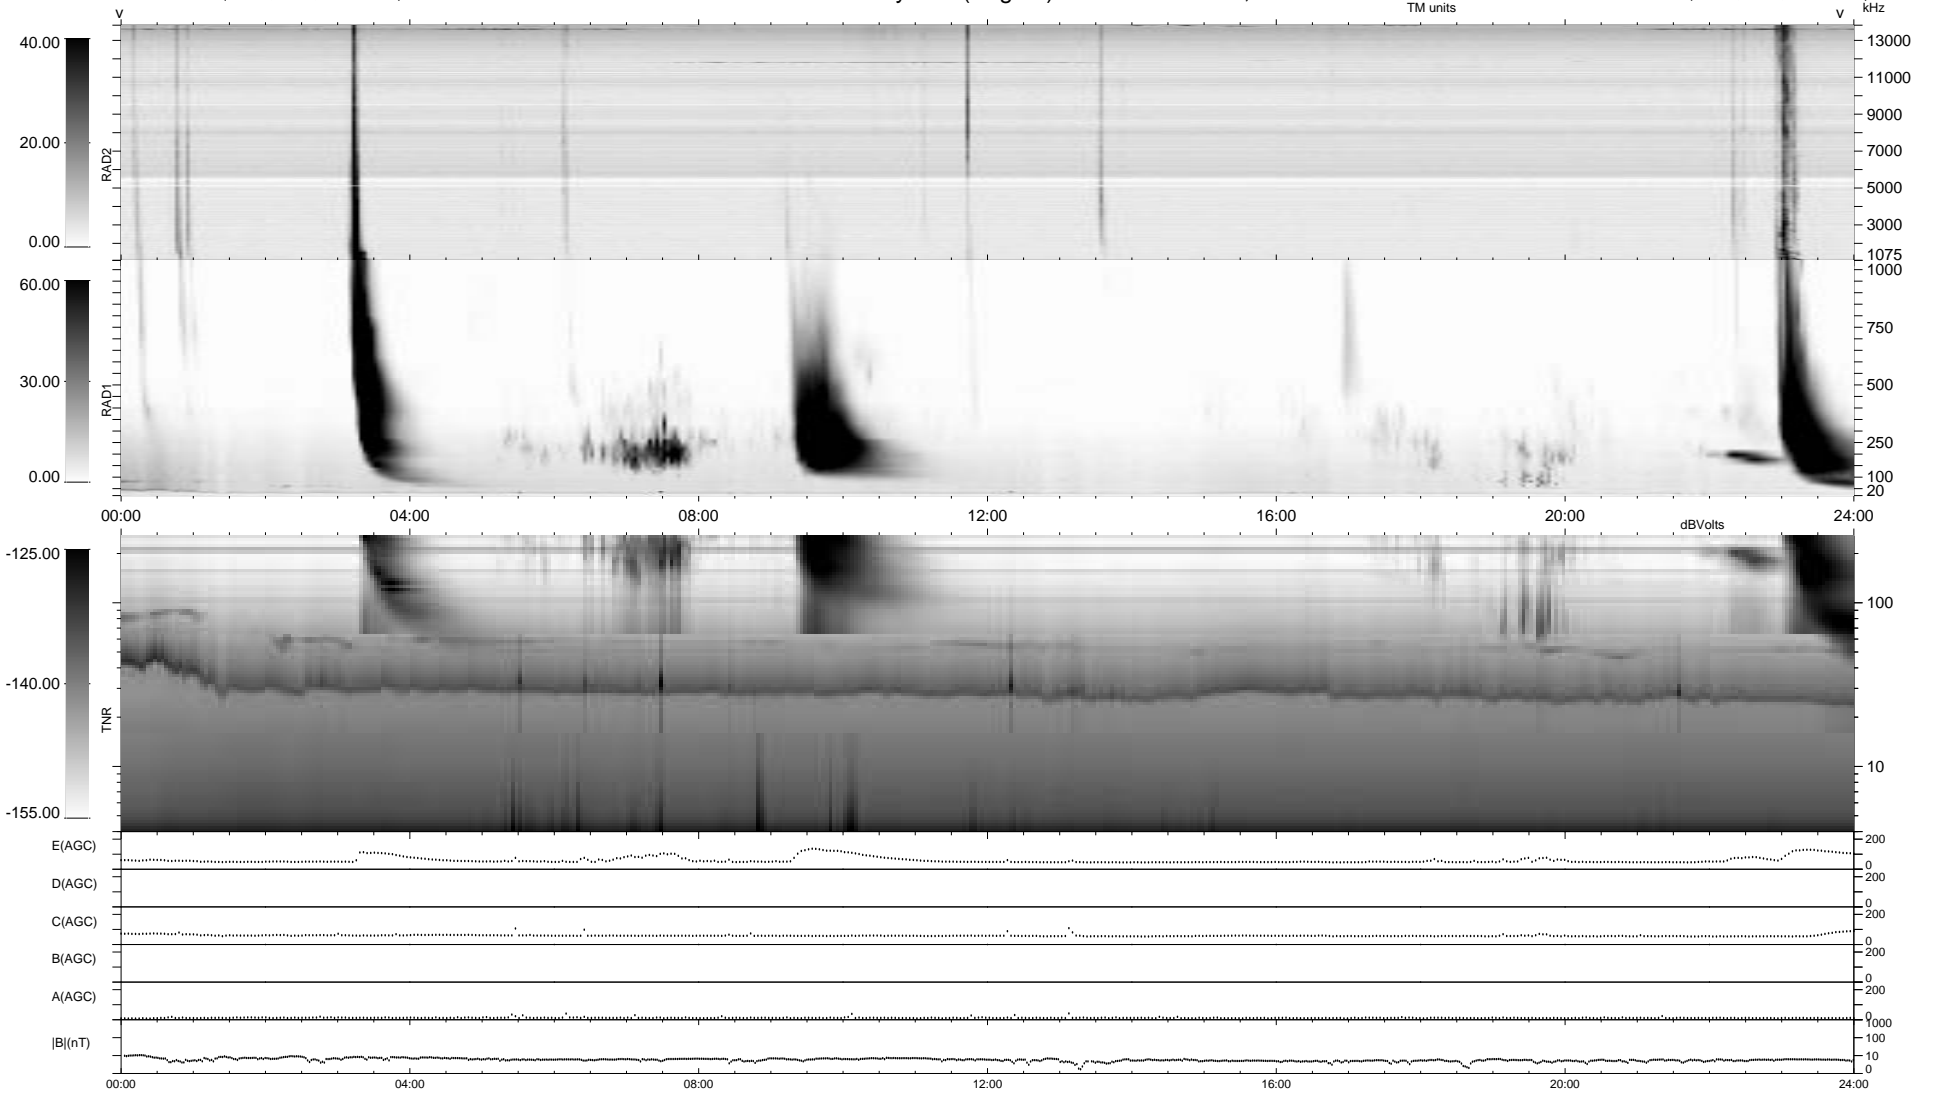

0 bad + 2 good MF/ZMF projected (100%) - 0 missing MFs
 Avg interval = 180 secs
 Re = 202.42 (197.57, 42.65, -11.12 GSE)

1.7d VMS-SunOS

LZ version = v01

WIND/WAVES Summary Plot (Page 1) for 04-NOV-2004, DOY = 309

DAILY Thu Sep 4, 2008
 Re = 203.43 (197.89, 45.93, -10.64 GSE)

RAD2
 Antenna Ey
 Mode LIN(1)
 SUM/SEP SUM
 Toggle OFF
 RAD1
 Antenna Ex
 Mode LIS(2,3)
 SUM/SEP SUM
 Toggle OFF
 TNR
 Antenna ExEy
 Mode A-32
 Sweep ACE