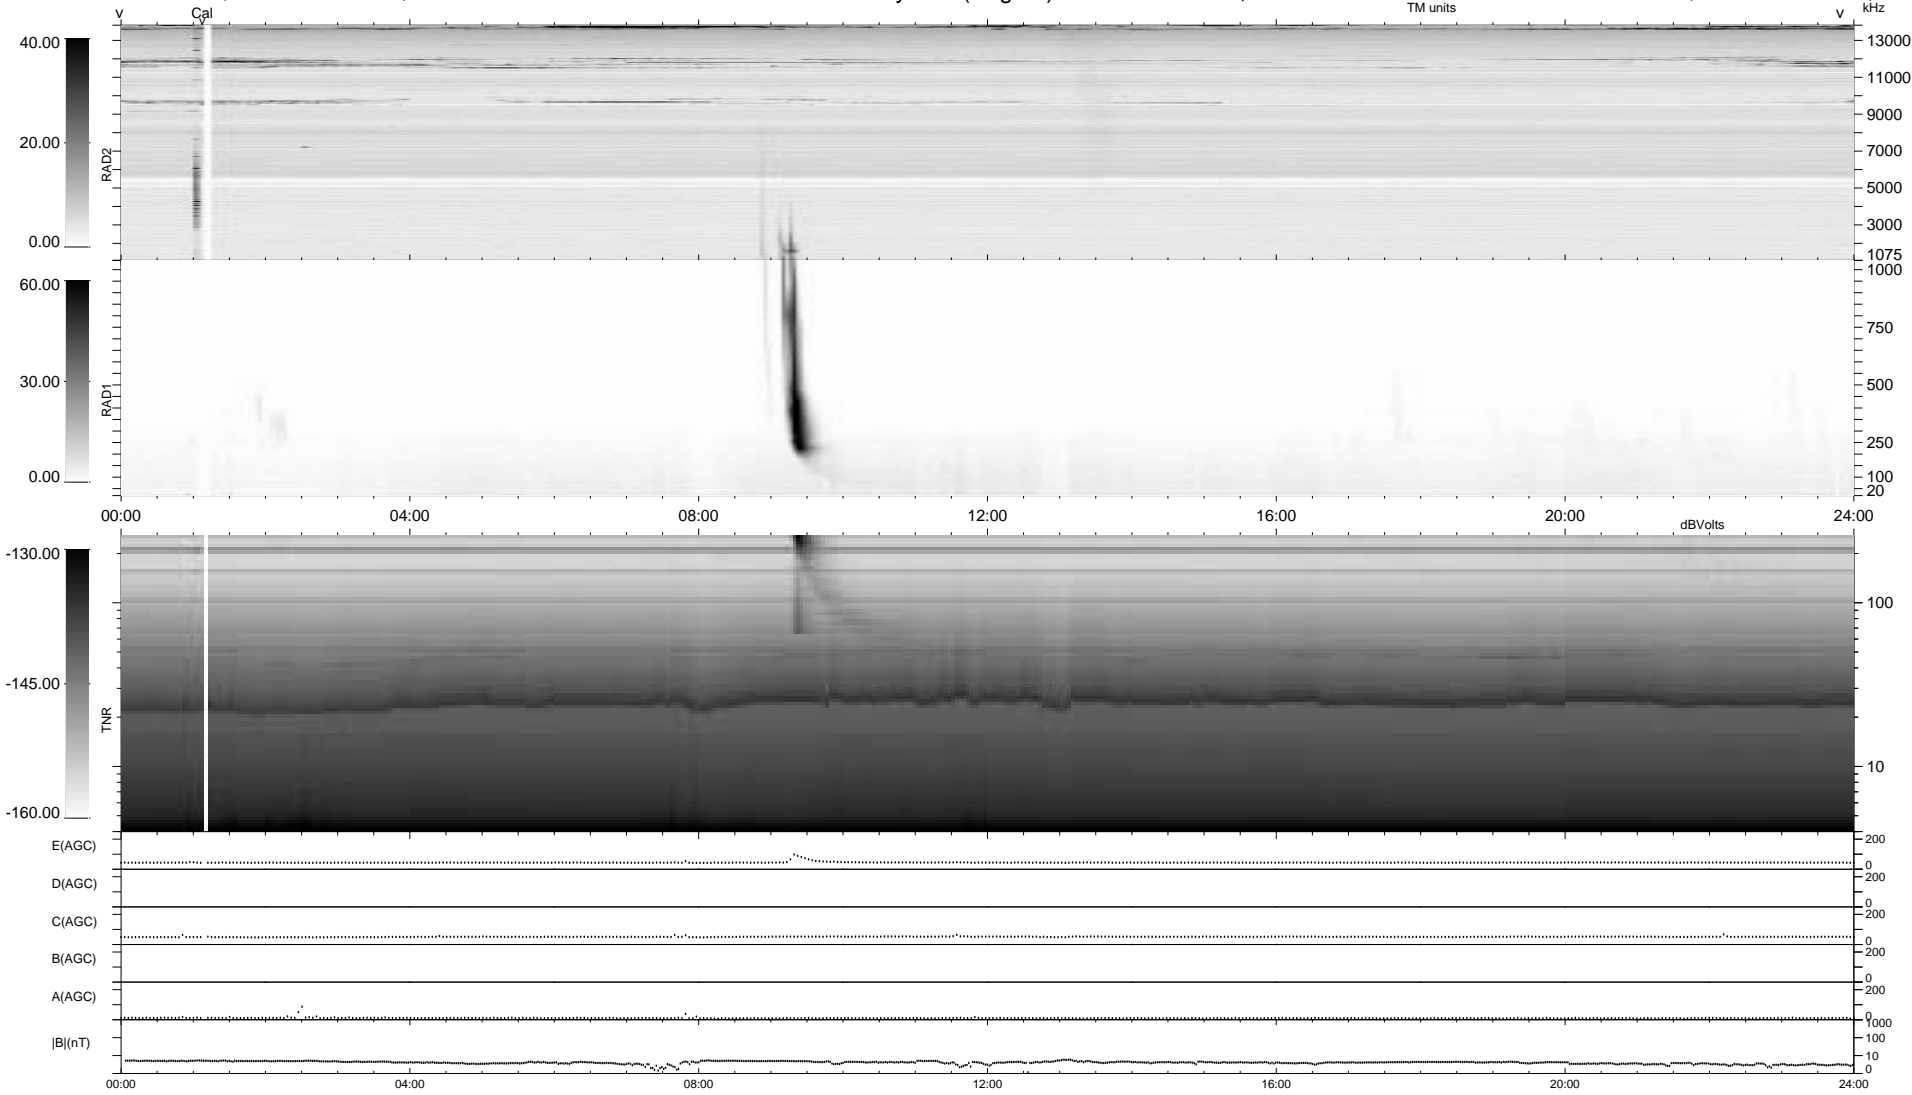

0 bad + 2 good MF/ZMF projected (100%) - 0 missing MFs
 Avg interval = 180 secs
 Re = 217.11 (202.93, -76.14, -12.58 GSE)

1.7d VMS-SunOS LZ version = v01
 DAILY Thu Sep 4, 2008
 Re = 215.86 (202.41, -73.86, -12.94 GSE)

WIND/WAVES Summary Plot (Page 1) for 30-SEP-2004, DOY = 274

```

RAD2
Antenna Ey .....
Mode LIN(1) .....
SUM/SEP SUM .....
Toggle OFF .....

RAD1
Antenna Ex .....
Mode LIS(2,3) .....
SUM/SEP SUM .....
Toggle OFF .....

TNR
Antenna ExEy .....
Mode A-32 .....
Sweep ACE .....
  
```