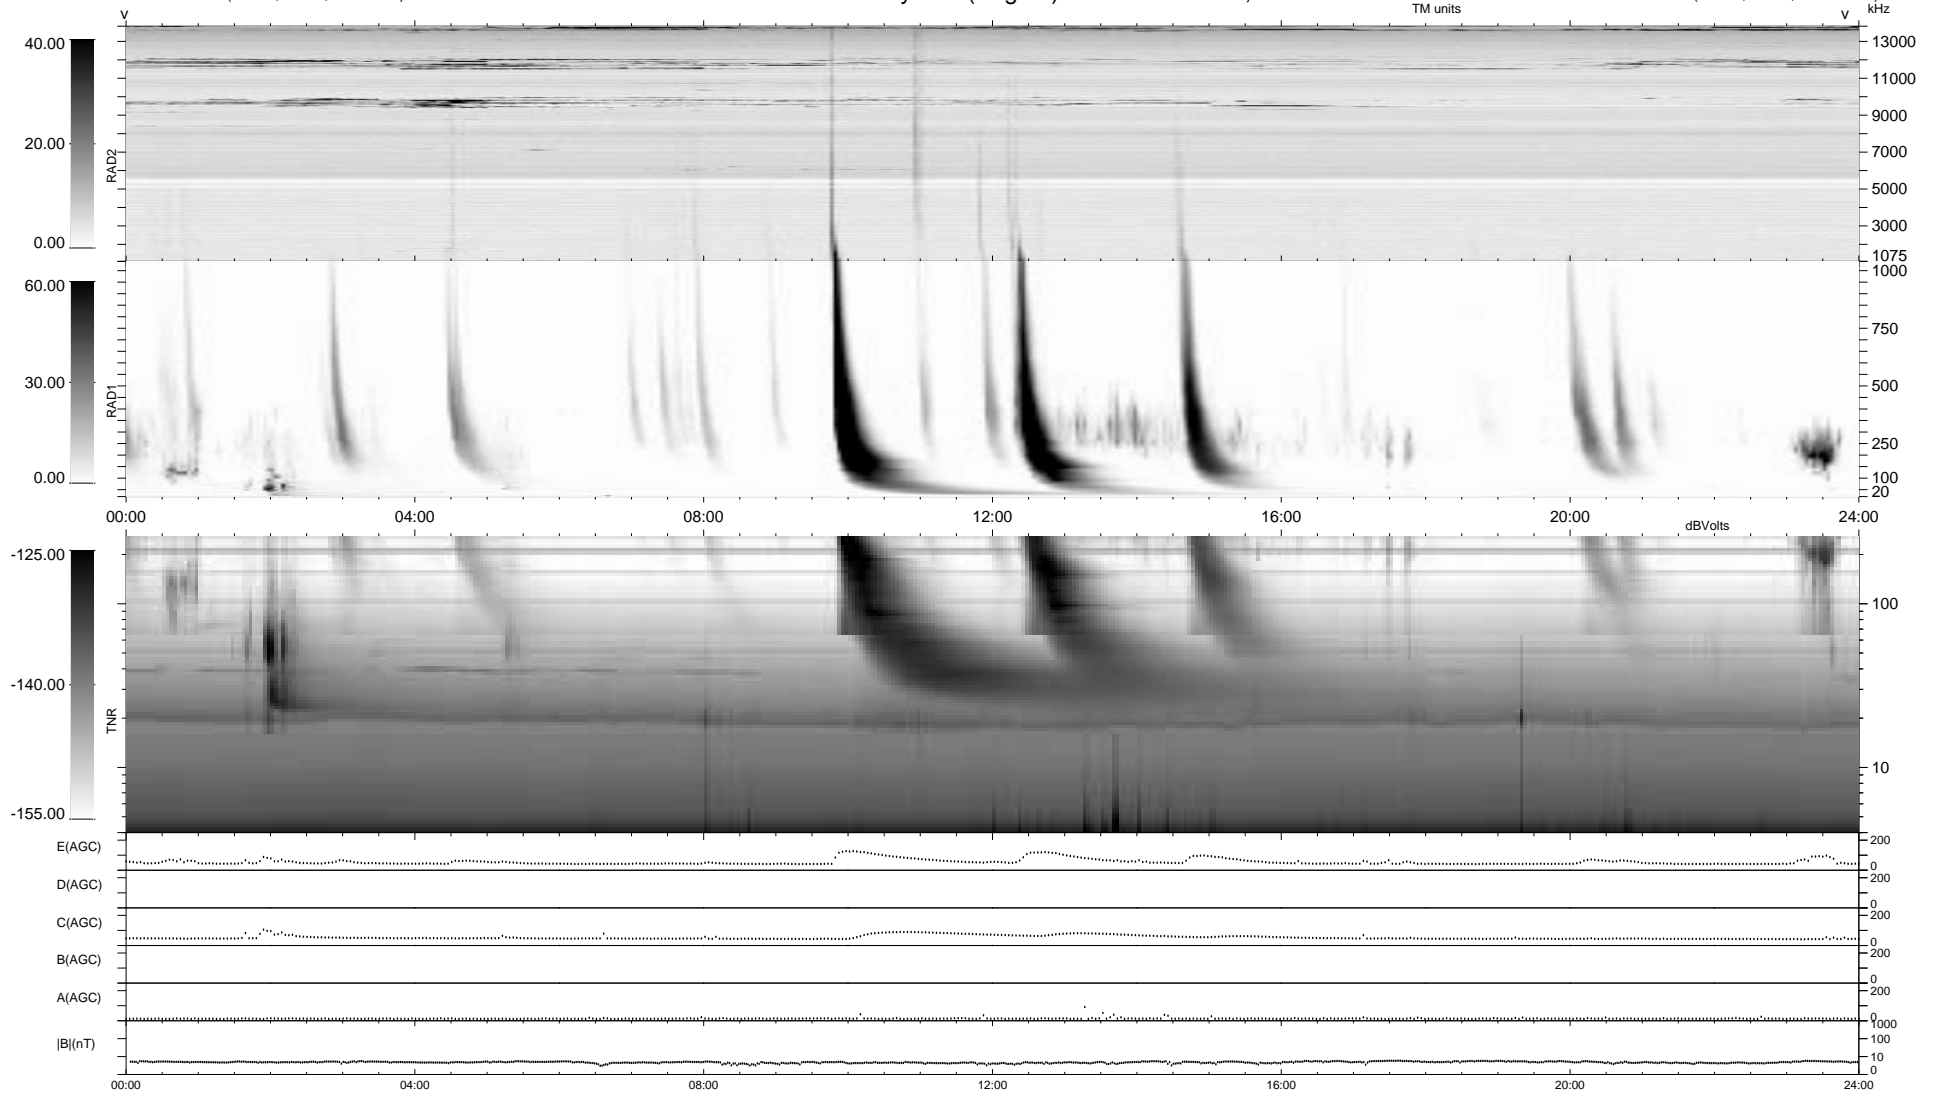

0 bad + 2 good MF/ZMF projected (100%) - 0 missing MFs
 Avg interval = 180 secs
 Re = -226.91 (208.37, -89.30, -9.57 GSE)

1.7d VMS-SunOS LZ version = v01

WIND/WAVES Summary Plot (Page 1) for 23-SEP-2004, DOY = 267

DAILY Thu Sep 4, 2008
 Re = 225.43 (207.43, -87.71, -10.02 GSE)

RAD2
 Antenna Ey
 Mode LIN(1)
 SUM/SEP SUM
 Toggle OFF
 RAD1
 Antenna Ex
 Mode LIS(2,3)
 SUM/SEP SUM
 Toggle OFF
 TNR
 Antenna ExEy
 Mode A-32
 Sweep ACE