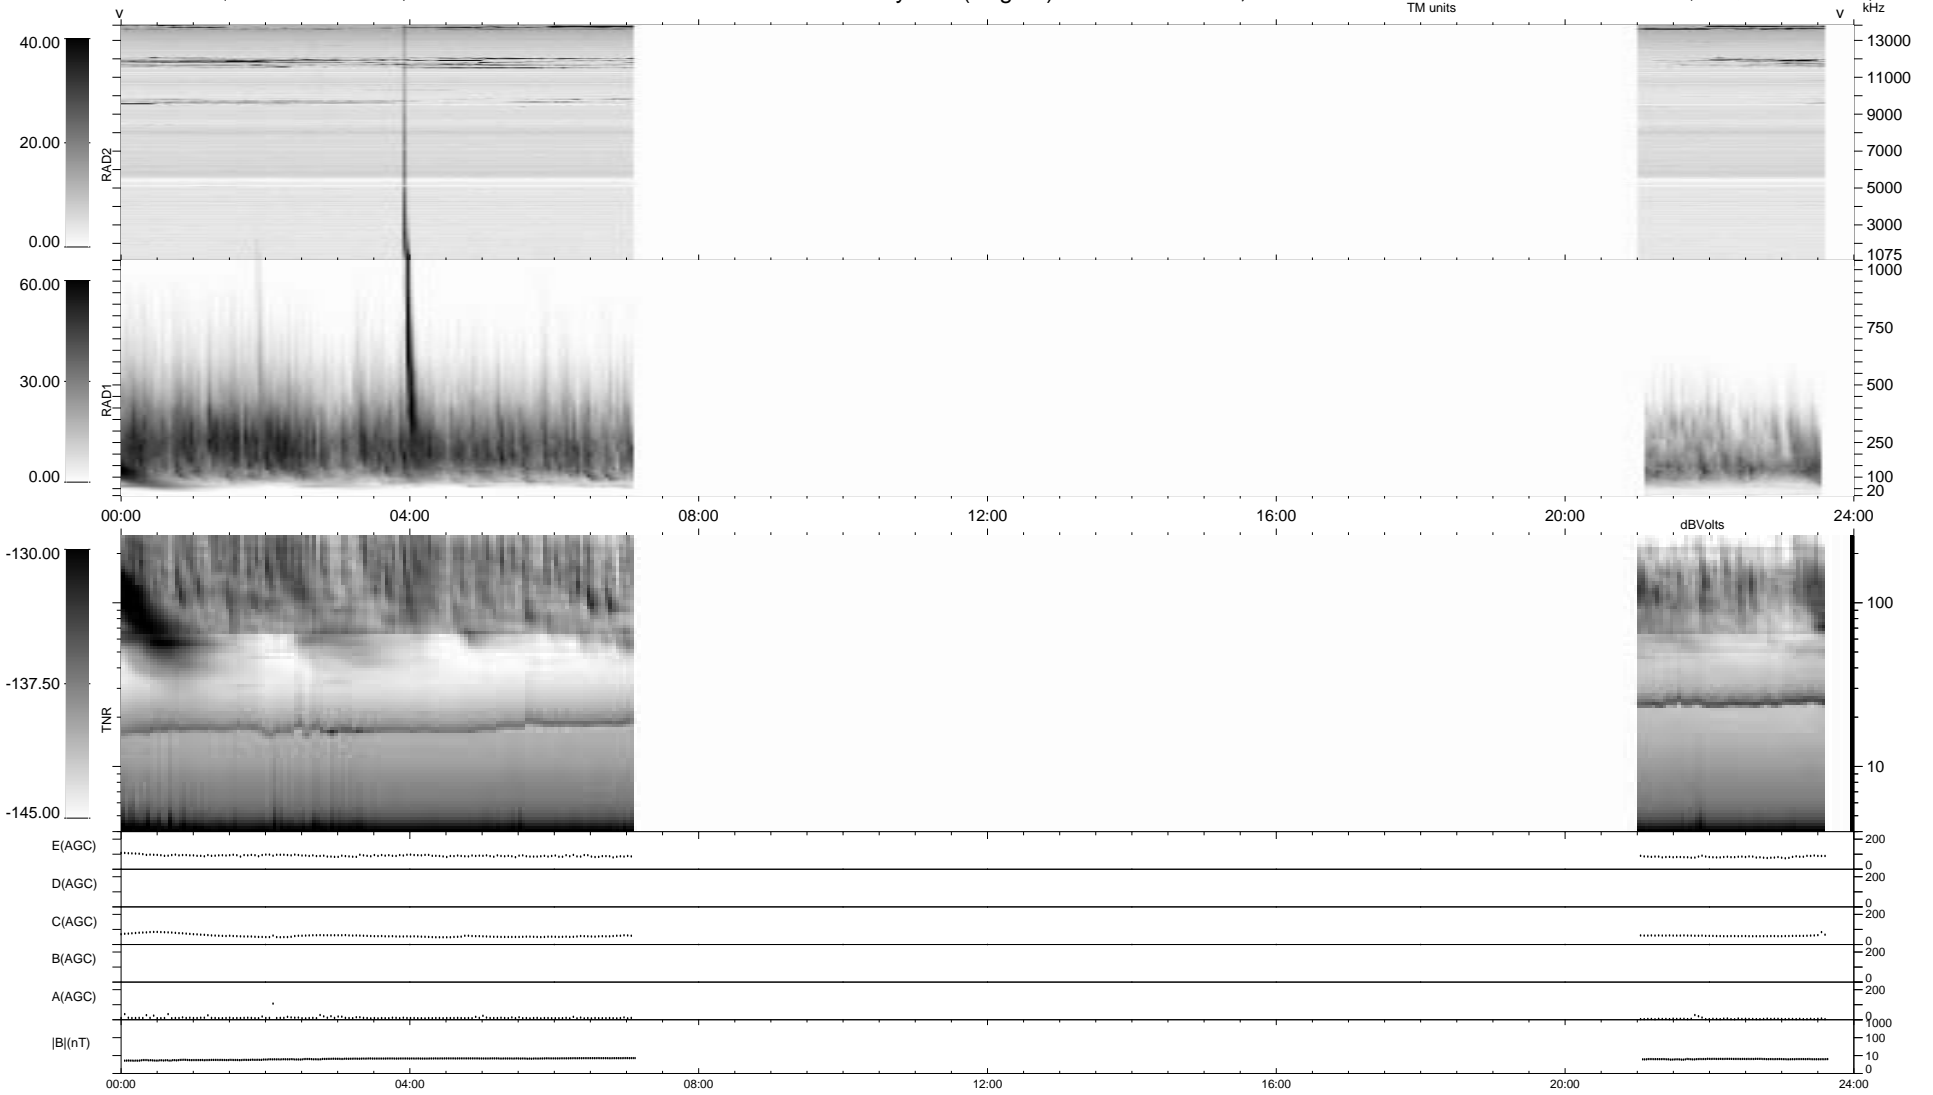

0 bad + 2 good MF/ZMF projected (100%) - 0 missing MFs
 Avg interval = 180 secs
 Re = -243.26 (221.16, -101.27, -2.81 GSE)

1.7d VMS-SunOS LZ version = v01
 DAILY Thu Sep 4, 2008
 Re = 242.17 (220.11, -100.92, -3.39 GSE)

WIND/WAVES Summary Plot (Page 1) for 11-SEP-2004, DOY = 255

RAD2
 Antenna Ey
 Mode LIN(1)
 SUM/SEP SUM
 Toggle OFF

RAD1
 Antenna Ex
 Mode LIS(2,3)
 SUM/SEP SUM
 Toggle OFF

TNR
 Antenna ExEy
 Mode A-32
 Sweep ACE