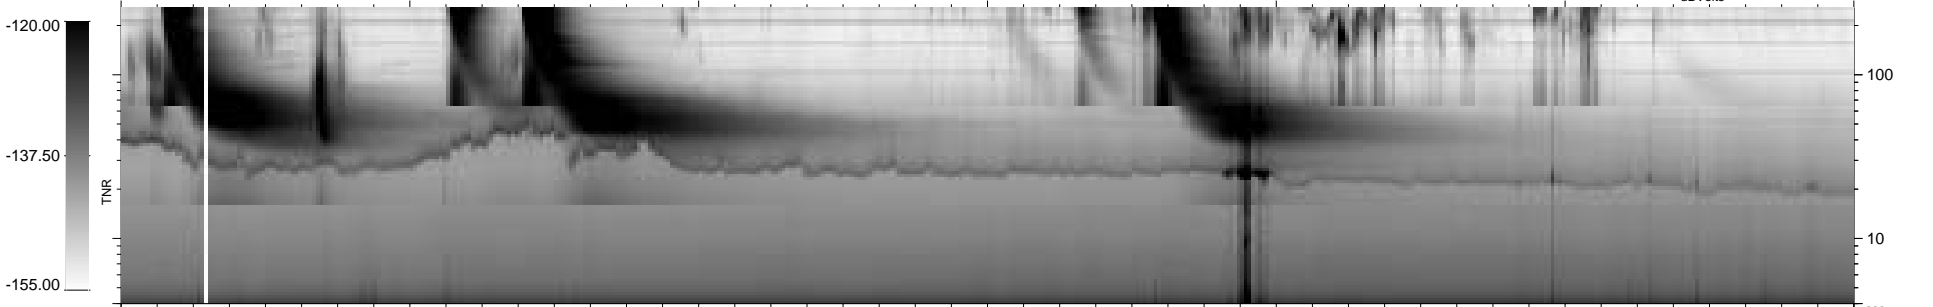

0 bad + 2 good MF/ZMF projected (100%) - 0 missing MFs
 Avg interval = 180 secs
 Re = 252.15 (233.23, -95.77, 3.57 GSE)

1.7d VMS-SunOS

LZ version = v01

WIND/WAVES Summary Plot (Page 1) for 31-AUG-2004, DOY = 244

DAILY Thu Sep 4, 2008
 Re = 251.50 (232.04, -96.95, 3.00 GSE)

RAD2
 Antenna Ey
 Mode LIN(1)
 SUM/SEP SUM
 Toggle OFF
 RAD1
 Antenna Ex
 Mode LIS(2,3)
 SUM/SEP SUM
 Toggle OFF
 TNR
 Antenna ExEy
 Mode A-32
 Sweep ACE