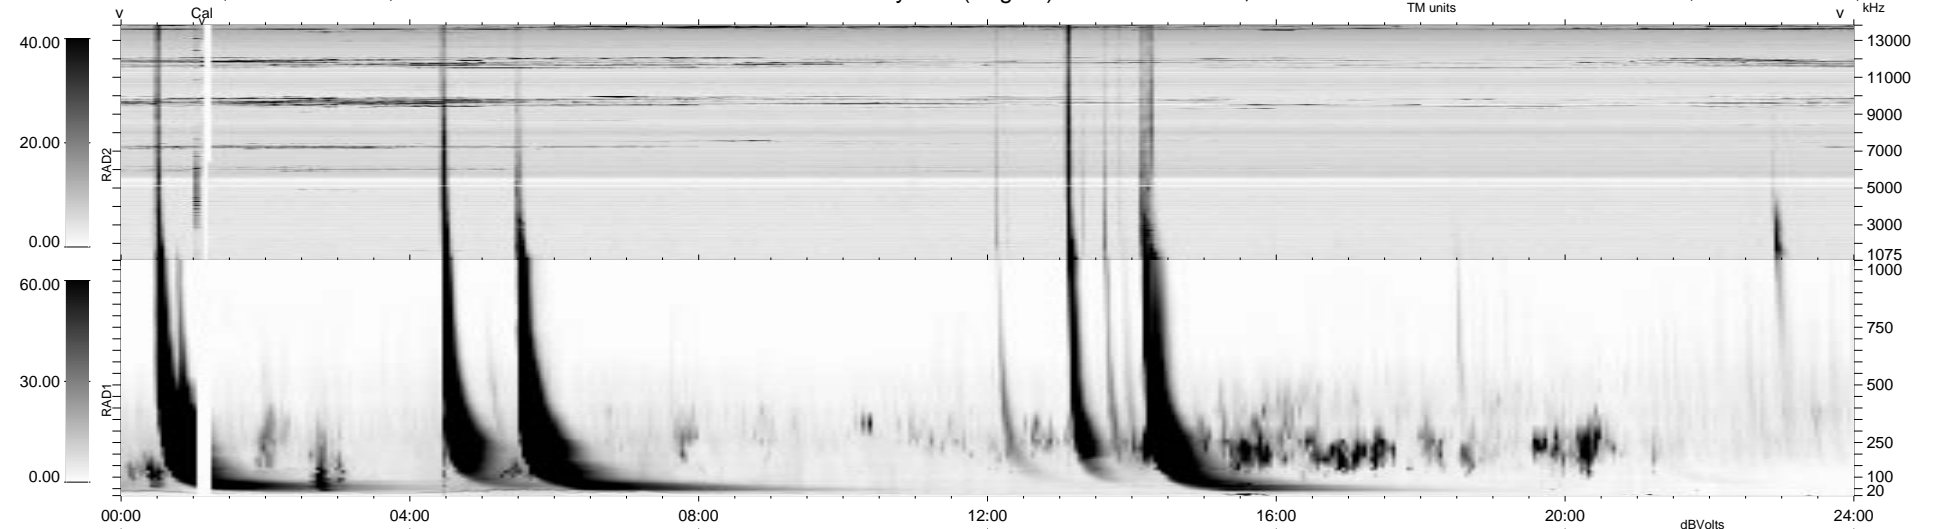

0 bad + 2 good MF/ZMF projected (100%) - 0 missing MFs
 Avg interval = 180 secs
 Re = 252.15 (233.23, -95.77, 3.57 GSE)

1.7d VMS-SunOS

LZ version = v01

WIND/WAVES Summary Plot (Page 1) for 31-AUG-2004, DOY = 244

DAILY Thu Sep 4, 2008
 Re = 251.50 (232.04, -96.95, 3.00 GSE)

RAD2
 Antenna Ey
 Mode LIN(1)
 SUM/SEP SUM
 Toggle OFF
 RAD1
 Antenna Ex
 Mode LIS(2,3)
 SUM/SEP SUM
 Toggle OFF
 TNR
 Antenna ExEy
 Mode A-32
 Sweep ACE