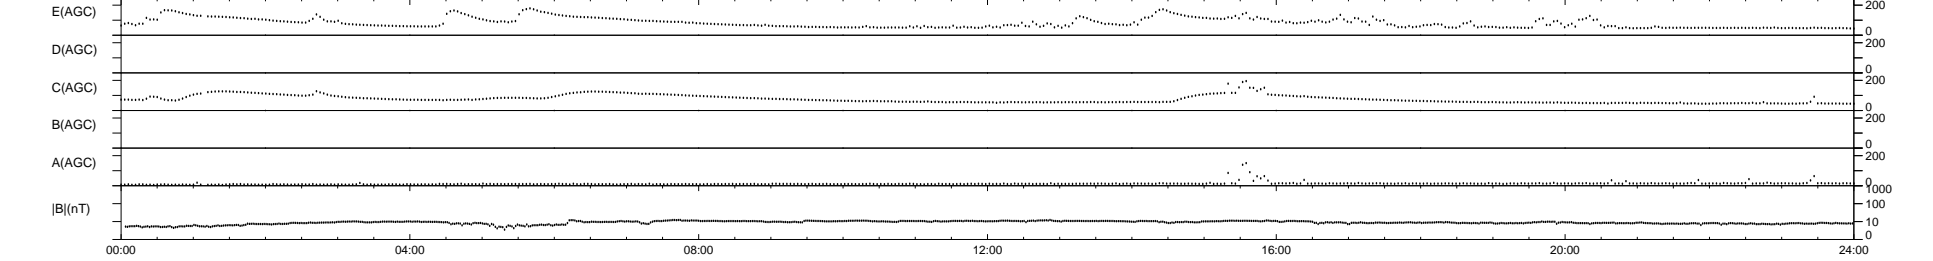

0 bad + 2 good MF/ZMF projected (100%) - 0 missing MFs
 Avg interval = 180 secs
 Re = 252.15 (233.23, -95.77, 3.57 GSE)

1.7d VMS-SunOS

LZ version = v01

WIND/WAVES Summary Plot (Page 1) for 31-AUG-2004, DOY = 244

DAILY Thu Sep 4, 2008
 Re = 251.50 (232.04, -96.95, 3.00 GSE)

RAD2
 Antenna Ey
 Mode LIN(1)
 SUM/SEP SUM
 Toggle OFF
 RAD1
 Antenna Ex
 Mode LIS(2,3)
 SUM/SEP SUM
 Toggle OFF
 TNR
 Antenna ExEy
 Mode A-32
 Sweep ACE