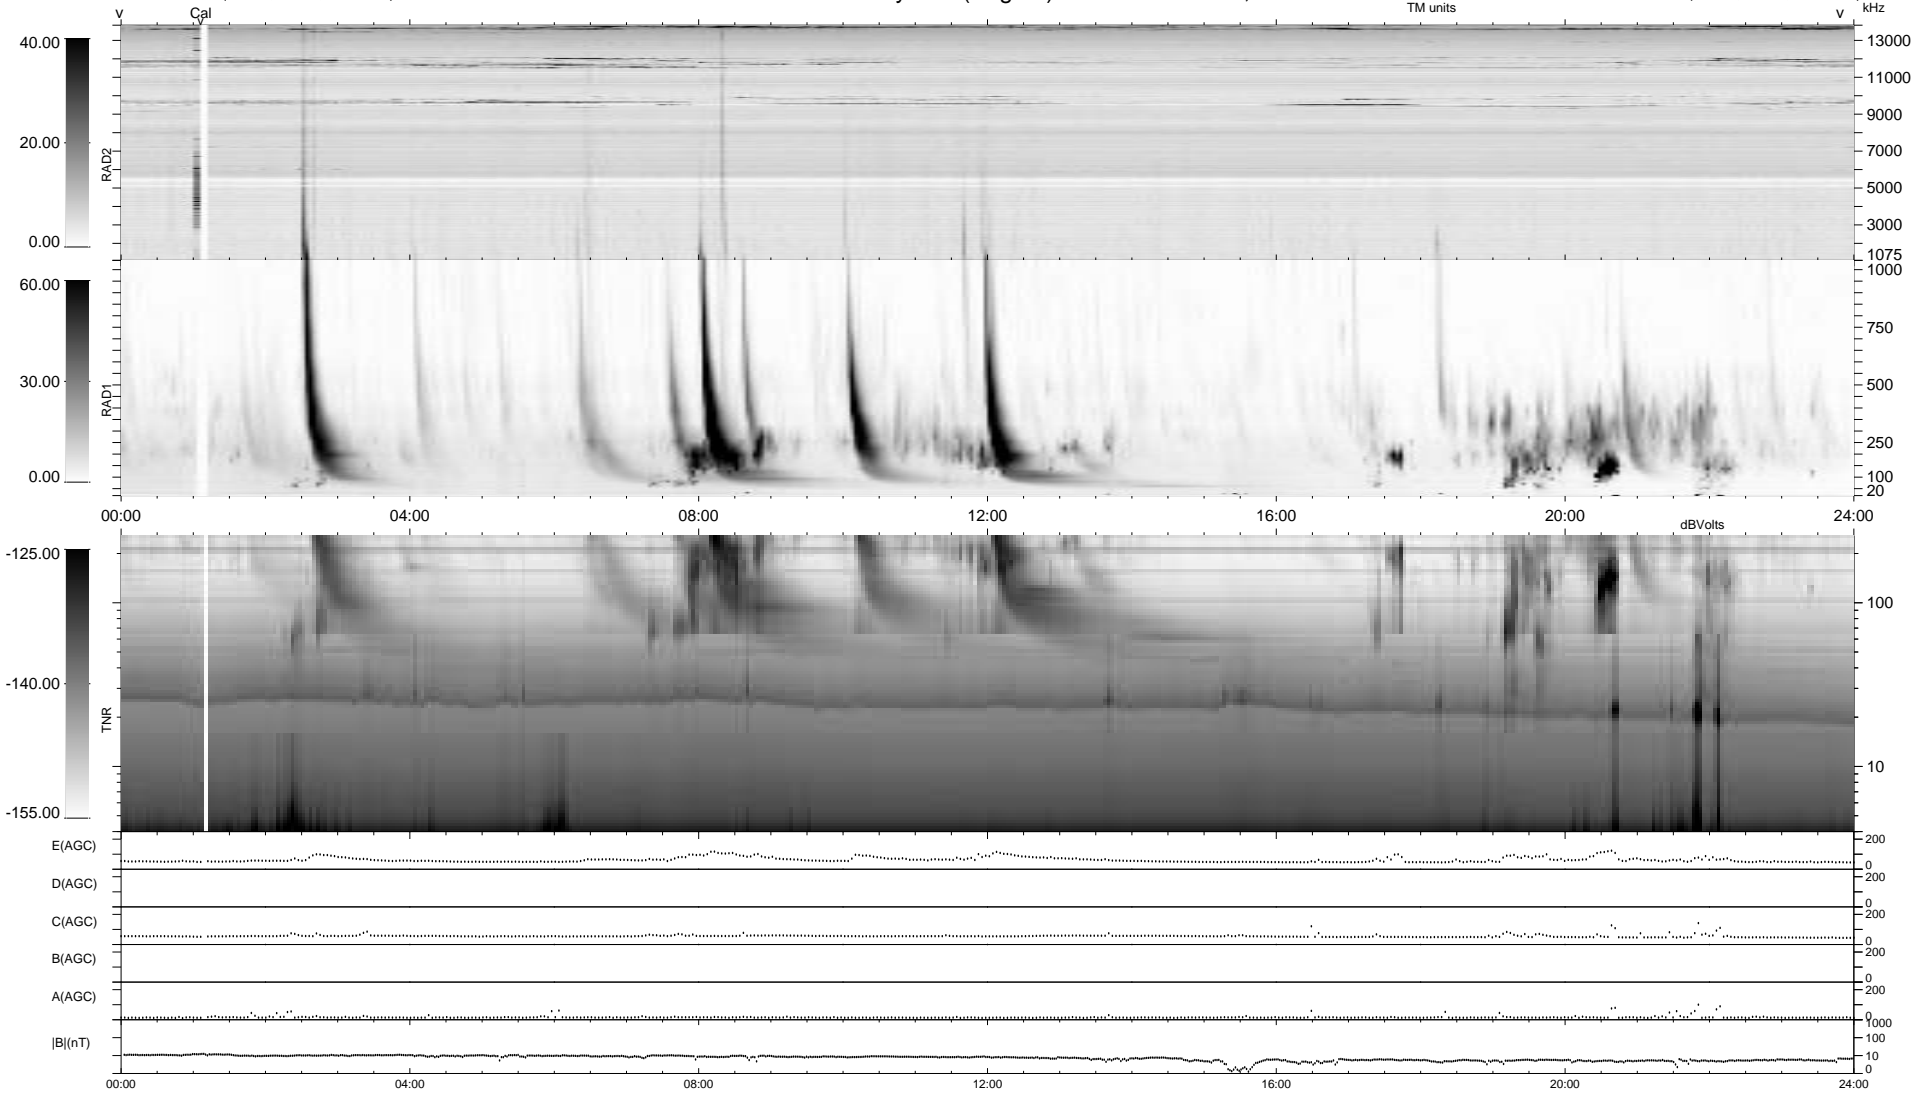

0 bad + 2 good MF/ZMF projected (100%) - 0 missing MFs
 Avg interval = 180 secs
 Re = -258.65 (246.17, -78.84, 9.16 GSE)

1.7d VMS-SunOS LZ version = v01
 DAILY Wed Sep 3, 2008
 Re = 258.06 (244.92, -80.83, 8.63 GSE)

WIND/WAVES Summary Plot (Page 1) for 21-AUG-2004, DOY = 234

RAD2
 Antenna Ey
 Mode LIN(1)
 SUM/SEP SUM
 Toggle OFF

RAD1
 Antenna Ex
 Mode LIS(2,3)
 SUM/SEP SUM
 Toggle OFF

TNR
 Antenna ExEy
 Mode A-32
 Sweep ACE