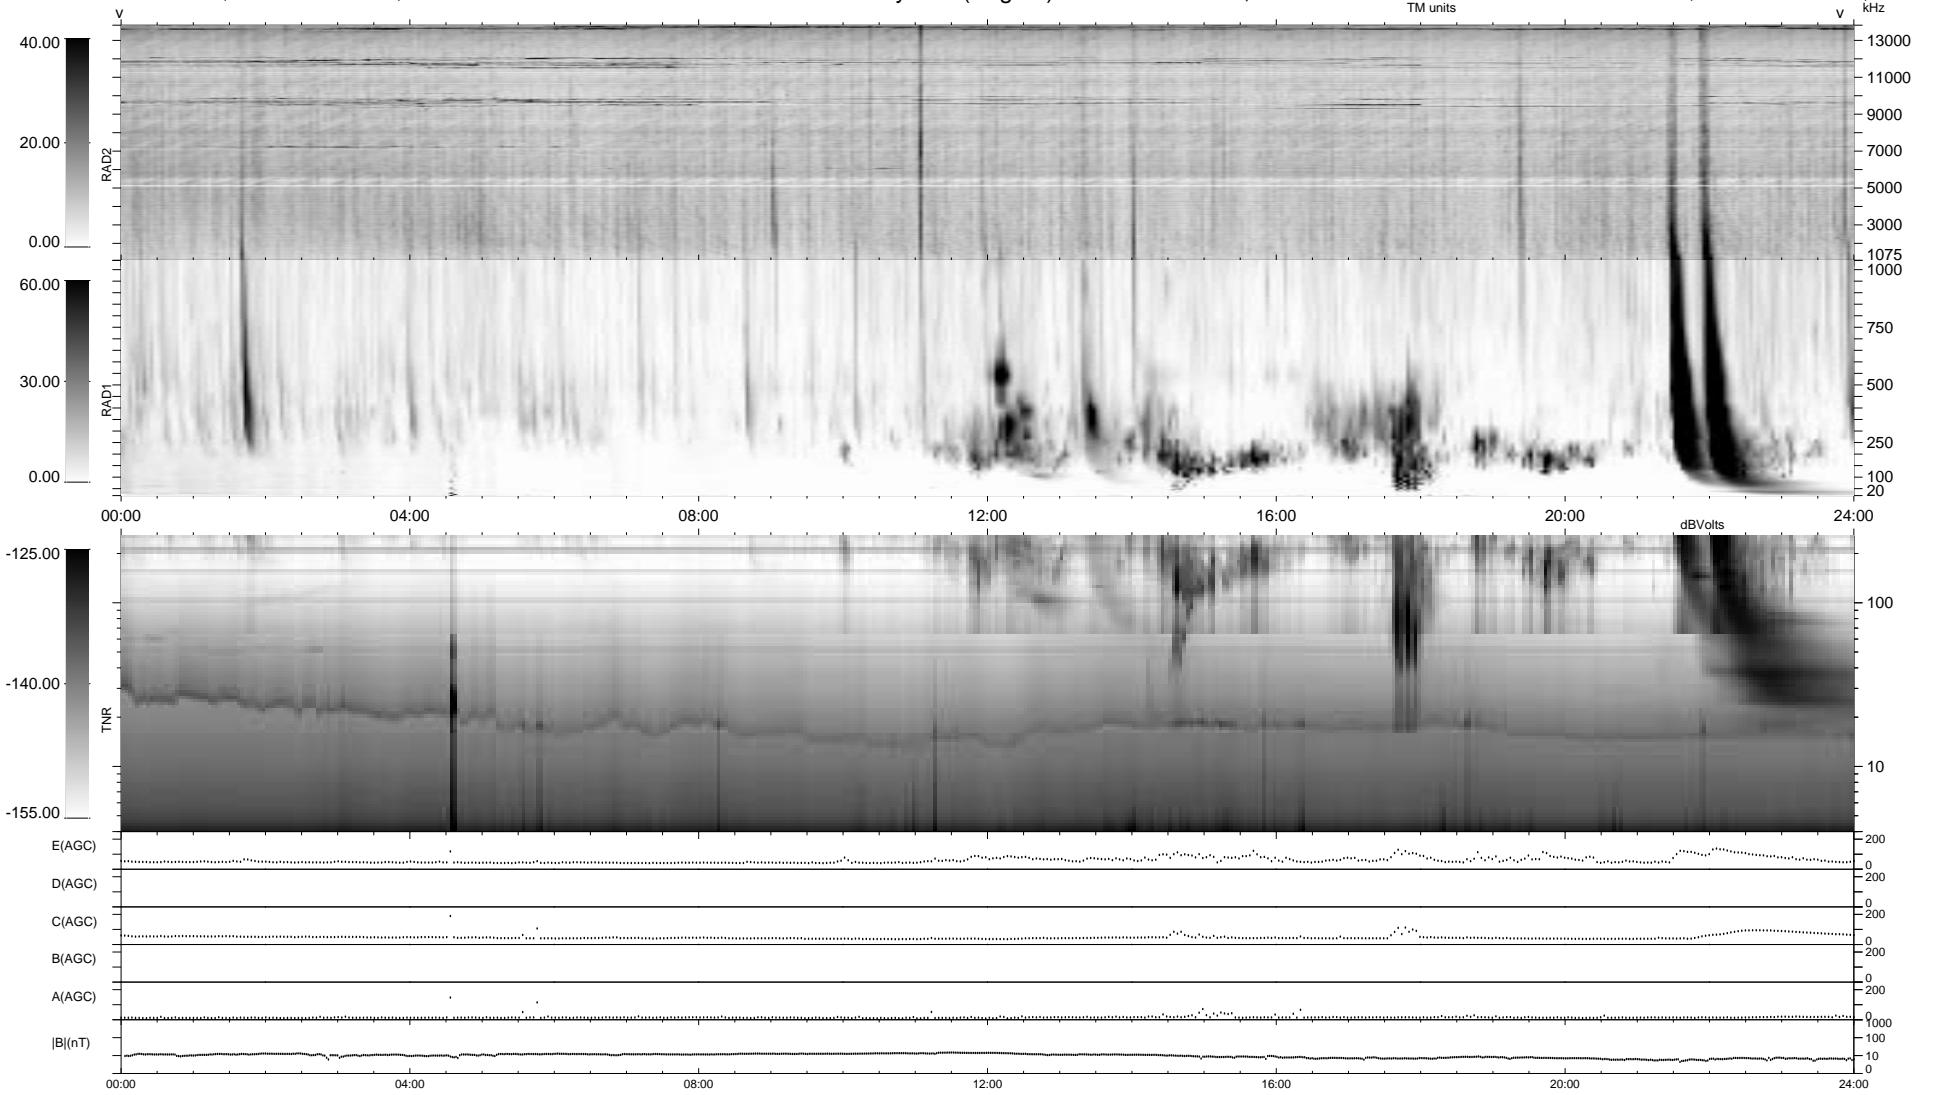

0 bad + 2 good MF/ZMF projected (100%) - 0 missing MFs
 Avg interval = 180 secs
 Re = - 261.93 (256.28, -52.21, 14.26 GSE)

1.7d VMS-SunOS LZ version = v01
 DAILY Wed Sep 3, 2008
 Re = 261.90 (255.68, -55.01, 13.87 GSE)

WIND/WAVES Summary Plot (Page 1) for 10-AUG-2004, DOY = 223

RAD2
 Antenna Ey
 Mode LIN(1)
 SUM/SEP SUM
 Toggle OFF
 RAD1
 Antenna Ex
 Mode LIS(2,3)
 SUM/SEP SUM
 Toggle OFF
 TNR
 Antenna ExEy
 Mode A-32
 Sweep ACE