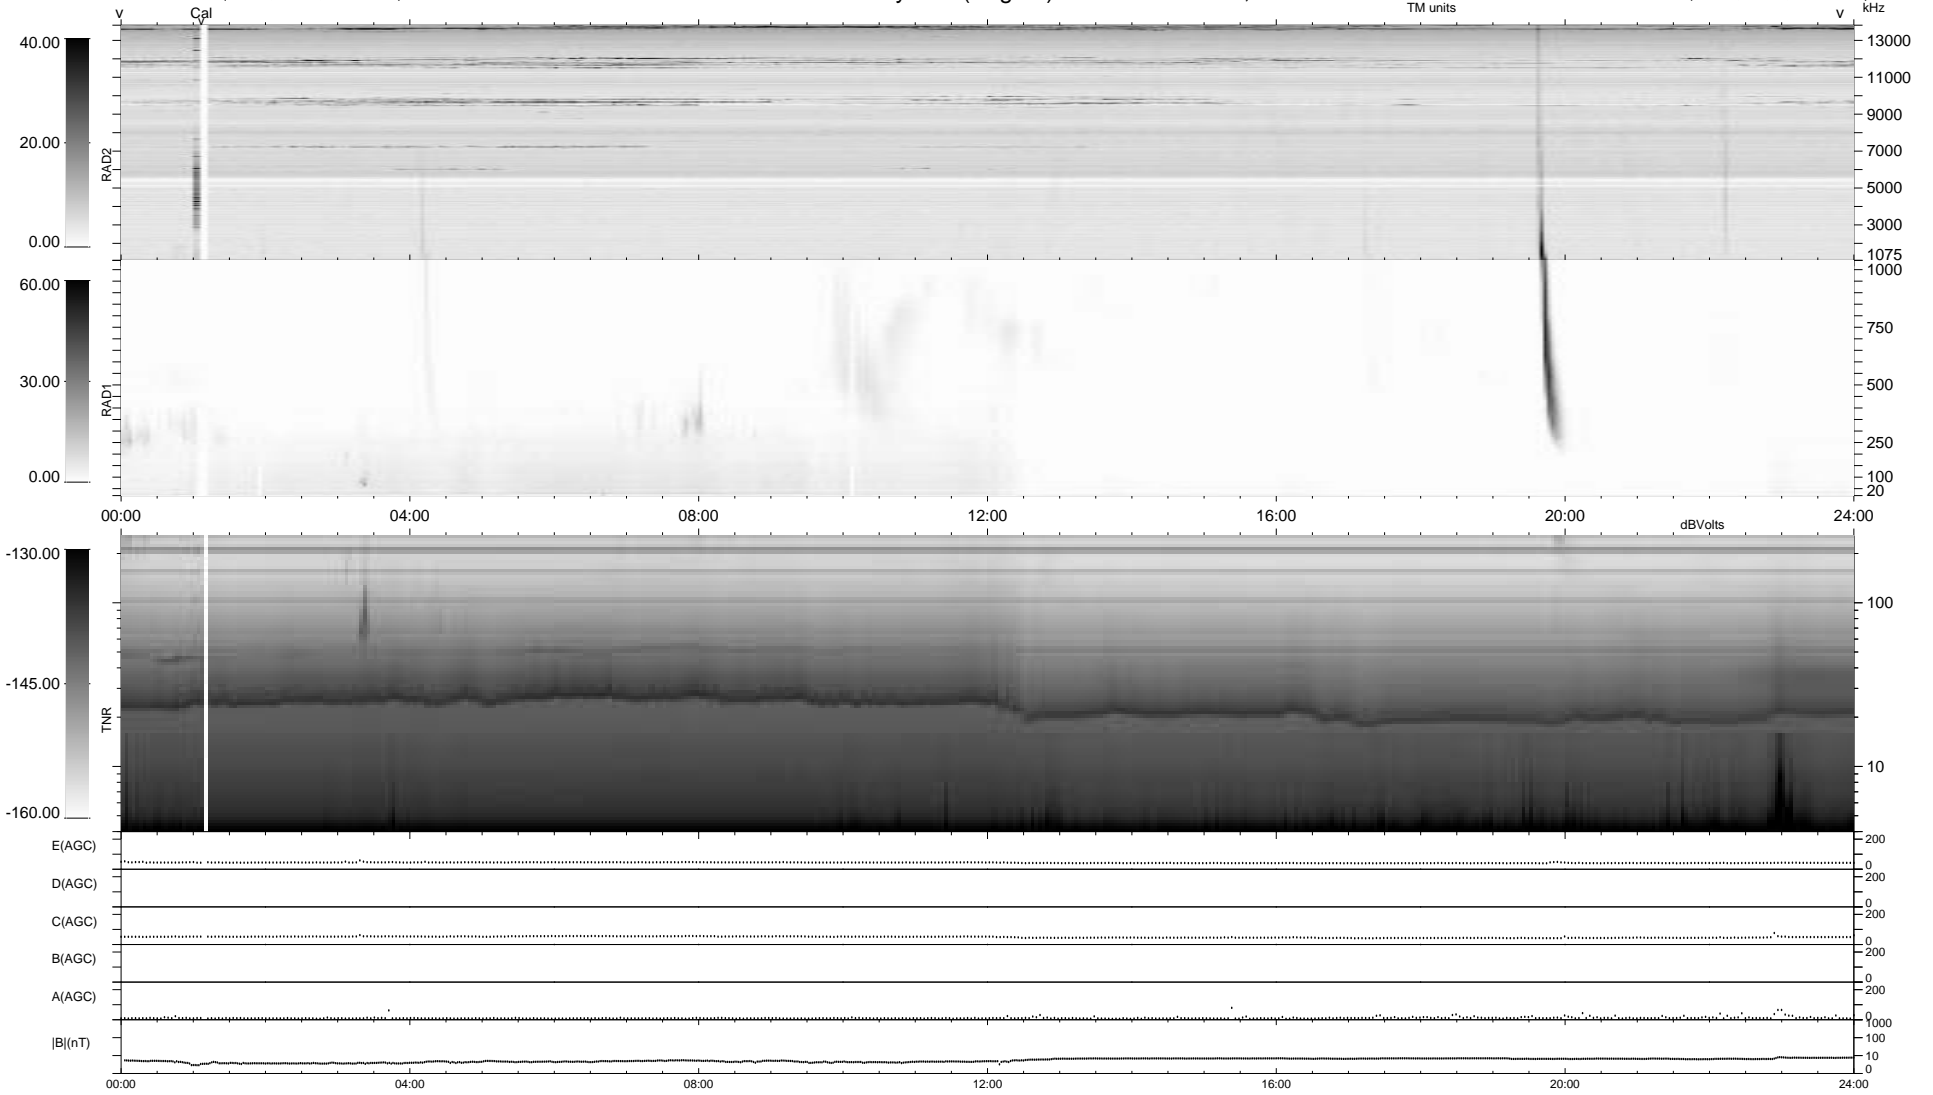

0 bad + 2 good MF/ZMF projected (100%) - 0 missing MFs
 Avg interval = 180 secs
 Re = 261.47 (259.19, -30.26, 16.58 GSE)

1.7d VMS-SunOS

LZ version = v01

WIND/WAVES Summary Plot (Page 1) for 03-AUG-2004, DOY = 216

DAILY Wed Sep 3, 2008
 Re = 261.56 (258.88, -33.58, 16.29 GSE)

RAD2
 Antenna Ey
 Mode LIN(1)
 SUM/SEP SUM
 Toggle OFF

RAD1
 Antenna Ex
 Mode LIS(2,3)
 SUM/SEP SUM
 Toggle OFF

TNR
 Antenna ExEy
 Mode A-32
 Sweep ACE