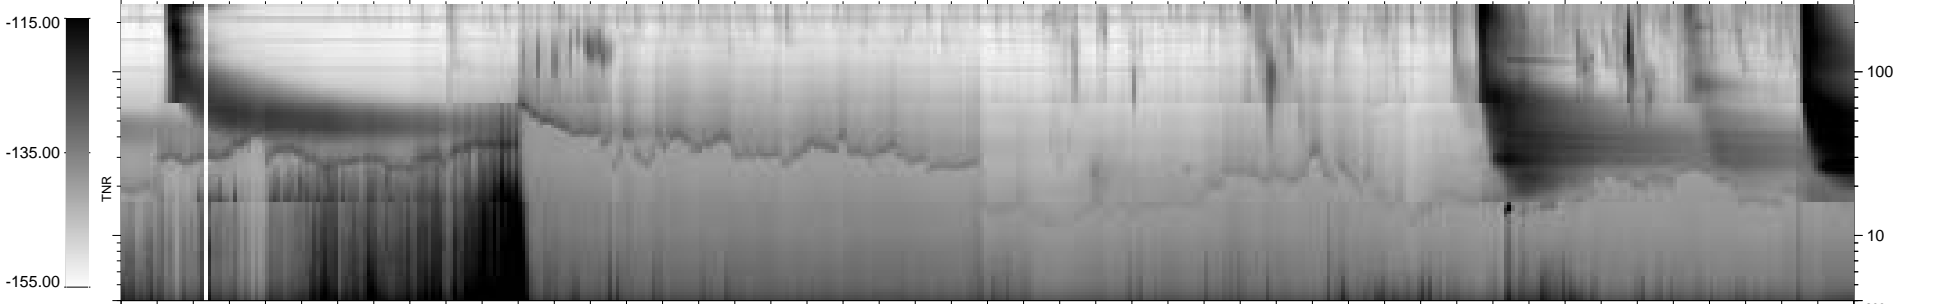

0 bad + 2 good MF/ZMF projected (100%) - 0 missing MFs  
 Avg interval = 180 secs  
 Re = - 261.55 (260.85, 3.92, 18.76 GSE)

1.7d VMS-SunOS LZ version = v01  
 DAILY Wed Sep 3, 2008  
 Re = 261.53 (260.86, 0.62, 18.61 GSE)

WIND/WAVES Summary Plot (Page 1) for 24-JUL-2004, DOY = 206

RAD2  
 Antenna Ey  
 Mode LIN(1)  
 SUM/SEP SUM  
 Toggle OFF

RAD1  
 Antenna Ex  
 Mode LIS(2,3)  
 SUM/SEP SUM  
 Toggle OFF

TNR  
 Antenna ExEy  
 Mode A-32  
 Sweep ACE