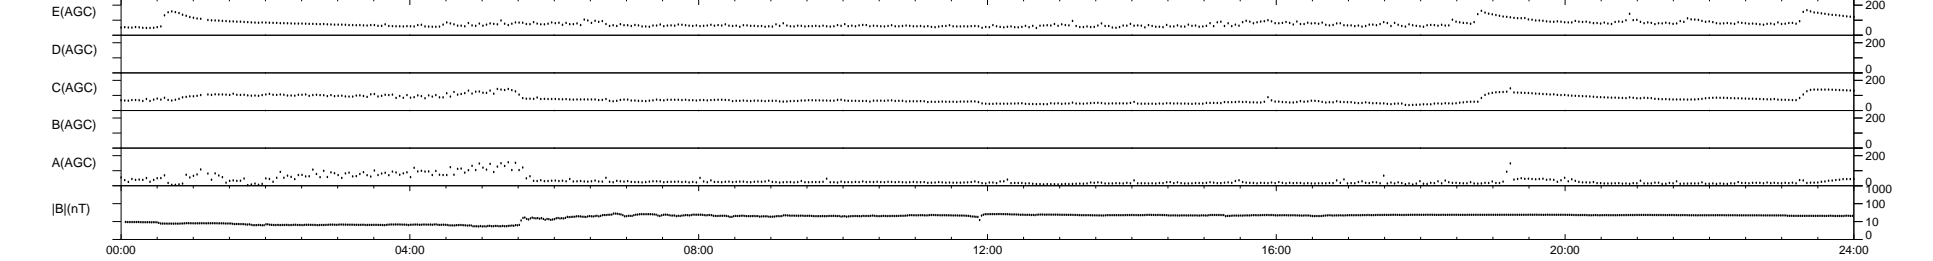

0 bad + 2 good MF/ZMF projected (100%) - 0 missing MFs  
 Avg interval = 180 secs  
 Re = - 261.55 (260.85, 3.92, 18.76 GSE)

1.7d VMS-SunOS LZ version = v01  
 DAILY Wed Sep 3, 2008  
 Re = 261.53 (260.86, 0.62, 18.61 GSE)

WIND/WAVES Summary Plot (Page 1) for 24-JUL-2004, DOY = 206

RAD2  
 Antenna Ey  
 Mode LIN(1)  
 SUM/SEP SUM  
 Toggle OFF

RAD1  
 Antenna Ex  
 Mode LIS(2,3)  
 SUM/SEP SUM  
 Toggle OFF

TNR  
 Antenna ExEy  
 Mode A-32  
 Sweep ACE