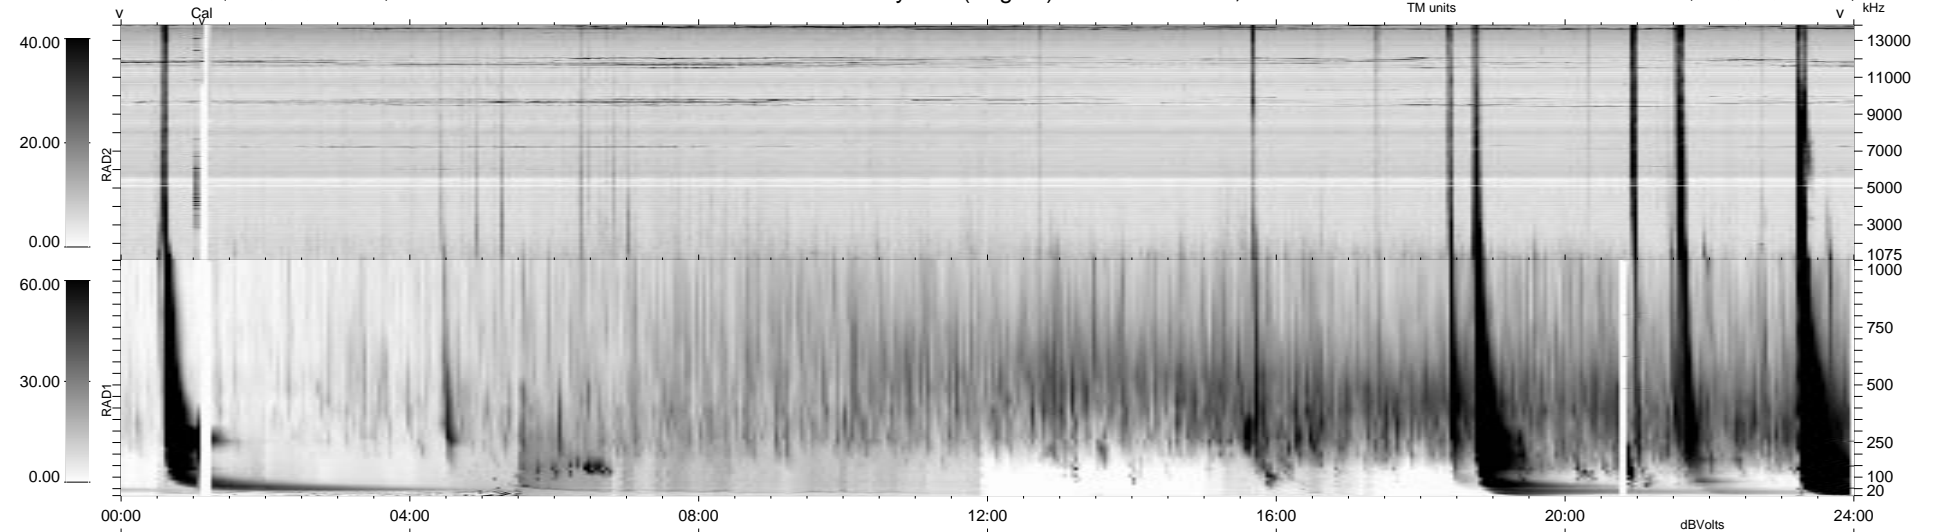

0 bad + 2 good MF/ZMF projected (100%) - 0 missing MFs  
 Avg interval = 180 secs  
 Re = - 261.55 (260.85, 3.92, 18.76 GSE)

1.7d VMS-SunOS LZ version = v01  
 DAILY Wed Sep 3, 2008  
 Re = 261.53 (260.86, 0.62, 18.61 GSE)

WIND/WAVES Summary Plot (Page 1) for 24-JUL-2004, DOY = 206

RAD2  
 Antenna Ey  
 Mode LIN(1)  
 SUM/SEP SUM  
 Toggle OFF

RAD1  
 Antenna Ex  
 Mode LIS(2,3)  
 SUM/SEP SUM  
 Toggle OFF

TNR  
 Antenna ExEy  
 Mode A-32  
 Sweep ACE