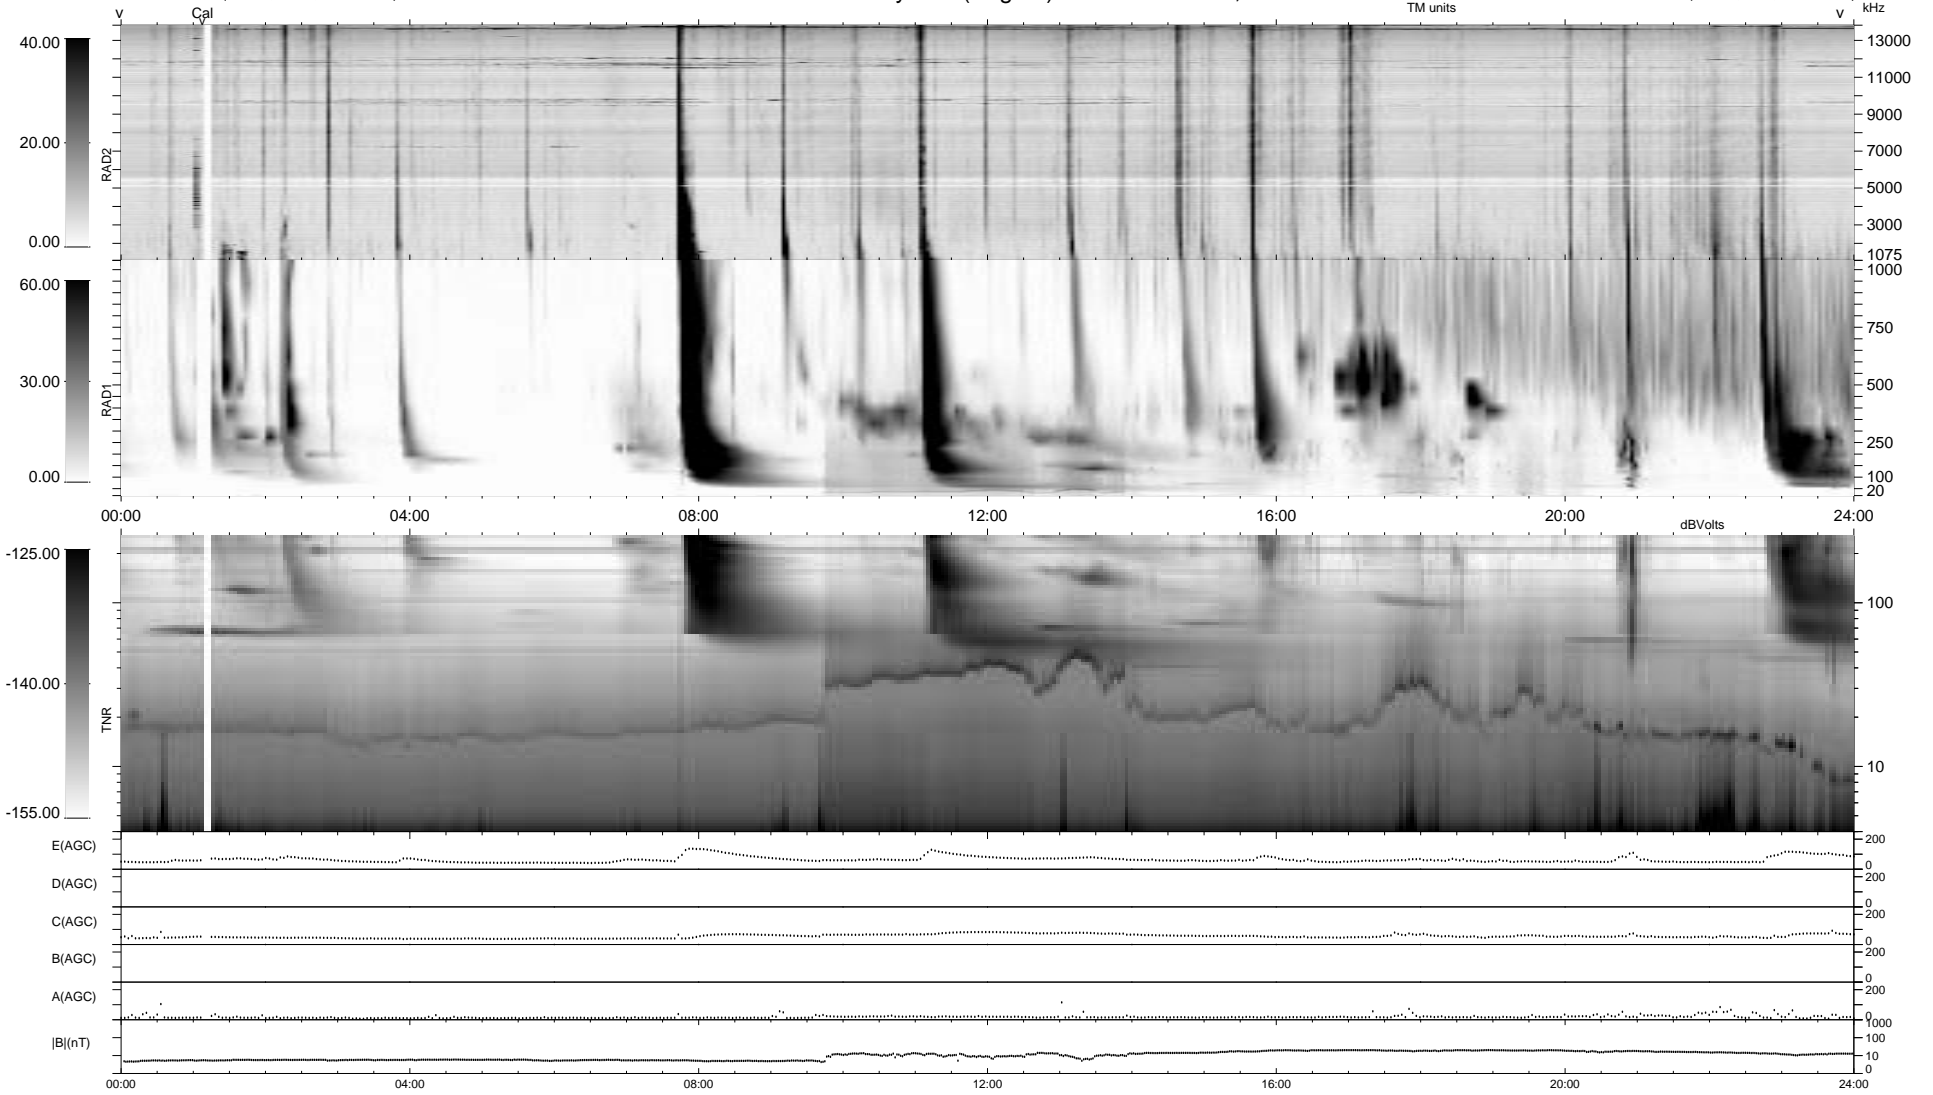

0 bad + 2 good MF/ZMF projected (100%) - 0 missing MFs
 Avg interval = 180 secs
 Re = -261.51 (260.61, 10.44, 19.00 GSE)

1.7d VMS-SunOS

LZ version = v01

WIND/WAVES Summary Plot (Page 1) for 22-JUL-2004, DOY = 204

DAILY Wed Sep 3, 2008
 Re = 261.55 (260.76, 7.23, 18.89 GSE)

RAD2
 Antenna Ey
 Mode LIN(1)
 SUM/SEP SUM
 Toggle OFF
 RAD1
 Antenna Ex
 Mode LIS(2,3)
 SUM/SEP SUM
 Toggle OFF
 TNR
 Antenna ExEy
 Mode A-32
 Sweep ACE