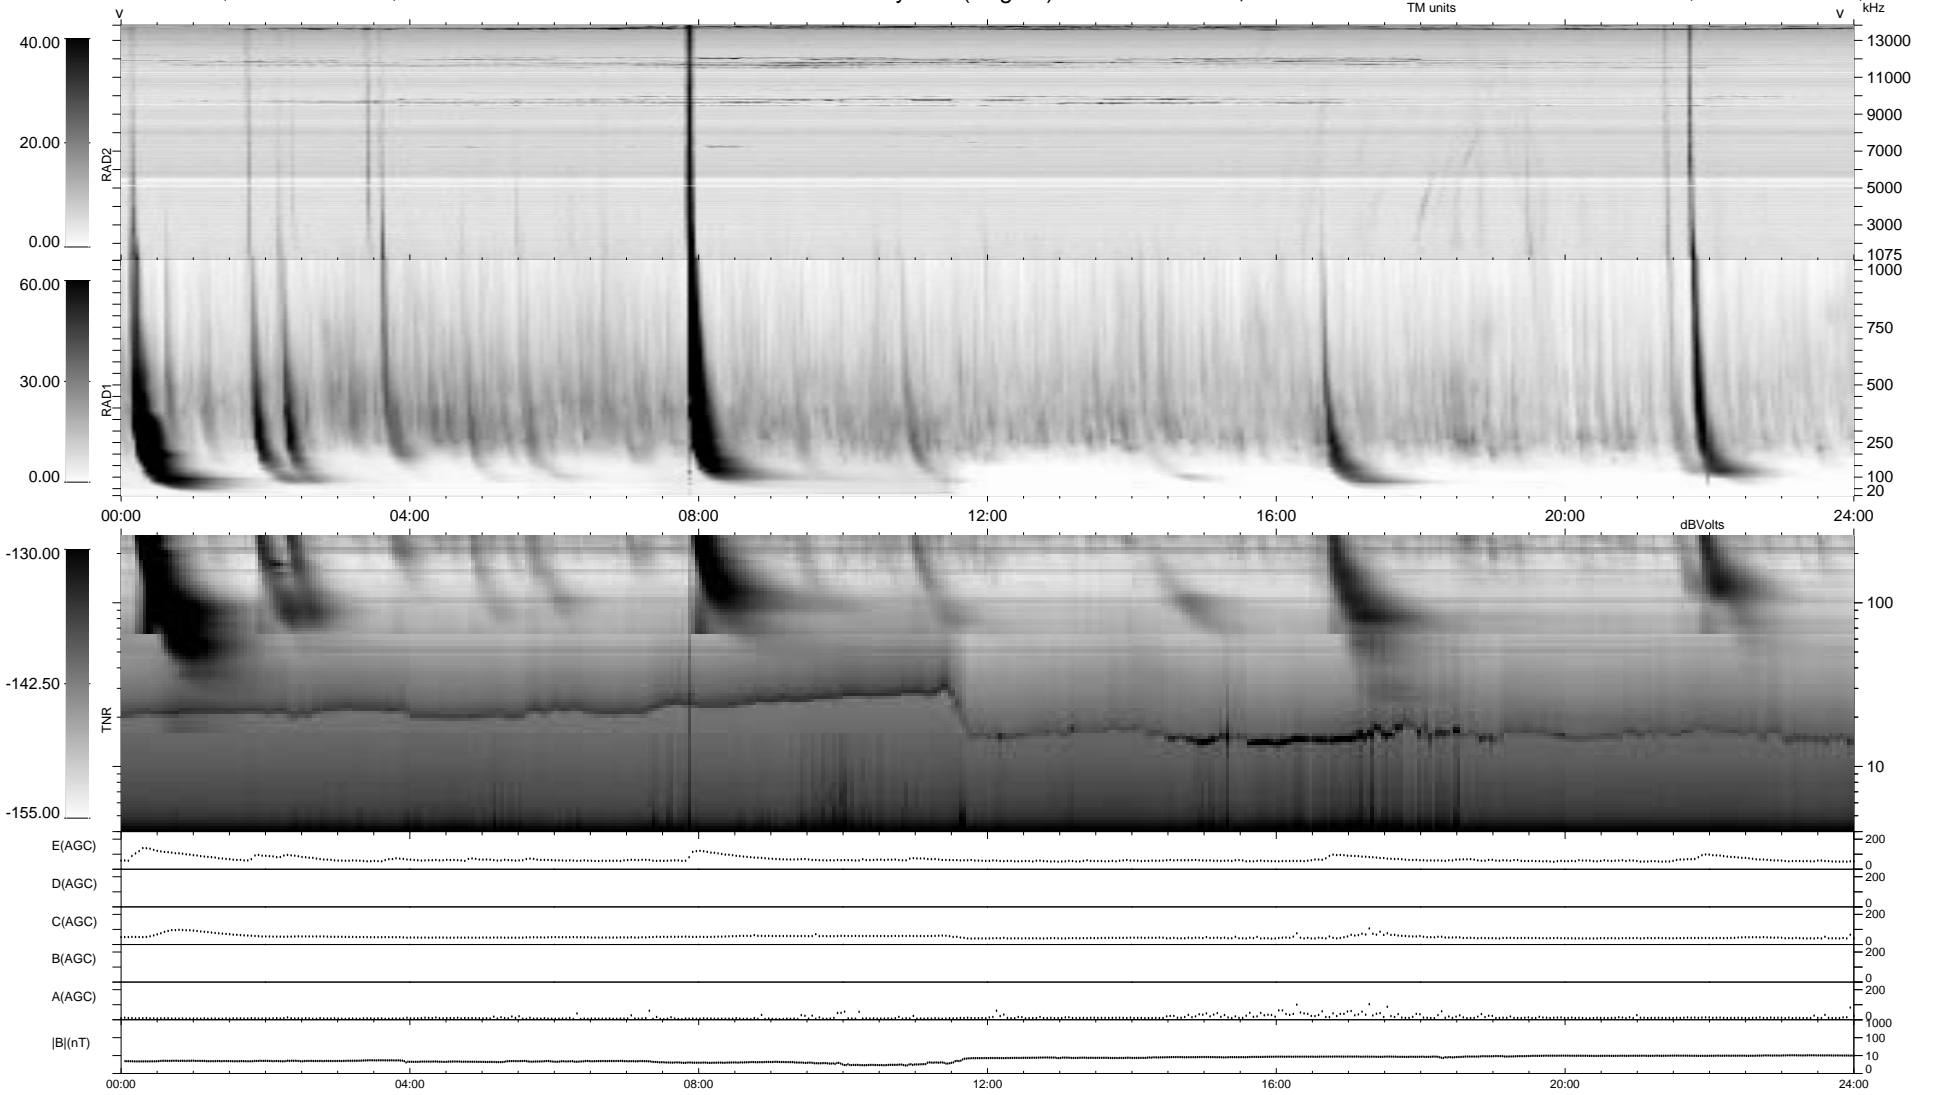

0 bad + 2 good MF/ZMF projected (100%) - 0 missing MFs
 Avg interval = 180 secs
 Re = 246.34 (232.40, 80.31, 14.85 GSE)

1.7d VMS-SunOS

LZ version = v01

WIND/WAVES Summary Plot (Page 1) for 25-JUN-2004, DOY = 177

DAILY Wed Sep 3, 2008
 Re = 247.24 (233.84, 78.85, 15.22 GSE)

```

RAD2
Antenna Ey .....
Mode LIN(1) .....
SUM/SEP SUM .....
Toggle OFF .....

RAD1
Antenna Ex .....
Mode LIS(2,3) .....
SUM/SEP SUM .....
Toggle OFF .....

TNR
Antenna ExEy .....
Mode A-32 .....
Sweep ACE .....
  
```