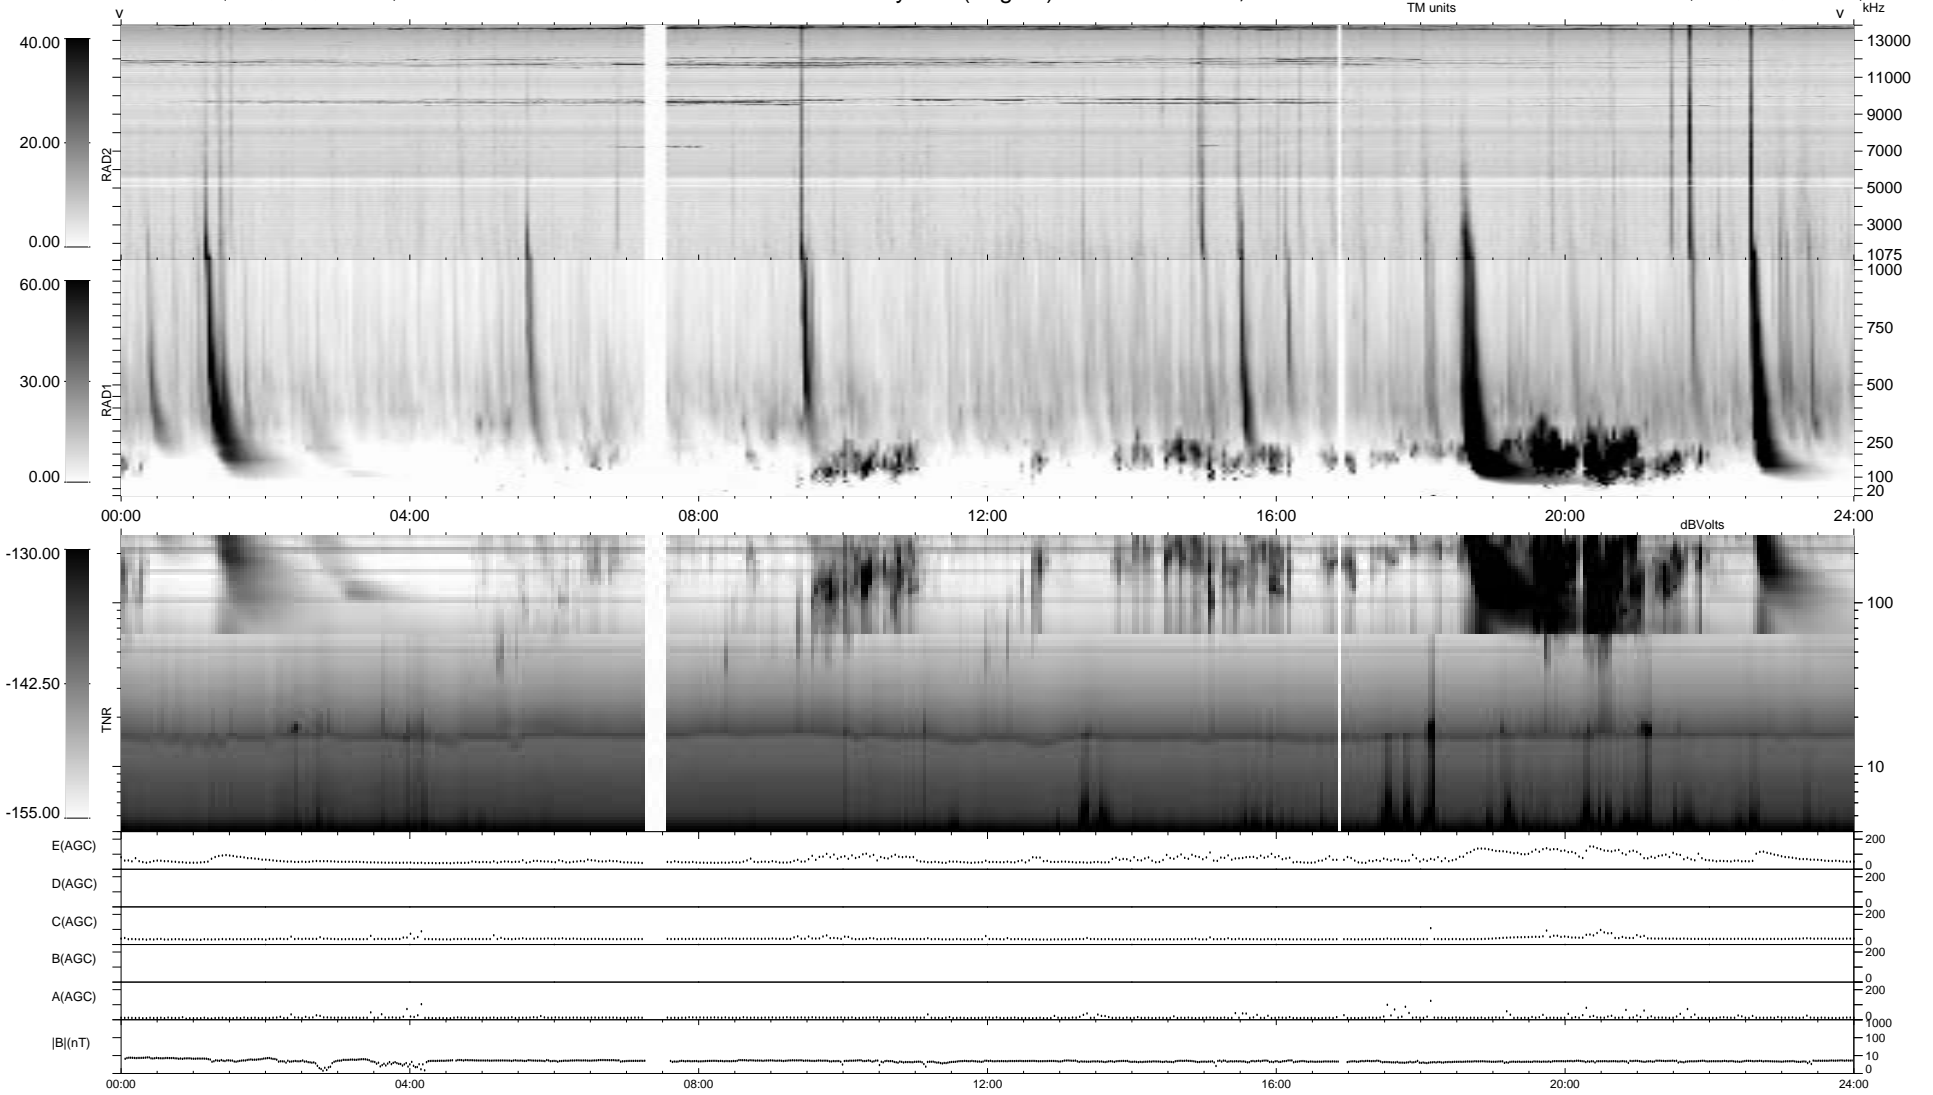

0 bad + 2 good MF/ZMF projected (100%) - 0 missing MFs
 Avg interval = 180 secs
 Re = -236.05 (219.22, 86.81, 11.26 GSE)

1.7d VMS-SunOS

LZ version = v01

WIND/WAVES Summary Plot (Page 1) for 17-JUN-2004, DOY = 169

DAILY Wed Sep 3, 2008
 Re = 237.65 (221.04, 86.50, 11.76 GSE)

RAD2
 Antenna Ey
 Mode LIN(1)
 SUM/SEP SUM
 Toggle OFF
 RAD1
 Antenna Ex
 Mode LIS(2,3)
 SUM/SEP SUM
 Toggle OFF
 TNR
 Antenna ExEy
 Mode A-32
 Sweep ACE