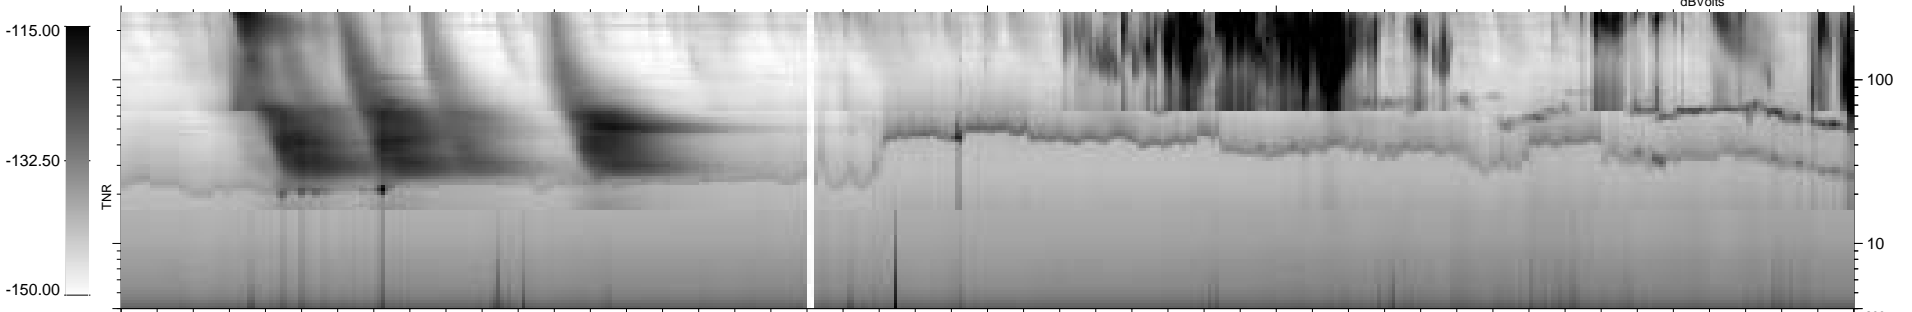

0 bad + 2 good MF/ZMF projected (100%) - 0 missing MFs  
 Avg interval = 180 secs  
 Re = 71.05 (41.50, 57.17, -7.58 GSE)

1.7d VMS-SunOS LZ version = v01

WIND/WAVES Summary Plot (Page 1) for 09-MAR-2004, DOY = 69

DAILY Wed Sep 3, 2008  
 Re = 79.16 (37.65, 69.21, -7.65 GSE)

RAD2  
 Antenna Ey  
 Mode LIN(1)  
 SUM/SEP SUM  
 Toggle OFF

RAD1  
 Antenna Ex  
 Mode LIS(2,3)  
 SUM/SEP SUM  
 Toggle OFF

TNR  
 Antenna ExEy  
 Mode A-32  
 Sweep ACE