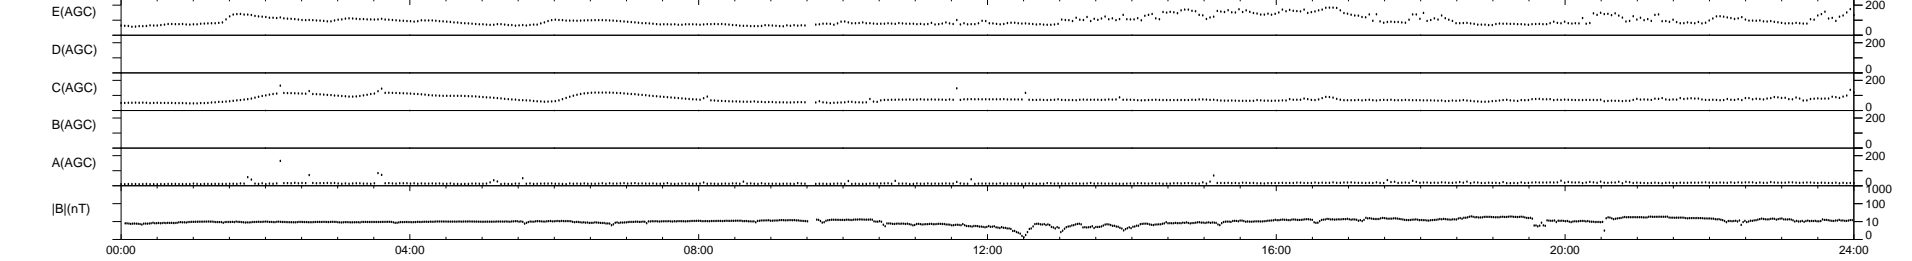

0 bad + 2 good MF/ZMF projected (100%) - 0 missing MFs  
 Avg interval = 180 secs  
 Re = 71.05 (41.50, 57.17, -7.58 GSE)

1.7d VMS-SunOS LZ version = v01

WIND/WAVES Summary Plot (Page 1) for 09-MAR-2004, DOY = 69

DAILY Wed Sep 3, 2008  
 Re = 79.16 (37.65, 69.21, -7.65 GSE)

RAD2  
 Antenna Ey  
 Mode LIN(1)  
 SUM/SEP SUM  
 Toggle OFF

RAD1  
 Antenna Ex  
 Mode LIS(2,3)  
 SUM/SEP SUM  
 Toggle OFF

TNR  
 Antenna ExEy  
 Mode A-32  
 Sweep ACE