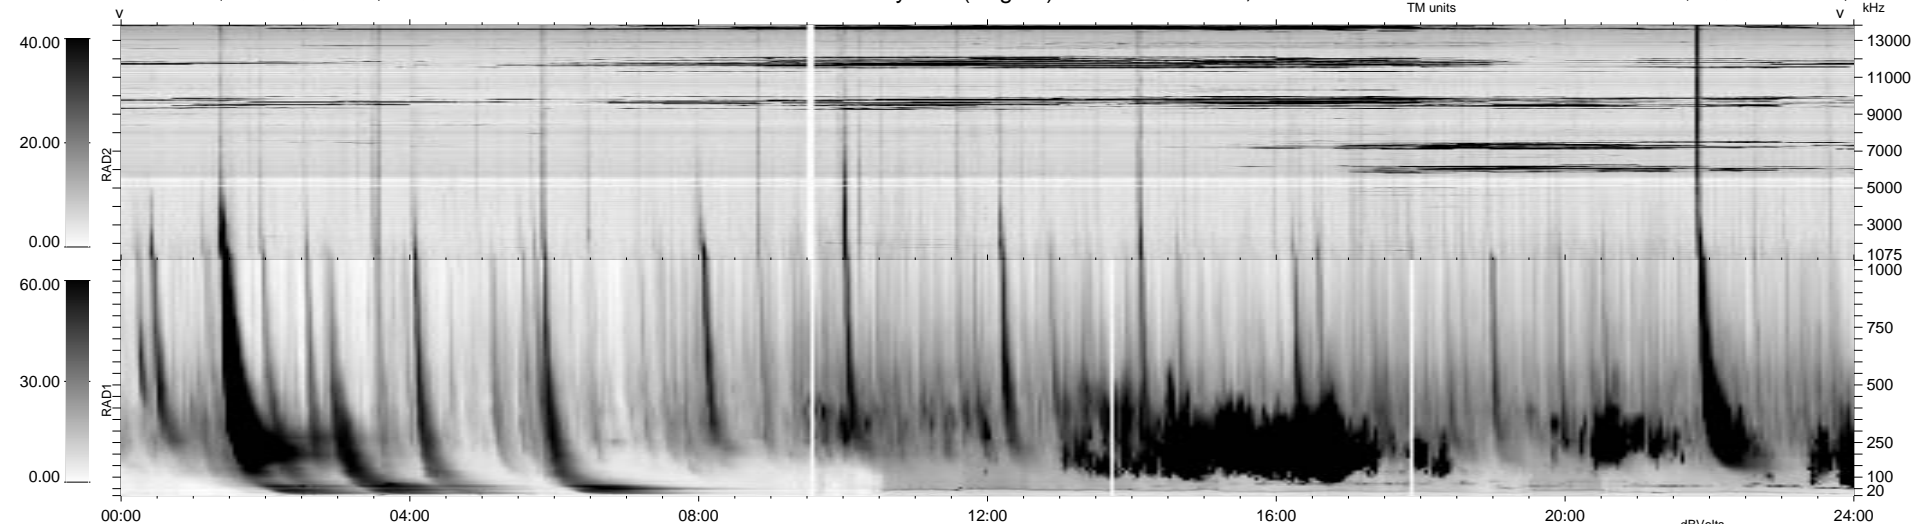

0 bad + 2 good MF/ZMF projected (100%) - 0 missing MFs  
 Avg interval = 180 secs  
 Re = 71.05 (41.50, 57.17, -7.58 GSE)

1.7d VMS-SunOS LZ version = v01

WIND/WAVES Summary Plot (Page 1) for 09-MAR-2004, DOY = 69

DAILY Wed Sep 3, 2008  
 Re = 79.16 (37.65, 69.21, -7.65 GSE)

RAD2  
 Antenna Ey  
 Mode LIN(1)  
 SUM/SEP SUM  
 Toggle OFF

RAD1  
 Antenna Ex  
 Mode LIS(2,3)  
 SUM/SEP SUM  
 Toggle OFF

TNR  
 Antenna ExEy  
 Mode A-32  
 Sweep ACE