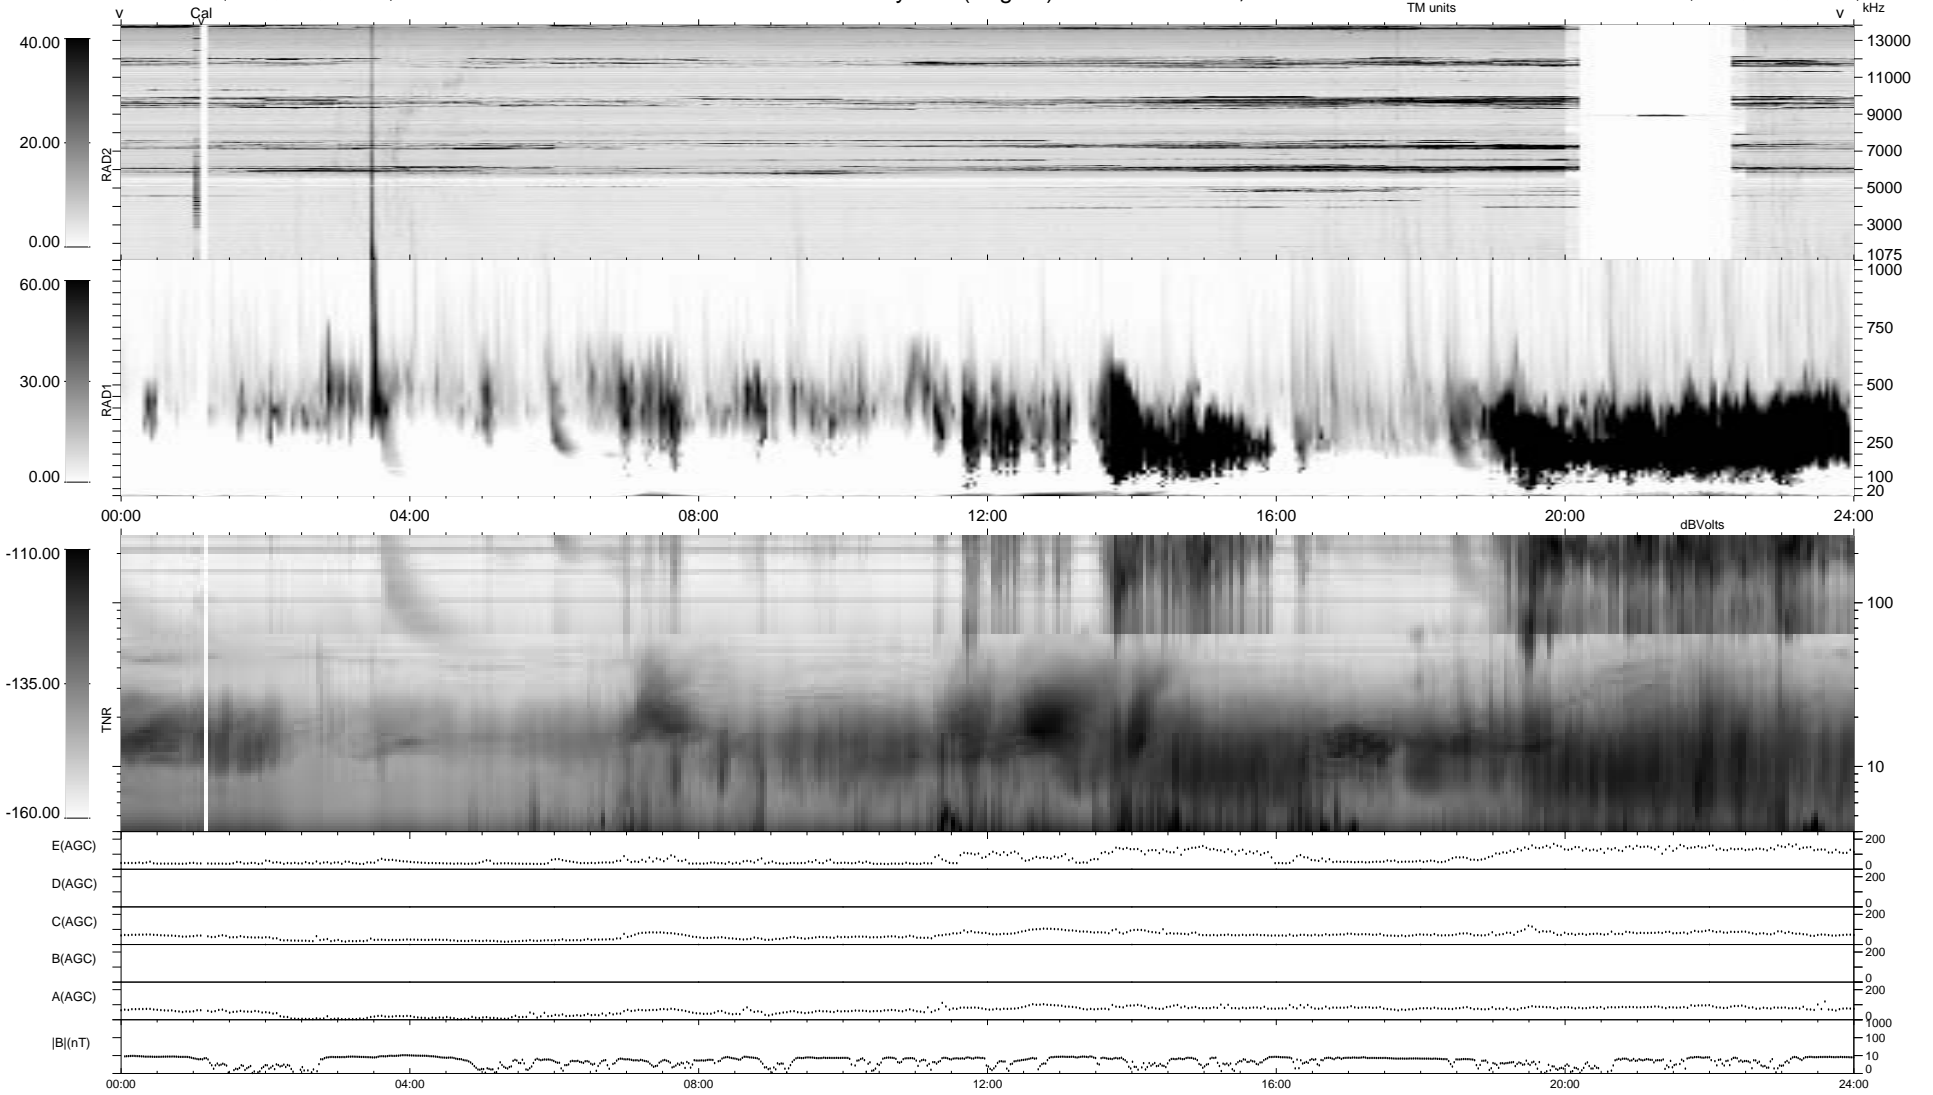

0 bad + 2 good MF/ZMF projected (100%) - 0 missing MFs  
 Avg interval = 180 secs  
 Re = -173.77 (-172.07, 22.78, 8.37 GSE)

1.7d VMS-SunOS

LZ version = v01

WIND/WAVES Summary Plot (Page 1) for 09-FEB-2004, DOY = 40

DAILY Wed Sep 3, 2008  
 Re = 170.29 (-168.84, 20.28, 8.84 GSE)

RAD2  
 Antenna Ey  
 Mode LIN(1)  
 SUM/SEP SUM  
 Toggle OFF  
 RAD1  
 Antenna Ex  
 Mode LIS(2,3)  
 SUM/SEP SUM  
 Toggle OFF  
 TNR  
 Antenna ExEy  
 Mode A-32  
 Sweep ACE

FIX(567), SEP, SUM  
 FIX(567), SUM