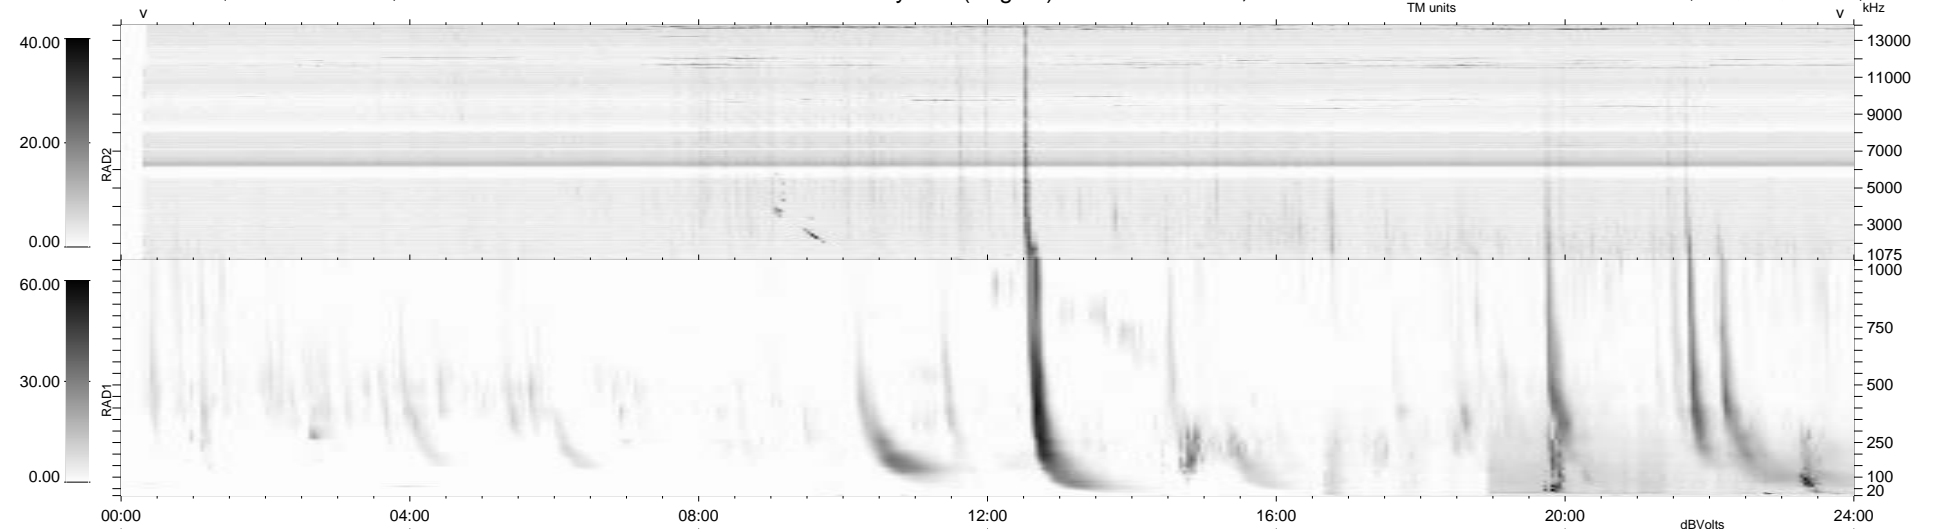

0 bad + 2 good MF/ZMF projected (100%) - 0 missing MFs
Avg interval = 180 secs
Re = -257.08 (253.51, 38.40, 18.60 GSE)

1.7d VMS-SunOS

LZ version = v01

WIND/WAVES Summary Plot (Page 1) for 29-APR-2003, DOY = 119

DAILY Fri Sep 5, 2008

Re = 257.31 (254.10, 36.02, 18.64 GSE)

RAD2 Antenna Mode SUM/SEP Toggle
RAD1 Antenna Mode SUM/SEP Toggle
TNR Antenna Mode Sweep