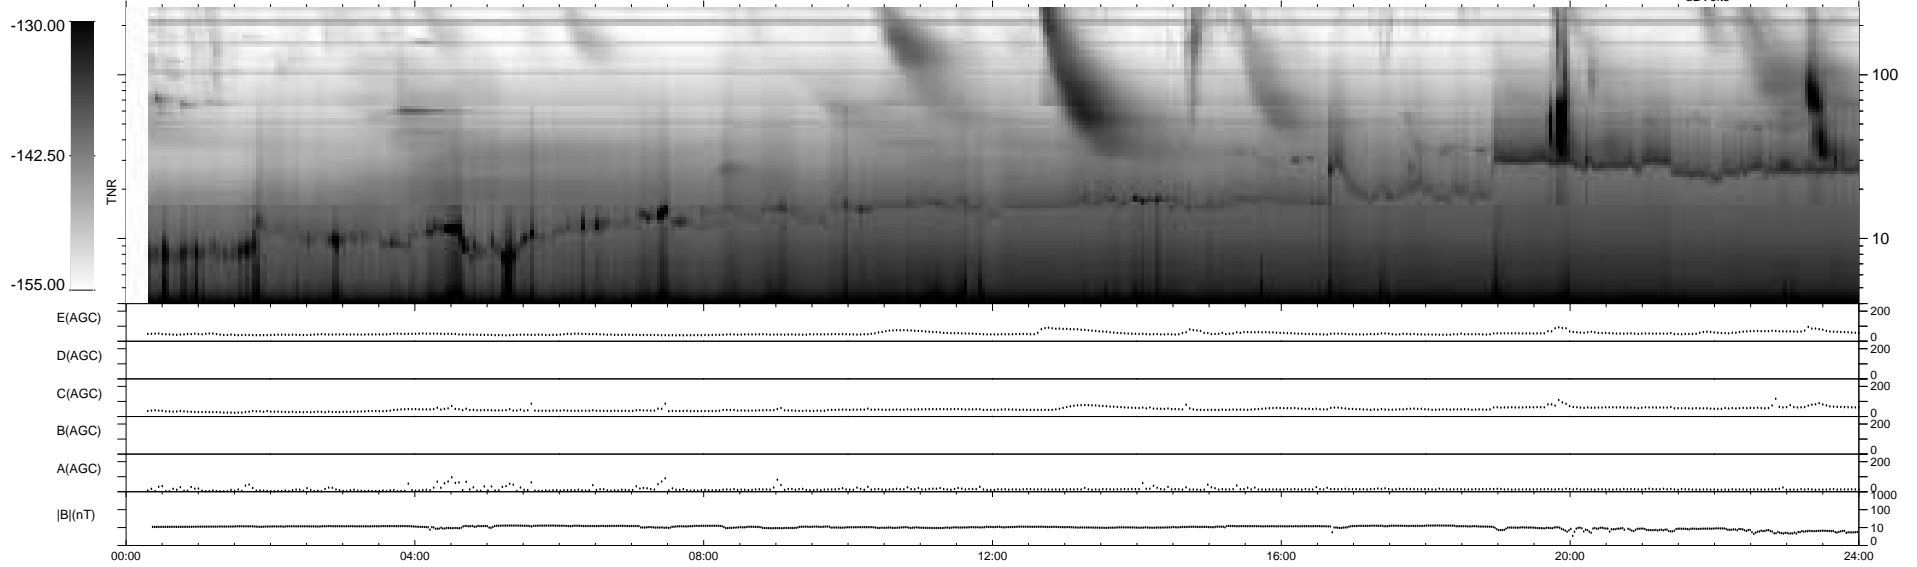

0 bad + 2 good MF/ZMF projected (100%) - 0 missing MFs
Avg interval = 180 secs
Re = -257.08 (253.51, 38.40, 18.60 GSE)

1.7d VMS-SunOS

LZ version = v01

WIND/WAVES Summary Plot (Page 1) for 29-APR-2003, DOY = 119

DAILY Fri Sep 5, 2008

Re = 257.31 (254.10, 36.02, 18.64 GSE)

RAD2 Antenna Mode SUM/SEP Toggle
RAD1 Antenna Mode SUM/SEP Toggle
TNR Antenna Mode Sweep