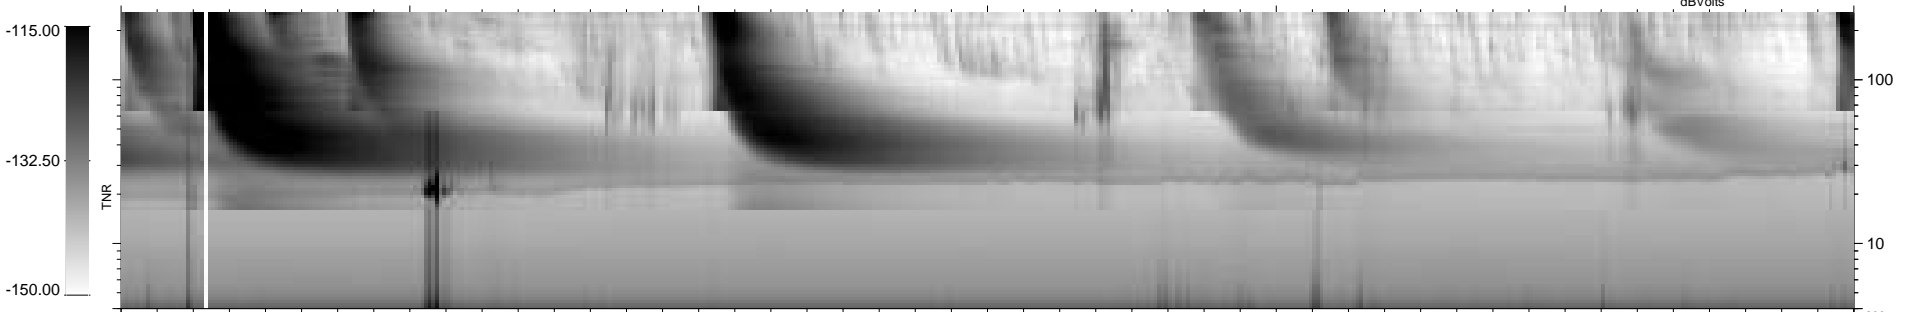

0 bad + 2 good MF/ZMF projected (100%) - 0 missing MFs
 Avg interval = 180 secs
 Re = 256.10 (251.34, 45.57, 18.36 GSE)

1.7d VMS-SunOS LZ version = v01
 DAILY Fri Sep 5, 2008
 Re = 256.46 (252.12, 43.23, 18.45 GSE)

WIND/WAVES Summary Plot (Page 1) for 26-APR-2003, DOY = 116

RAD2
 Antenna Ey
 Mode LIN(1)
 SUM/SEP SEP
 Toggle OFF
 RAD1
 Antenna Ex
 Mode LIS(2,3)
 SUM/SEP SUM
 Toggle OFF
 TNR
 Antenna ExEy
 Mode A-32
 Sweep ACE