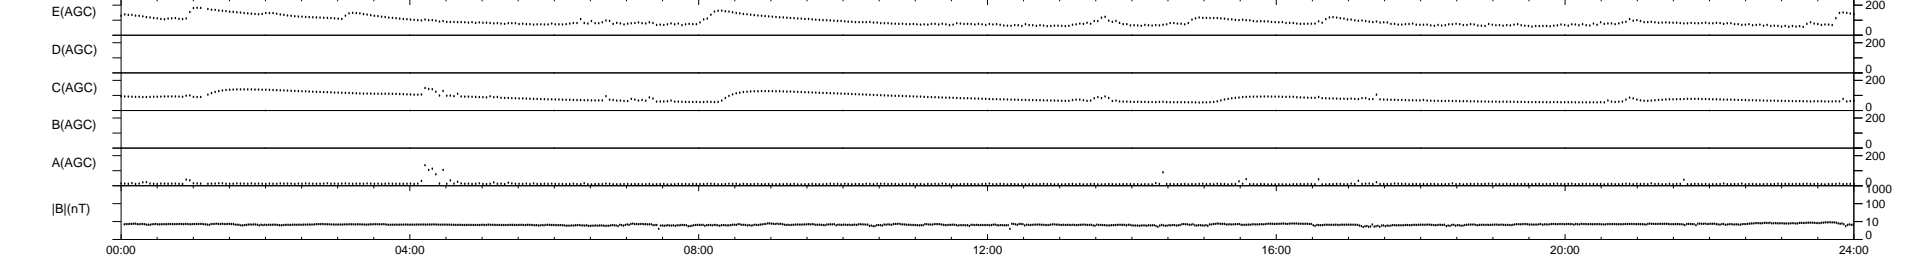

0 bad + 2 good MF/ZMF projected (100%) - 0 missing MFs
 Avg interval = 180 secs
 Re = 256.10 (251.34, 45.57, 18.36 GSE)

1.7d VMS-SunOS LZ version = v01
 DAILY Fri Sep 5, 2008
 Re = 256.46 (252.12, 43.23, 18.45 GSE)

WIND/WAVES Summary Plot (Page 1) for 26-APR-2003, DOY = 116

RAD2
 Antenna Ey
 Mode LIN(1)
 SUM/SEP SEP
 Toggle OFF
 RAD1
 Antenna Ex
 Mode LIS(2,3)
 SUM/SEP SUM
 Toggle OFF
 TNR
 Antenna ExEy
 Mode A-32
 Sweep ACE