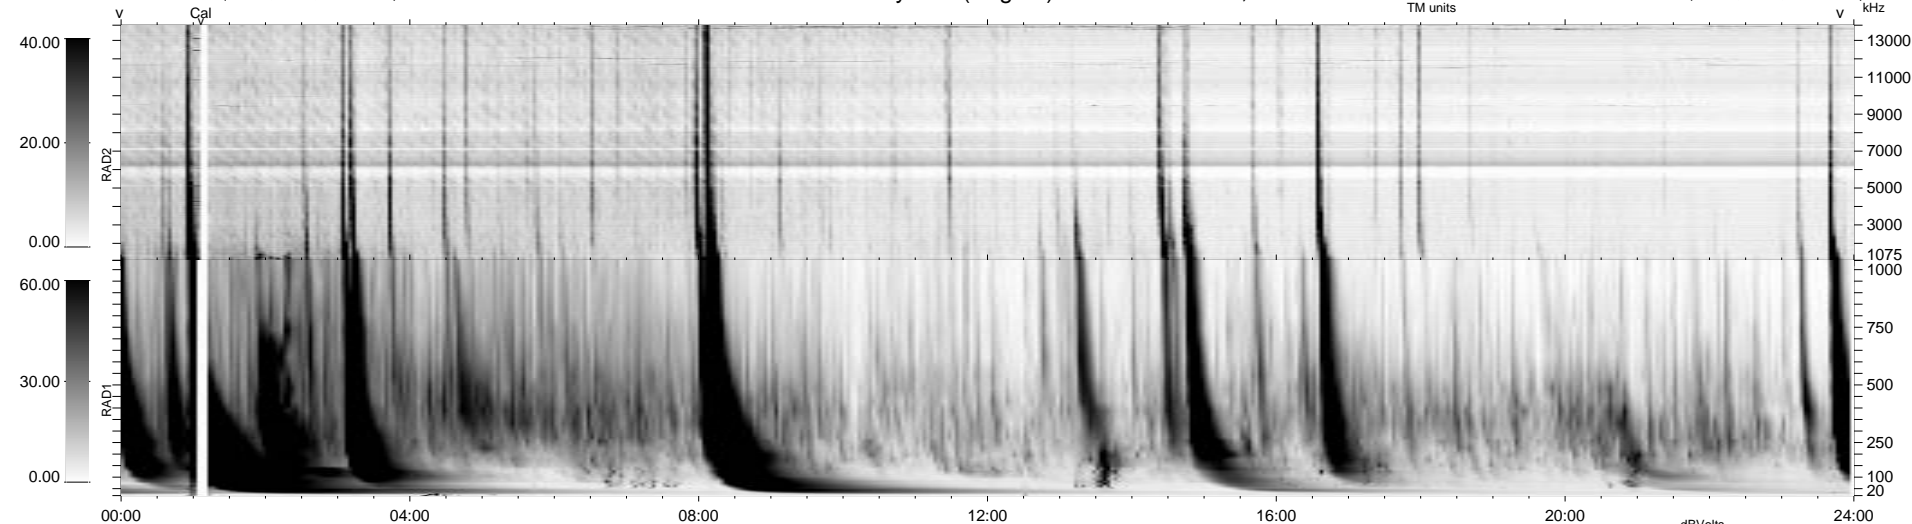

0 bad + 2 good MF/ZMF projected (100%) - 0 missing MFs
 Avg interval = 180 secs
 Re = 256.10 (251.34, 45.57, 18.36 GSE)

1.7d VMS-SunOS LZ version = v01
 DAILY Fri Sep 5, 2008
 Re = 256.46 (252.12, 43.23, 18.45 GSE)

WIND/WAVES Summary Plot (Page 1) for 26-APR-2003, DOY = 116

RAD2
 Antenna Ey
 Mode LIN(1)
 SUM/SEP SEP
 Toggle OFF
 RAD1
 Antenna Ex
 Mode LIS(2,3)
 SUM/SEP SUM
 Toggle OFF
 TNR
 Antenna ExEy
 Mode A-32
 Sweep ACE