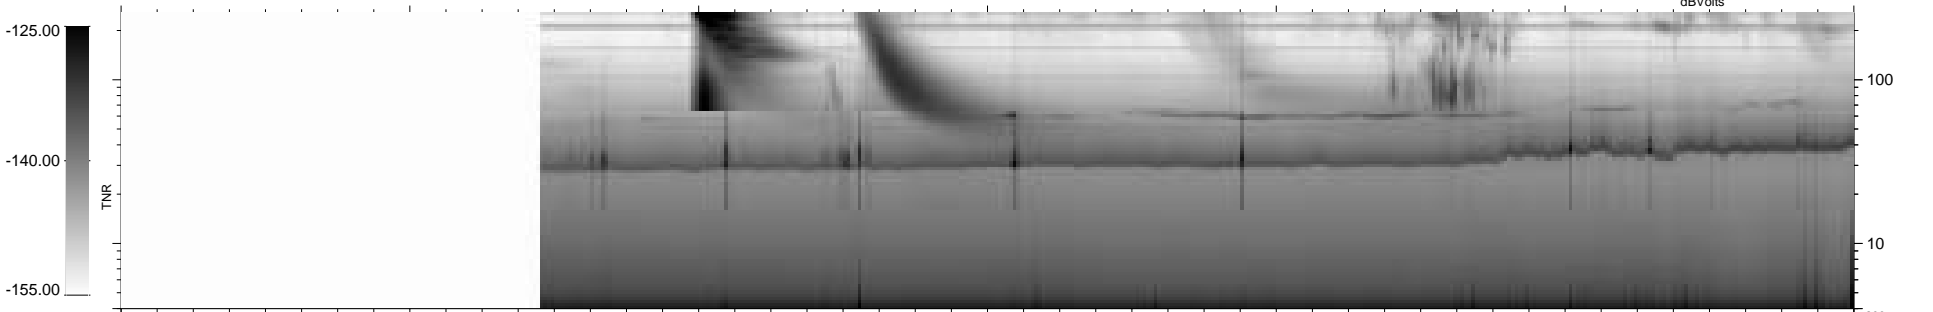

0 bad + 2 good MF/ZMF projected (100%) - 0 missing MFs
Avg interval = 180 secs
Re = 204.58 (181.67, -93.91, -5.63 GSE)

1.7d VMS-SunOS

LZ version = v01

WIND/WAVES Summary Plot (Page 1) for 07-JAN-2003, DOY = 7

DAILY Thu Sep 4, 2008
Re = 204.65 (182.10, -93.20, -6.06 GSE)

RAD2 Antenna Mode SUM/SEP Toggle
RAD1 Antenna Mode SUM/SEP Toggle
TNR Antenna Mode Sweep