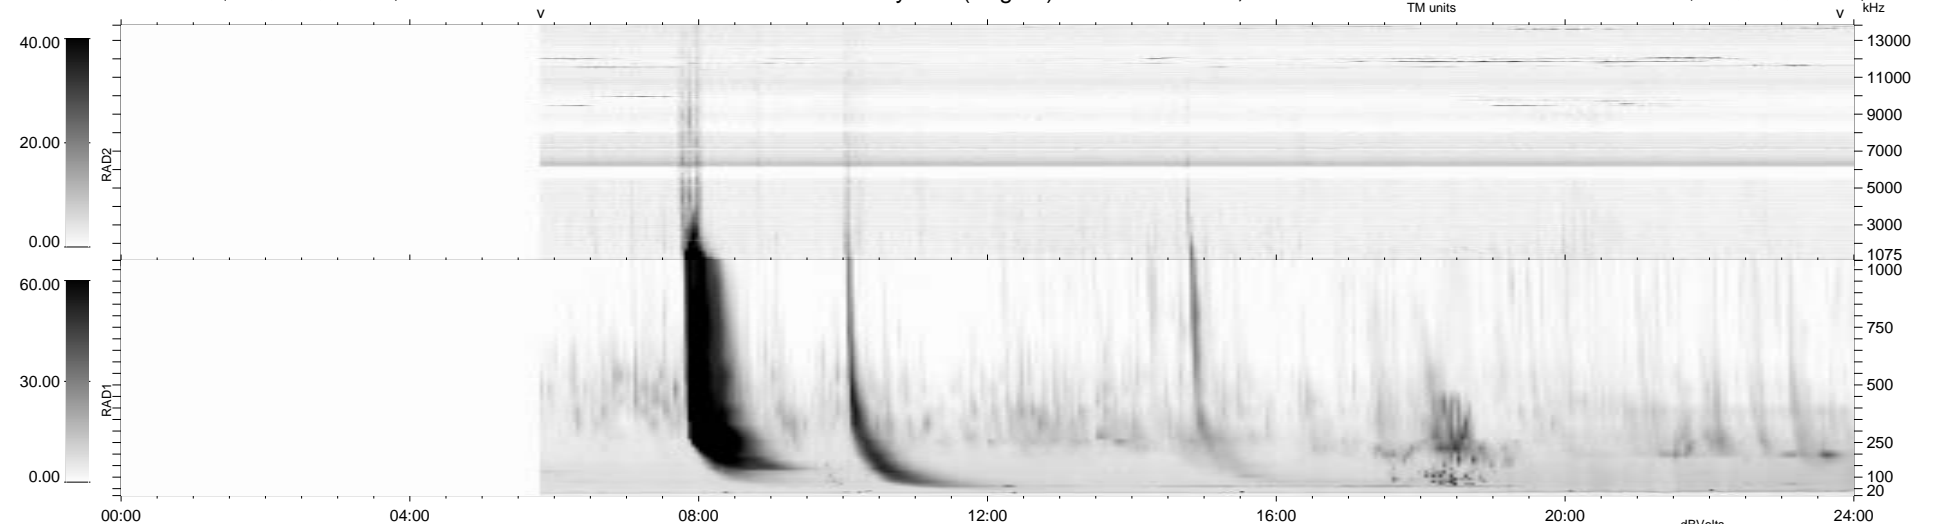

0 bad + 2 good MF/ZMF projected (100%) - 0 missing MFs
Avg interval = 180 secs
Re = 204.58 (181.67, -93.91, -5.63 GSE)

1.7d VMS-SunOS

LZ version = v01

WIND/WAVES Summary Plot (Page 1) for 07-JAN-2003, DOY = 7

DAILY Thu Sep 4, 2008
Re = 204.65 (182.10, -93.20, -6.06 GSE)

RAD2 Antenna Mode SUM/SEP Toggle
RAD1 Antenna Mode SUM/SEP Toggle
TNR Antenna Mode Sweep