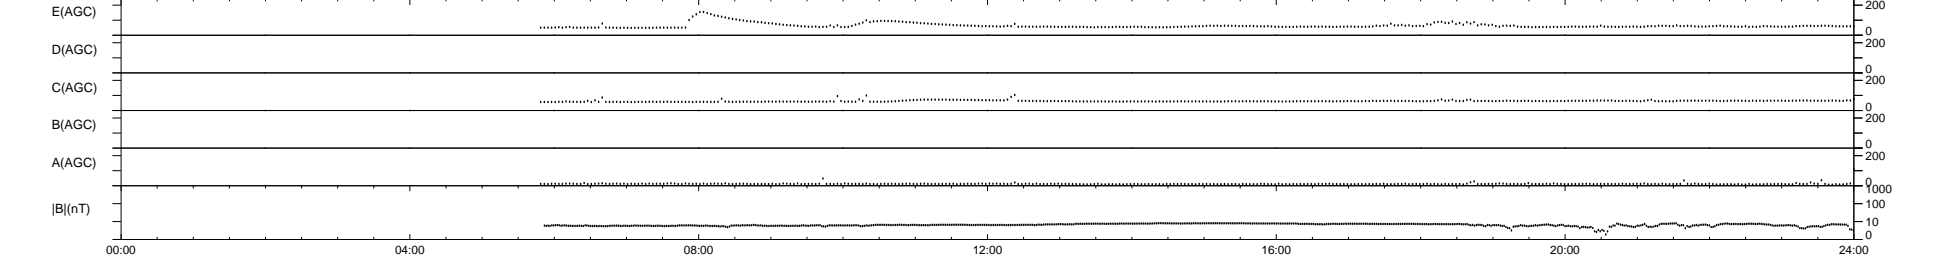

0 bad + 2 good MF/ZMF projected (100%) - 0 missing MFs
Avg interval = 180 secs
Re = 204.58 (181.67, -93.91, -5.63 GSE)

1.7d VMS-SunOS

LZ version = v01

WIND/WAVES Summary Plot (Page 1) for 07-JAN-2003, DOY = 7

DAILY Thu Sep 4, 2008
Re = 204.65 (182.10, -93.20, -6.06 GSE)

RAD2 Antenna Mode SUM/SEP Toggle
RAD1 Antenna Mode SUM/SEP Toggle
TNR Antenna Mode Sweep