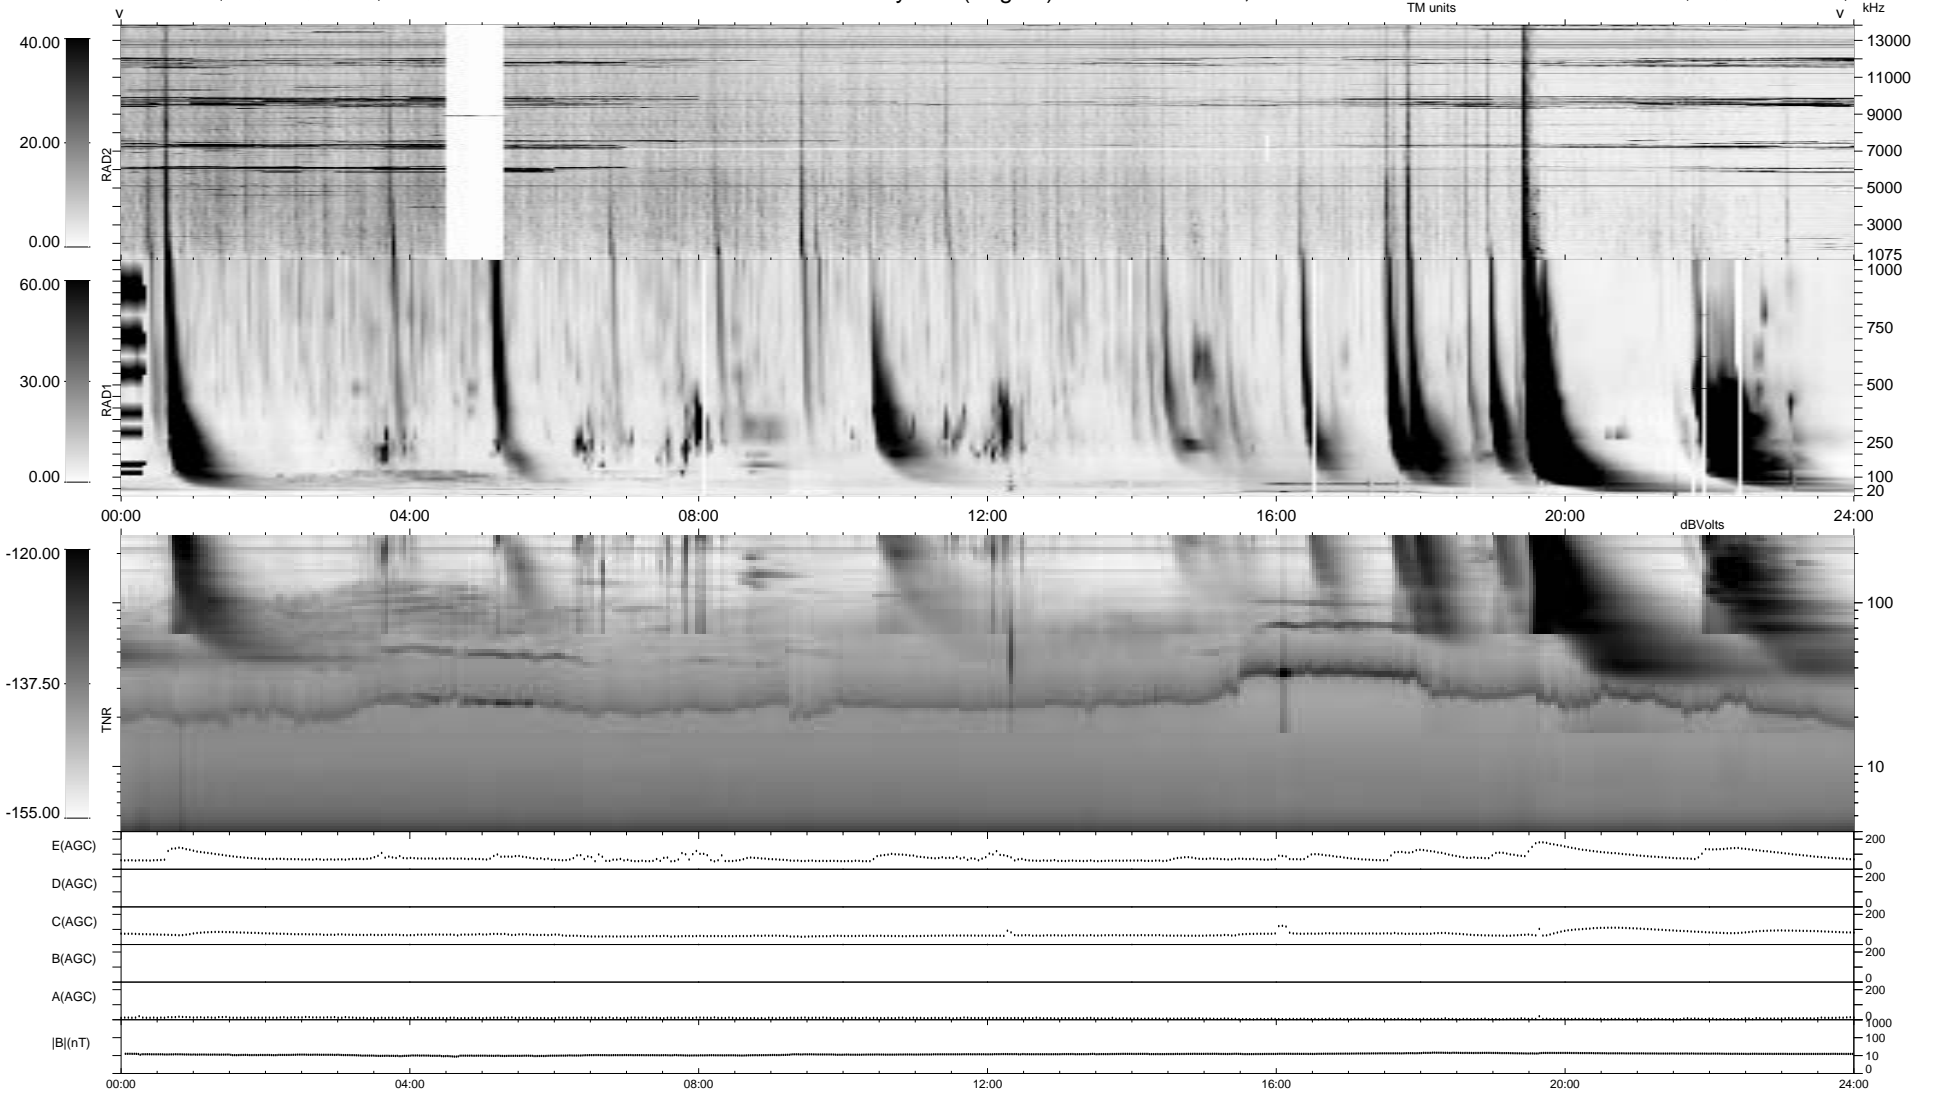

0 bad + 2 good MF/ZMF projected (100%) - 0 missing MFs
 Avg interval = 180 secs
 Re = 89.29 (27.66, -84.60, 7.17 GSE)

1.7d VMS-SunOS

LZ version = v01

WIND/WAVES Summary Plot (Page 1) for 01-NOV-2001, DOY = 305

DAILY Wed Sep 10, 2008
 Re = 91.54 (31.76, -85.53, 7.51 GSE)

RAD2
 Antenna Ey
 Mode LIN(1) FIX(157) LIN(1)
 SUM/SEP SEP
 Toggle OFF
 RAD1
 Antenna Ex LIS(2,B)
 Mode LIS(2,4)
 SUM/SEP SUM
 Toggle OFF
 TNR
 Antenna ExEy
 Mode A-32
 Sweep ACE